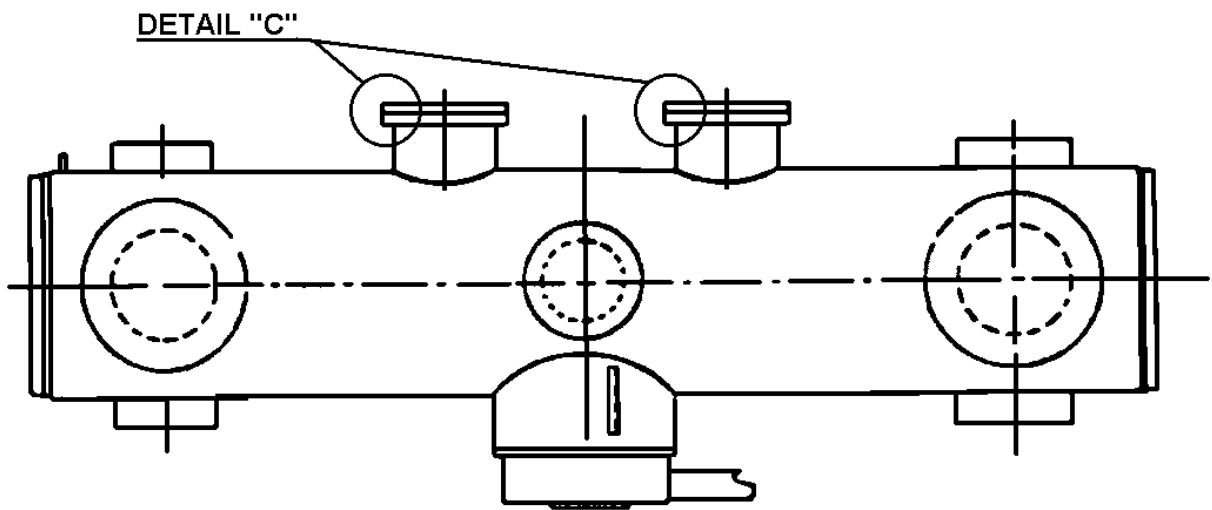

DESICCANT KIT (1 POLE), 63-5014-05

ITEM	QTY	HVB PART NUMBER	DESCRIPTION
A	2	01-0021-00	O-RING INSPECTION PORT
B	2	01-0022-00	O-RING INSPECTION PORT
C	4	05-0091-00	DESICCANT (2.5LB BAGS)

362 kV