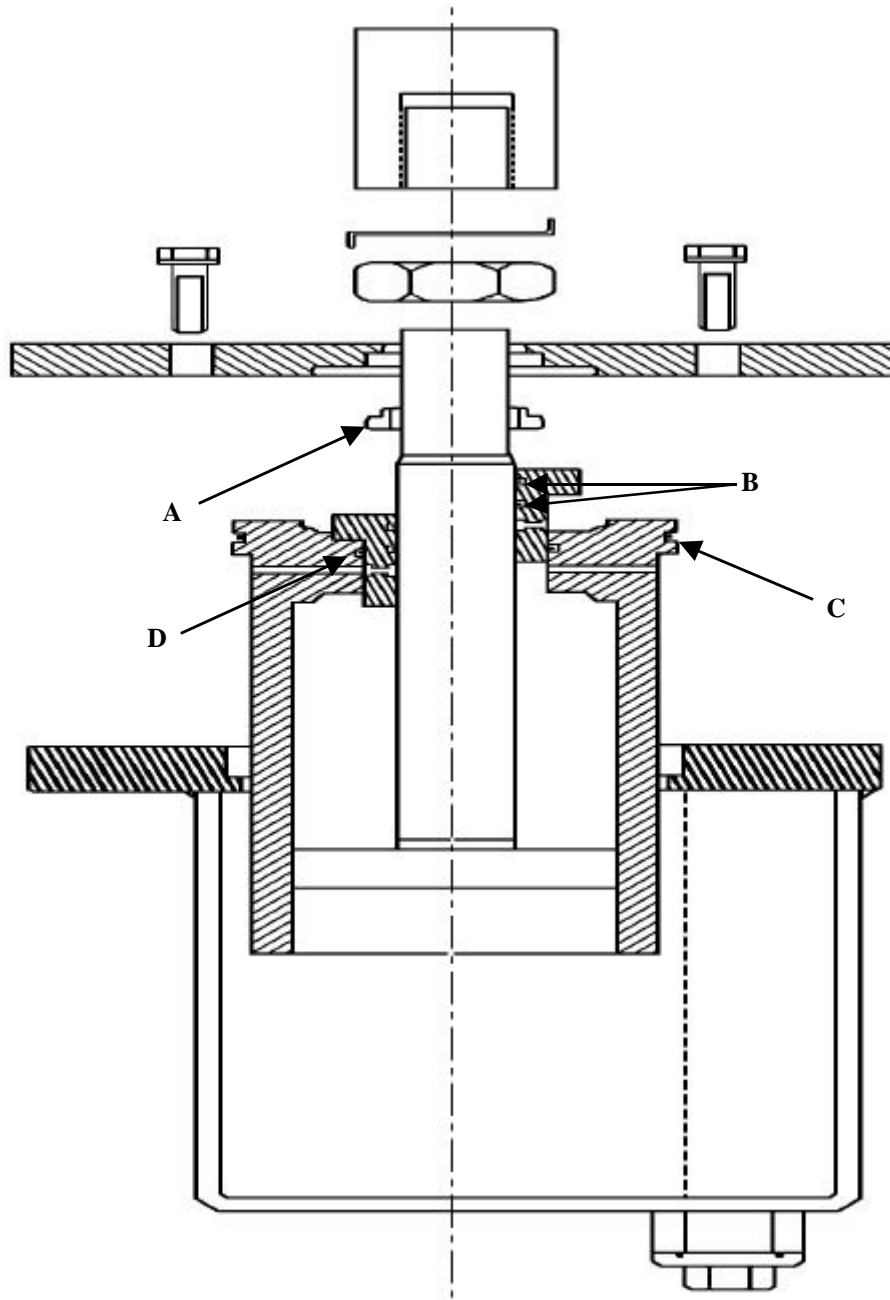

Dashpot Gasket Kit

362 kV

DASPOT GASKET KIT, 63-5002-00

ITEM	QTY	HVB PART NUMBER	DESCRIPTION
A	1	23-4005-00	DUST SEAL
B	2	01-0052-00	O-RING
C	1	01-0027-00	O-RING
D	1	01-0088-00	O-RING