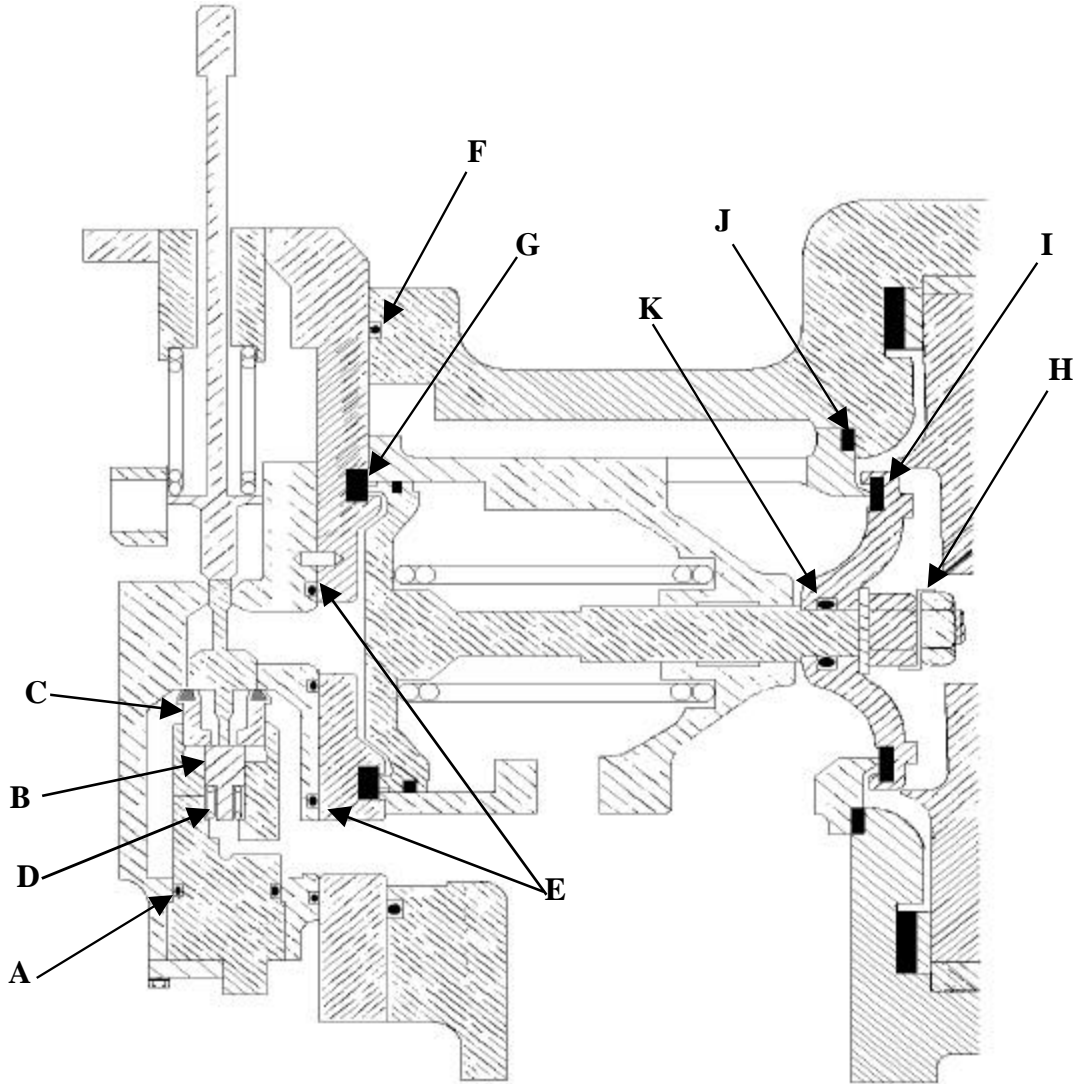

362 KV

Rotating Seal Kit

362 kV

ROTATING SEAL KIT (1 POLE), 63-5016-02

ITEM	QTY	HVB PART NUMBER	DESCRIPTION
A	2	01-0029-00	O-RING
B	2	01-0082-00	O-RING
C	1	01-0033-00	O-RING
D	1	01-0032-00	O-RING

Pilot/Charging Valve Kit

PILOT VALVE KIT (1POLE), 63-5003-00 (A-D)
CHARGING VALVE KIT (1POLE), 63-5001-01 (E-K)
PILOT/CHARGING VALVE KIT (1 POLE), 63-5009-00 (A-K)

ITEM	QTY	HVB PART NUMBER.	DESCRIPTION
A	1	01-0038-00	O-RING
B	1	25-4004-00	NYLON VALVE
C	1	25-4003-00	PILOT PISTON
D	1	25-5003-00	SPRING
E	2	01-0037-00	O-RING
F	1	01-0036-00	O-RING
G	1	01-1048-00	GASKET
H	1	21-5000-00	LOCKING PLATE
I	1	01-1049-00	GASKET
J	1	01-1050-00	GASKET
K	1	01-0045-00	O-RING