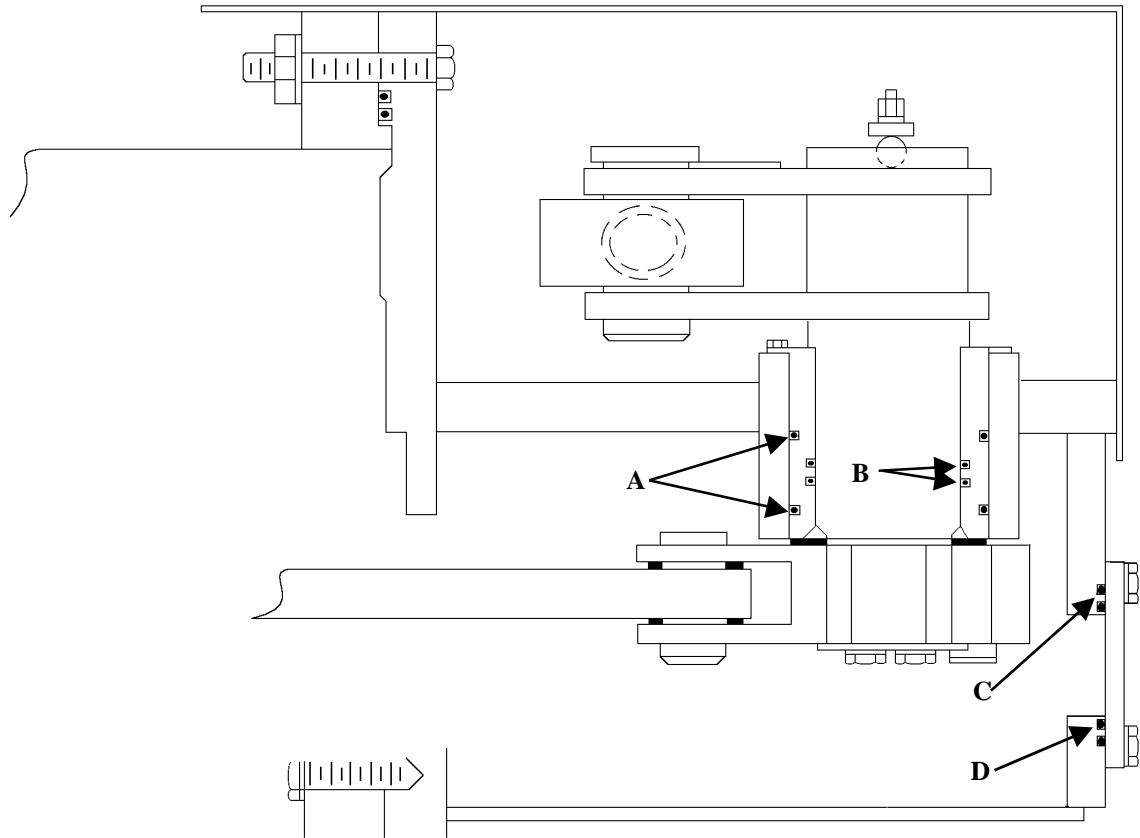

Rotating Seal Kit

362 kV

ROTATING SEAL KIT (1 POLE), 63-5016-02

ITEM	QTY	HVB PART NUMBER	DESCRIPTION
A	2	01-0029-00	O-RING
B	2	01-0082-00	O-RING
C	1	01-0033-00	O-RING
D	1	01-0032-00	O-RING