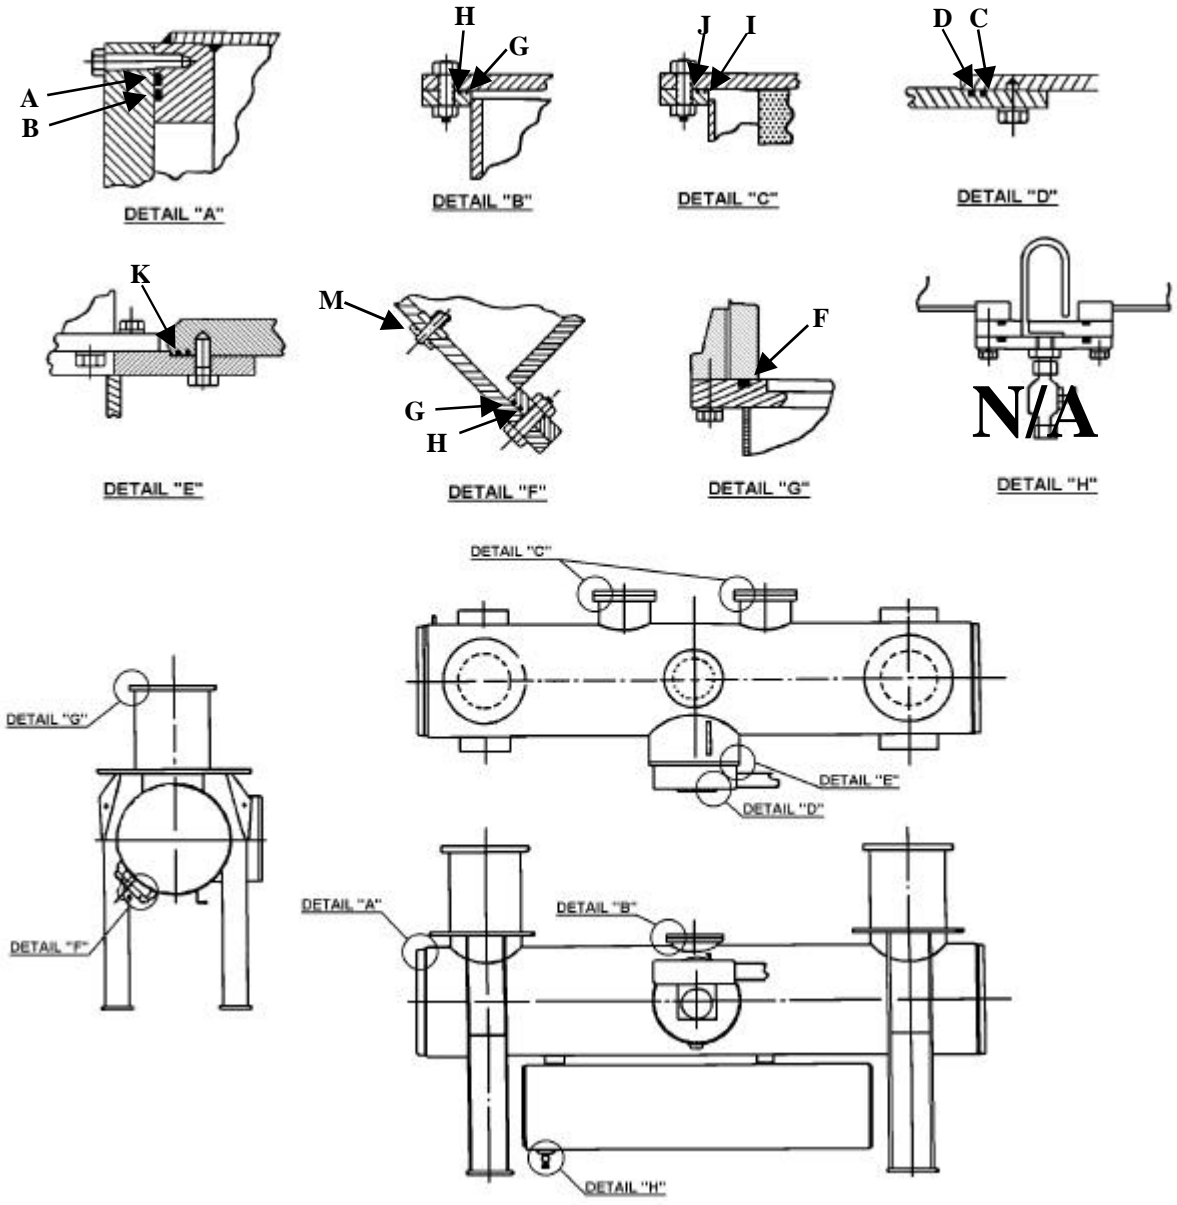

Gas Tank Gasket Kit

362 kV