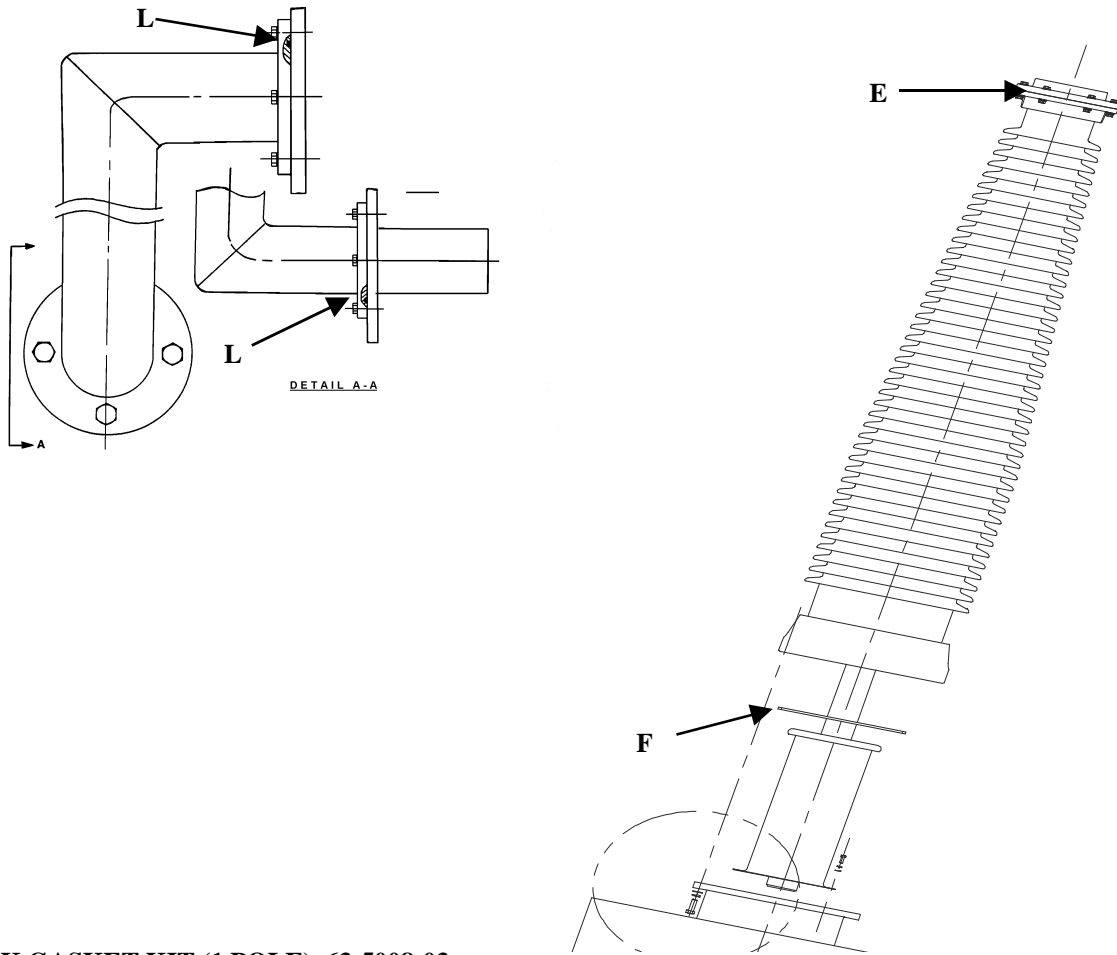

TANK GASKET KIT (1 POLE), 63-5008-03

ITEM	QTY	HVB PART NUMBER	DESCRIPTION
A	2	01-0075-00	O-RING-ENDCOVER (A)
B	2	01-0076-00	O-RING-ENDCOVER (A)
C	1	01-0033-00	O-RING-CRANKCASE HANDHOLE
D	1	01-0032-00	O-RING-CRANKCASE HANDHOLE
E	2	01-1034-00	GASKET-BUSHING UPPER END
F	2	01-1037-00	GASKET-BUSHING LOWER END
G	2	01-0016-00	O-RING-INSPECTION PORT(B&F)
H	2	01-0017-00	O-RING-INSPECTION PORT(B&F)
I	2	01-0021-00	O-RING-DESICCANT PORT
J	2	01-0022-00	O-RING-DESICCANT PORT
K	1	01-0020-00	O-RING MECHANISM PORT
L	2	01-0014-00	O-RING-AIR PIPE
M	1	01-0008-00	O-RING-EMERGENCY RELIEF VALVE

362 KV