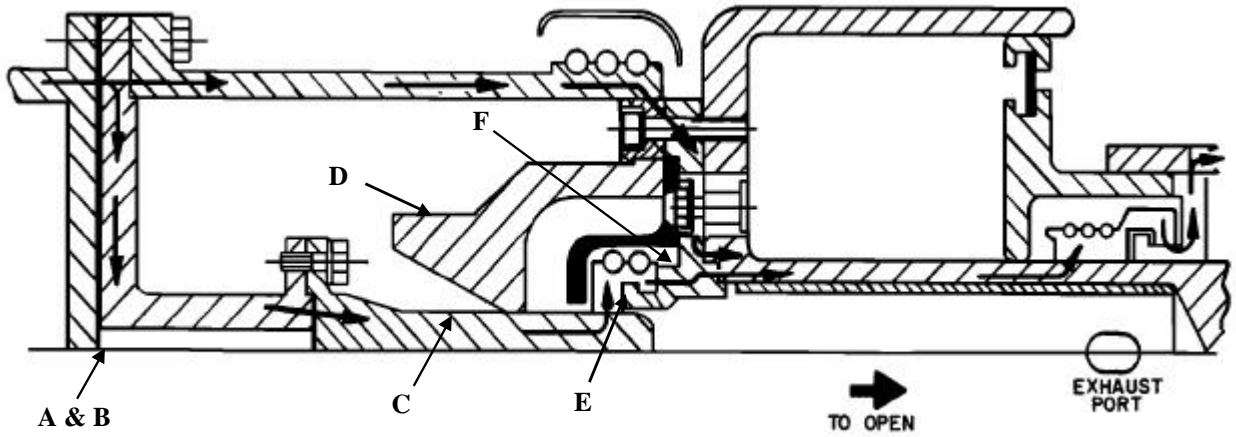

Interrupter Repair Kit

INTERRUPTER REPAIR KIT(1 POLE), 63-4017-00

ITEM	QTY	HVB PART NUMBER	DESCRIPTION
A	4	01-2006-00	SHIM 0.04" THICK
B	4	01-2008-00	SHIM 0.079" THICK
C	2	23-5017-01	STATIONARY CONTACT
D	2	23-1030-00	TEFLON NOZZLE
E	2	23-4002-00	TEFLON COVER
F	2	23-4026-00	MOVING CONTACT SEGMENTS

362 KV