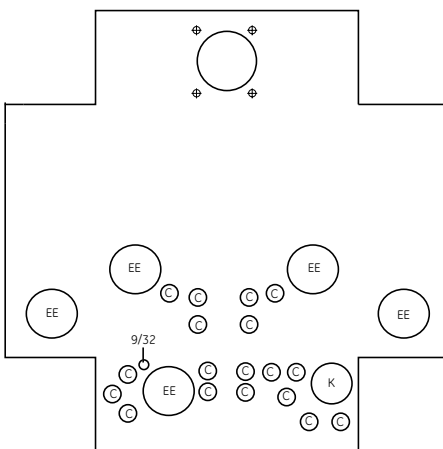

PowerMark Gold™ 150 & 200 Amp 24/42 Circuit Bottom Feed Outdoor Load Center

- 42 circuit load center
 - Bottom feed
 - Side hinged door
 - 14" wide box
 - NEMA 3R outdoor enclosure
 - Interior and cover field convertible to top feed application
 - More back knockouts for exterior feeds
 - Closing cap included
 - Larger neutral bars with 29 holes each
-
- Single phase, three wire, 120/240 VAC, 22 kAIC rated
 - UL Listed (UL Standards No. 67 for Panelboards)
 - 60°C/75°C conductor rating
 - Suitable for use as Service Entrance Equipment when installed in accordance with the National Electrical Code

PowerMark Gold™ 150 & 200 Amp 24/42 Circuit Bottom Feed Outdoor Load Center

Enclosure Type Outdoor (NEMA 3R)
 Equipment Ground Kit TKG12, TKG24, TKG32 & TKG42 Field Installable
 Agency Certification UL

Main Ampere Rating	Catalog Number	Type	1" Spaces		1/2" Spaces		Total 1 Pole Spaces	Box R39 Enclosure Dimensions (inches)			
			1 Pole	2 Pole	1 Pole	2 Pole		Width	Height	Depth	Main Wire Size (AWG/kcmil) Cu-Al
200	TM2420R42B	Main Breaker	24	12	36	18	24	14	31-11/16	4-5/8	1-250 (Cu), 2/0-250 (Al)
150	TM2415R42B										
200	TLM2420R42B	Main Lugs									

Knockouts

Conduit Size in Inches	Symbol		
	C	K	EE
3/8	—	—	—
1/2	—	—	1/2
3/4	3/4	3/4	3/4
—	1	1	1
—	1 1/4	—	—
—	1 1/2	1 1/2	1 1/2
—	—	2	2
—	—	2 1/2	2 1/2

Breaker Symbol	Breaker Fill	
	1" THQL	1/2" THQP
	1	2
	1	—