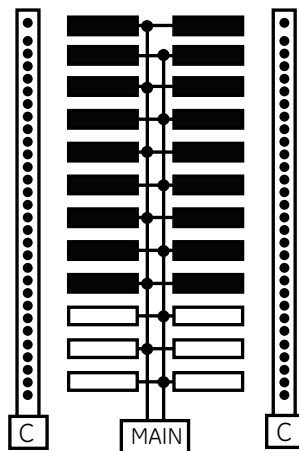

PowerMark Gold™ 150 & 200 Amp 24/42 Circuit Bottom Feed Outdoor Load Center

- 42 circuit load center
 - Bottom feed
 - Side hinged door
 - 14" wide box
 - NEMA 3R outdoor enclosure
 - Interior and cover field convertible to top feed application
 - More back knockouts for exterior feeds
 - Closing cap included
 - Larger neutral bars with 29 holes each
-
- Single phase, three wire, 120/240 VAC, 22 kAIC rated
 - UL Listed (UL Standards No. 67 for Panelboards)
 - 60°C/75°C conductor rating
 - Suitable for use as Service Entrance Equipment when installed in accordance with the National Electrical Code

PowerMark Gold™ 150 & 200 Amp 24/42 Circuit Bottom Feed Outdoor Load Center

Enclosure Type Outdoor (NEMA 3R)
 Equipment Ground Kit TKG12, TKG24, TKG32 & TKG42 Field Installable
 Agency Certification UL

Main Ampere Rating	Catalog Number	Type	1" Spaces		1/2" Spaces		Total 1 Pole Spaces	Box R39 Enclosure Dimensions (inches)			
			1 Pole	2 Pole	1 Pole	2 Pole		Width	Height	Depth	Main Wire Size (AWG/kcmil) Cu-Al
200	TM2420R42B	Main Breaker	24	12	36	18	24	14	31-11/16	4-5/8	1-250 (Cu), 2/0-250 (Al)
150	TM2415R42B										
200	TLM2420R42B	Main Lugs									

Knockouts

Conduit Size in Inches	Symbol		
	C	K	EE
3/8	—	—	—
1/2	—	—	1/2
3/4	3/4	3/4	3/4
—	1	1	1
—	1 1/4	—	—
—	1 1/2	1 1/2	1 1/2
—	—	2	2
—	—	2 1/2	2 1/2

Breaker Symbol	Breaker Fill	
	1" THQL	1/2" THQP
	1	2
	1	—