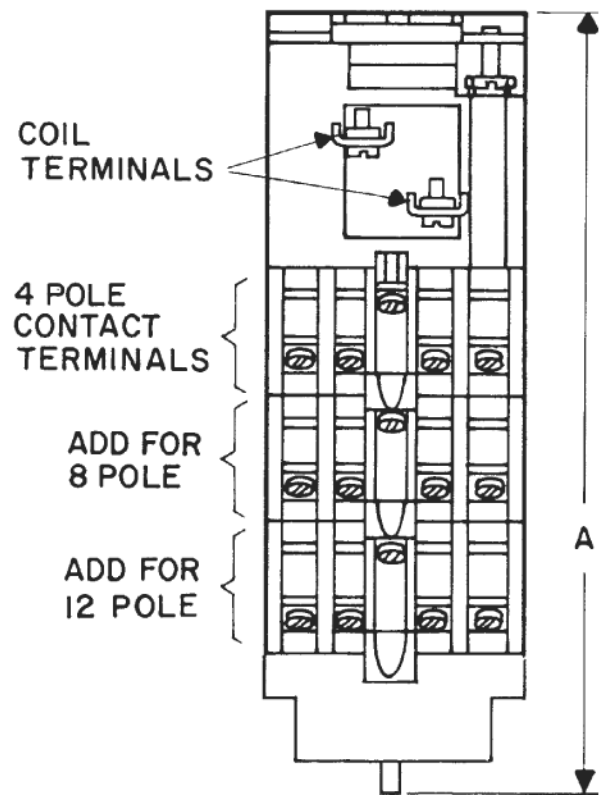

Top View

CR120BP Weld Check Relays

No. of Poles	A Dimension in. (mm)	Approx. Shipping Weight (lbs)
2	5.03 (127.8)	1 1/2
3	5.03 (127.8)	1 1/2
4	5.03 (127.8)	1 1/2
6	6.19 (157.2)	2
8	6.19 (157.2)	2
12	7.34 (186.4)	2 1/4

Dual Dimensions Inches (Estimating Only)
 (Millimeters)

PUB# GEP1260-10-023

CR120BP Weld Check Relays

File Name	Date	Rev
CR120BP Weld Check Relays	06/01/2010	01