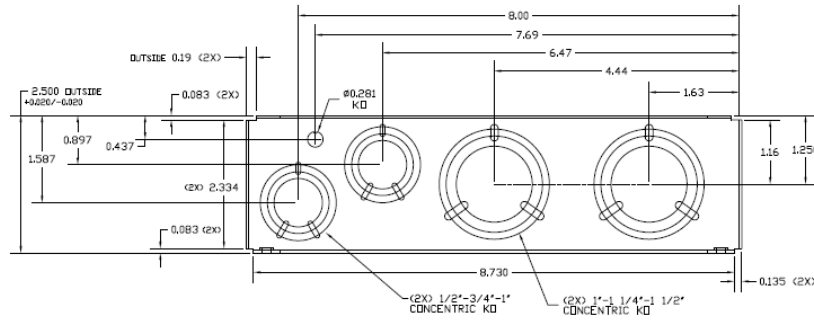

**Front View  
Inside**

**Bottom View**

**Configuration**

**Wire Range Size**

CONNECTOR	COPPER		ALUMINUM	
	SOLID	STRAND	SOLID	STRAND
LINE	---	6-1/0	---	6-1/0
LOAD	14-10	14-10	---	---
NEUTRAL <small>LARGE HOLE</small>	12-8	12-1/0	10-8	10-1/0
NEUTRAL <small>SMALL HOLE</small>	14-8	14-4	12-8	12-4
EQUIP. GRND.	12-8	12-2	12-8	12-2

**Receptacles**

R32U
5-20R2

**Circuit Protection**

THQL1130
THQL1120GFT
Space THQL1120

MIDWEST RV EQUIP METALLIC 100A SINGLE PAD MOUNTED  
POEDestal RING MTR 30/20A RECP 120V 1PH3W UL LISTED  
G90 N3R

CAT NO	DWG DATE	REV #
M041GP4	04/24/2017	01