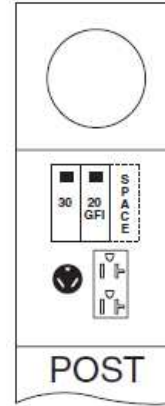

**Front View  
Inside**

**Bottom View**

**Configuration**

**Wire Range Size**

CONNECTOR	COPPER		ALUMINUM	
	SOLID	STRAND	SOLID	STRAND
LINE	---	6-1/0	---	6-1/0
LOAD	14-10	14-10	---	---
NEUTRAL <small>LARGE HOLE</small>	12-8	12-1/0	10-8	10-1/0
NEUTRAL <small>SMALL HOLE</small>	14-8	14-4	12-8	12-4
EQUIP. GRND.	12-8	12-2	12-8	12-2

**Receptacles**

R32U
5-20R2

**Circuit Protection**

THQL1130
THQL1120GFT
Space THQL1120

MIDWEST RV EQUIP METALLIC 100A SINGLE PAD MOUNTED  
POEDestal RING MTR 30/20A RECP 120V 1PH3W UL LISTED  
G90 N3R

CAT NO	DWG DATE	REV #
M041GP4	04/24/2017	01