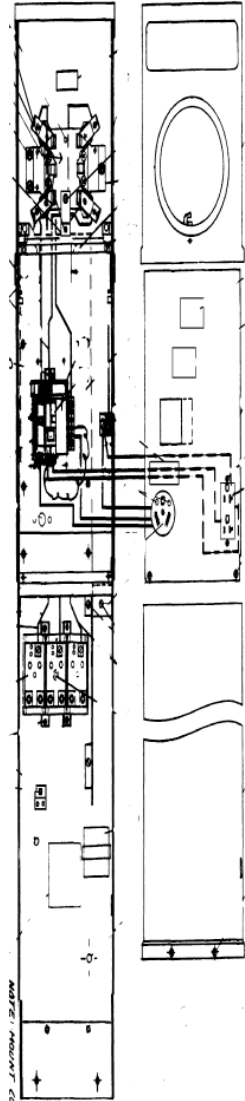

**Front View  
Inside**

**Bottom View**

**Configuration**

**Wire Range Size**

CONNECTOR	COPPER		ALUMINUM	
	SOLID	STRAND	SOLID	STRAND
LINE	---	6-1/0	---	6-1/0
LOAD	14-10	14-10	---	---
NEUTRAL <small>LARGE HOLE</small>	12-8	12-1/0	10-8	10-1/0
NEUTRAL <small>SMALL HOLE</small>	14-8	14-4	12-8	12-4
EQUIP. GRND.	12-8	12-2	12-8	12-2

**Receptacles**

R32U
5-20R2

**Circuit Protection**

THQL1130
THQL1120GFT
Space THQL1120

MIDWEST RV EQUIP METALLIC 100A SINGLE PAD MOUNTED  
POEDestal RING MTR 30/20A RECP 120V 1PH3W UL LISTED  
G90 N3R

CAT NO	DWG DATE	REV #
M041GP4	04/24/2017	01