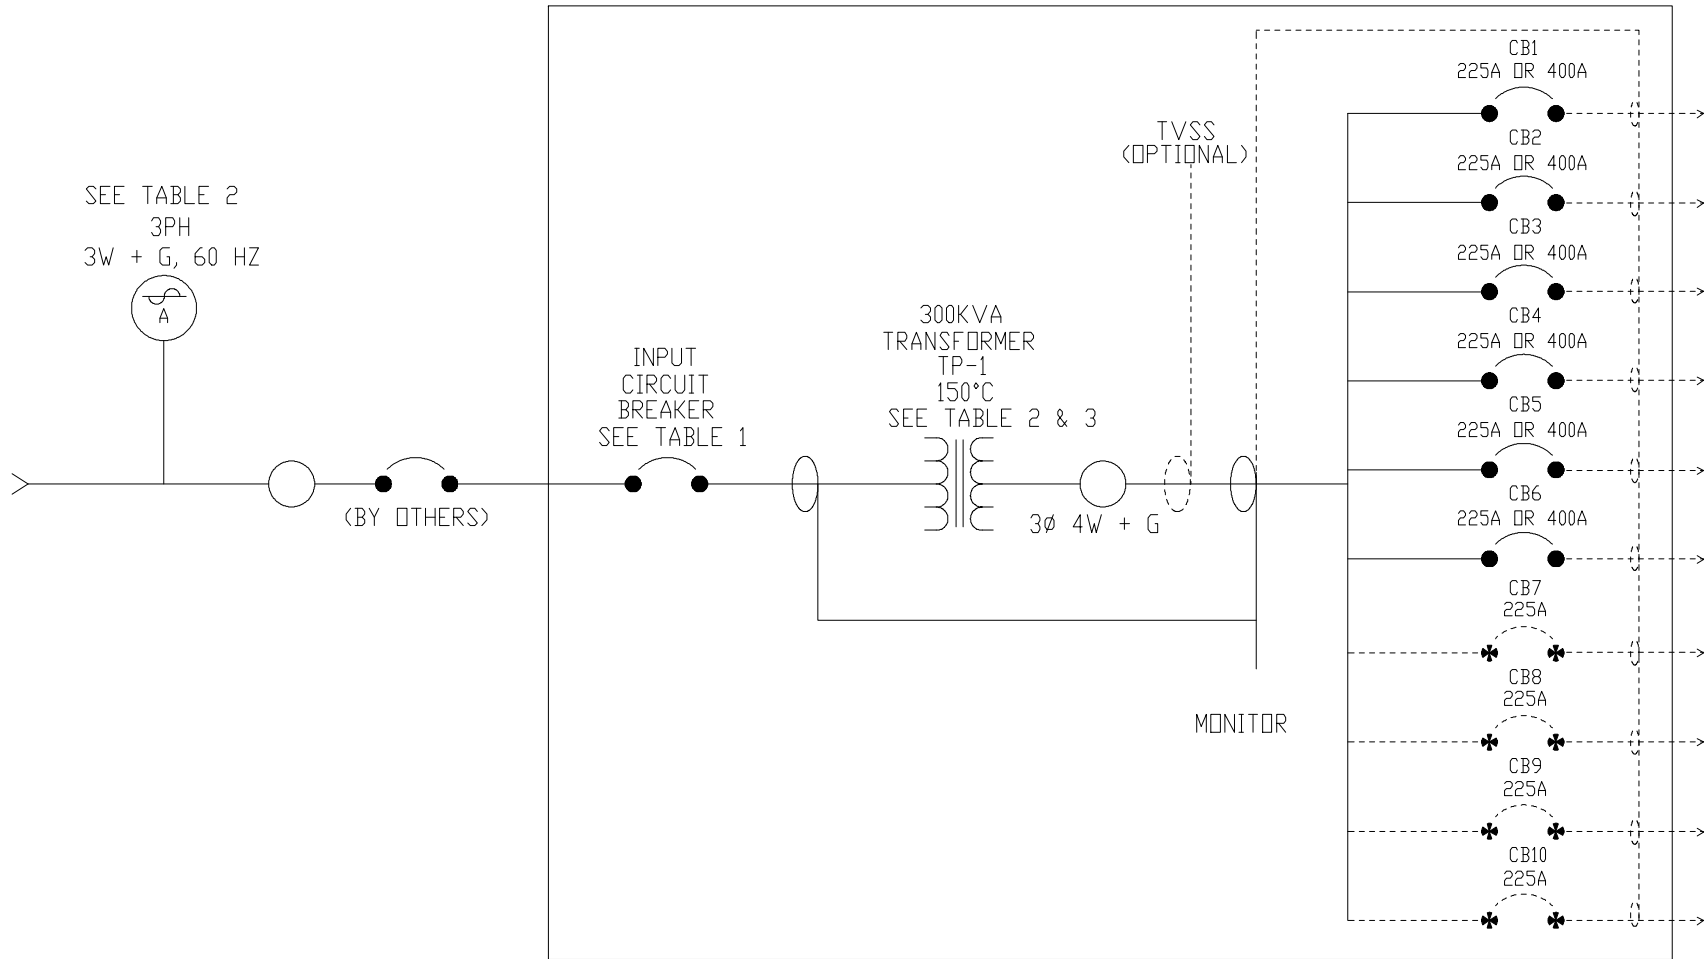

# 300 KVA GE ZENITH SERIES MDU - HIGH POWER SINGLE LINE SCHEMATIC

<p>THIS DRAWING CONTAINS CONFIDENTIAL &amp; PROPRIETARY INFORMATION AND SHALL NOT BE DISCLOSED OR COPIED WITHOUT THE EXPRESSED, WRITTEN PERMISSION OF GENERAL ELECTRIC CO.</p>	<p>TITLE <b>300 KVA GE ZENITH SERIES MDU HIGH POWER</b></p>	
	<p>DWG. NUMBER <b>92-90300-XX1</b></p>	<p>SHT 2 OF 3</p>
	<p>DRAWN BY <b>JS</b></p>	<p>REVISION <b>X0</b></p>
	<p>DATE <b>1/22/13</b></p>	
		 <b>GE Critical Power</b>