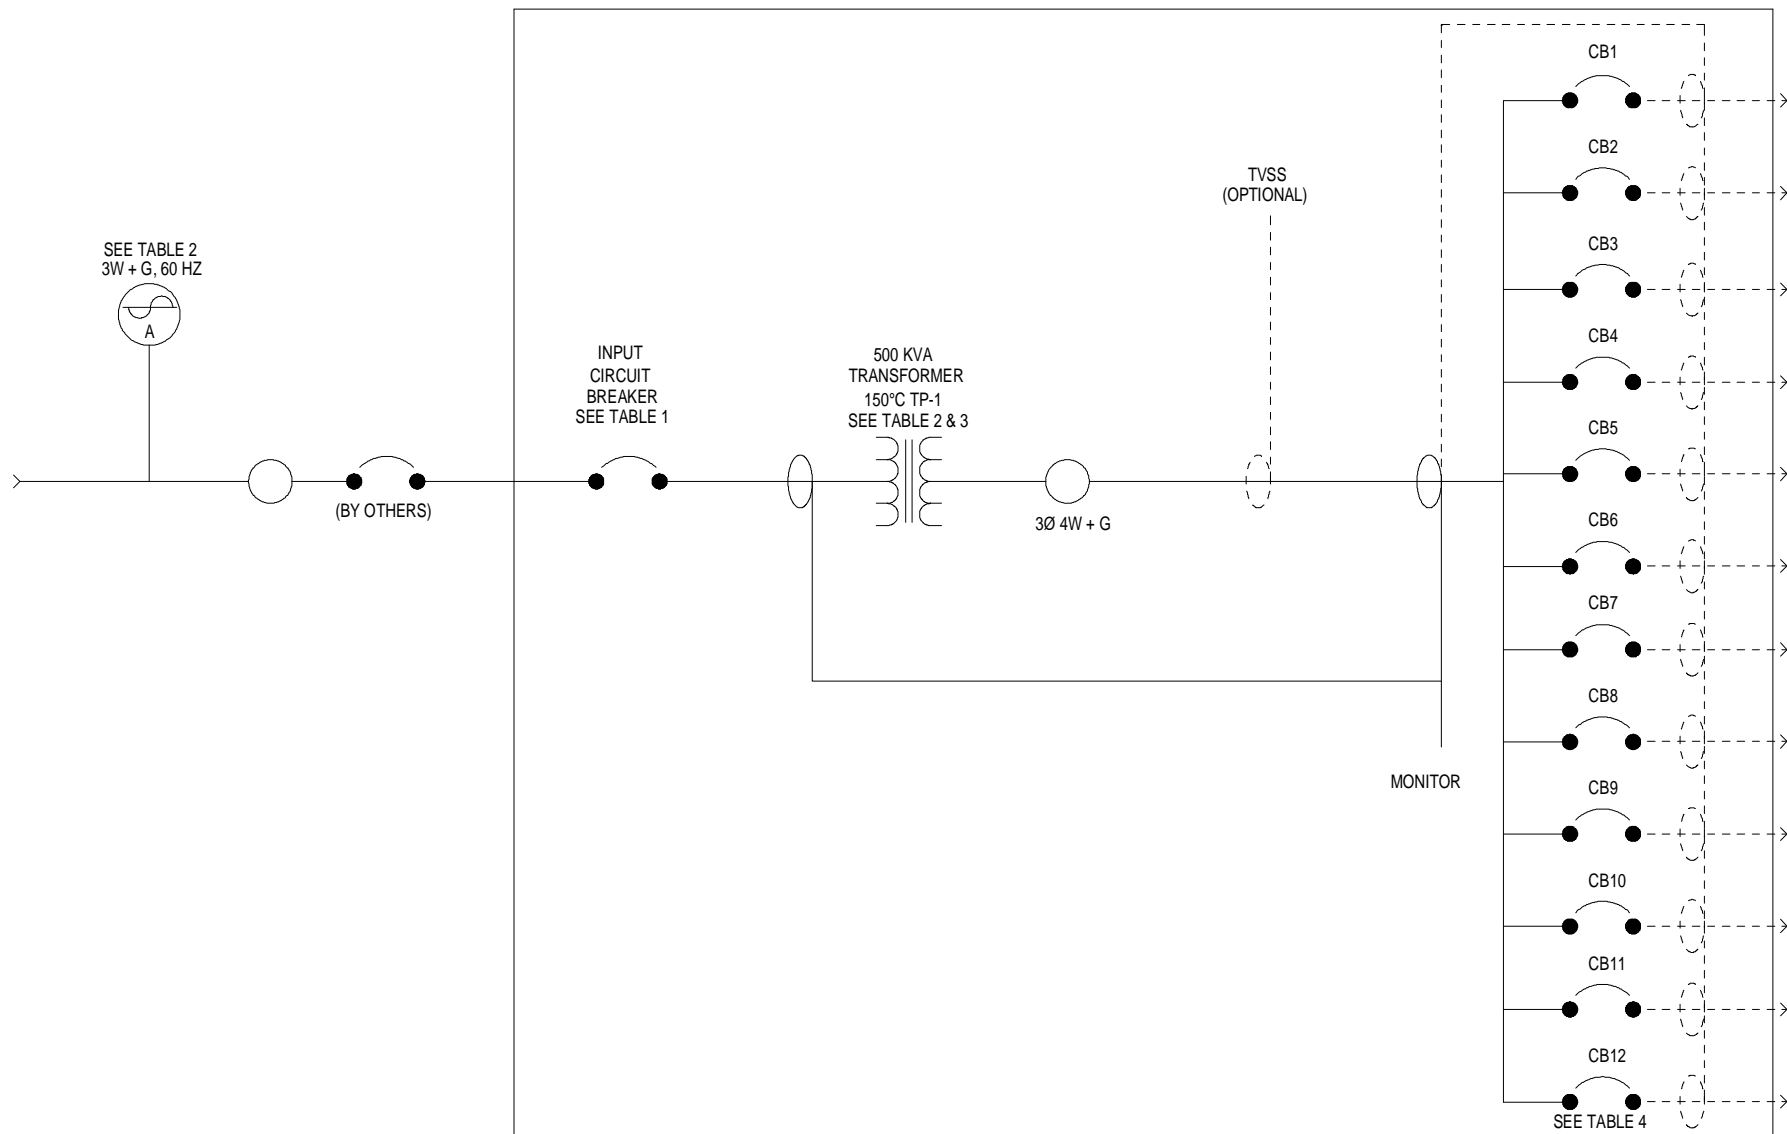

500 KVA GE ZENITH SERIES MDU - HIGH POWER SINGLE LINE DIAGRAM

<p>THIS DRAWING CONTAINS CONFIDENTIAL & PROPRIETARY INFORMATION AND SHALL NOT BE DISCLOSED OR COPIED WITHOUT THE EXPRESSED, WRITTEN PERMISSION OF GENERAL ELECTRIC CO.</p>	<p>TITLE 500 KVA GE ZENITH SERIES MDU HIGH POWER</p>	
	<p>DWG. NUMBER 92-90560-XX1</p>	
	<p>DRAWN BY CAR</p>	<p>REVISION X0</p>
	<p>DATE 1/22/13</p>	
		 <p>GE Critical Power</p>