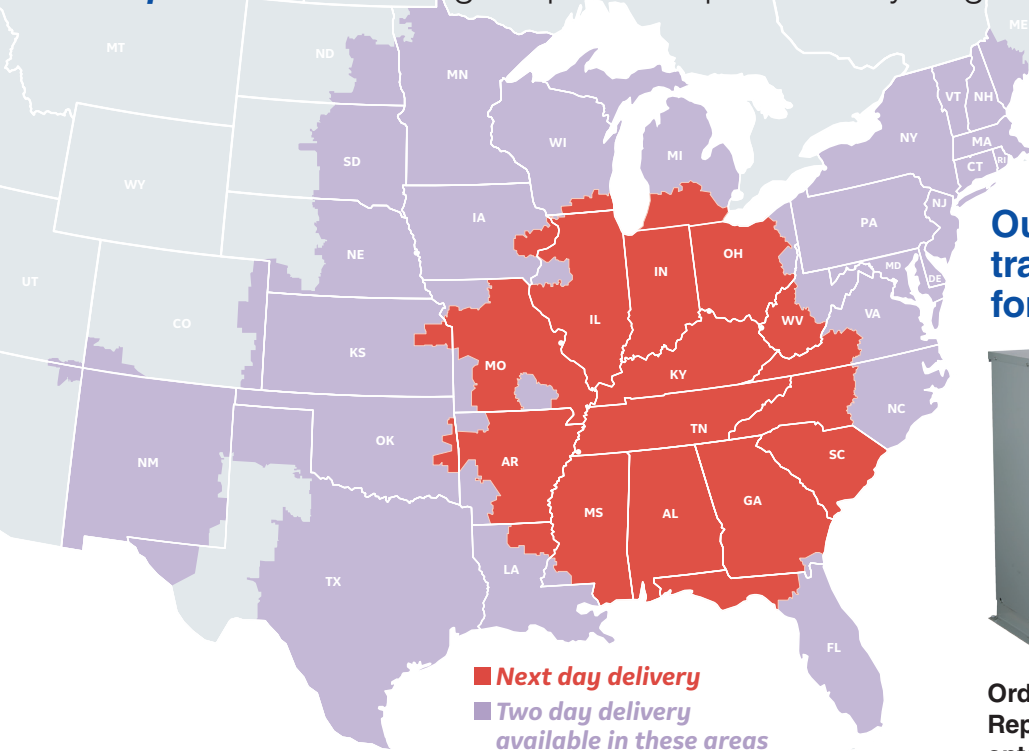

Extra service. No extra charge!

If your job requires a Midwest transformer at your door by tomorrow, we can get it to you at **no extra charge**. Contact your Midwest Representative before **1:00pm EDT** and we'll get it packed up and ready-to-go.

Our nine most popular transformers are available for FastShip.

**3-Phase Vented
480 Primary-208Y/120 Secondary
Aluminum, NEMA 2
DOE 2016 Efficiency**

Order must be submitted to the Midwest Representative before 1:00pm EDT. When entering the order, be sure to tell your Midwest Representative that the transformers are part of the FastShip program.

- Is your ship-to location inside the **red area? Ask for next day service.**
- Is your ship to location inside the **purple area? Ask for 2-day service.**

The transformers listed on the left are the only ones available for FastShip.