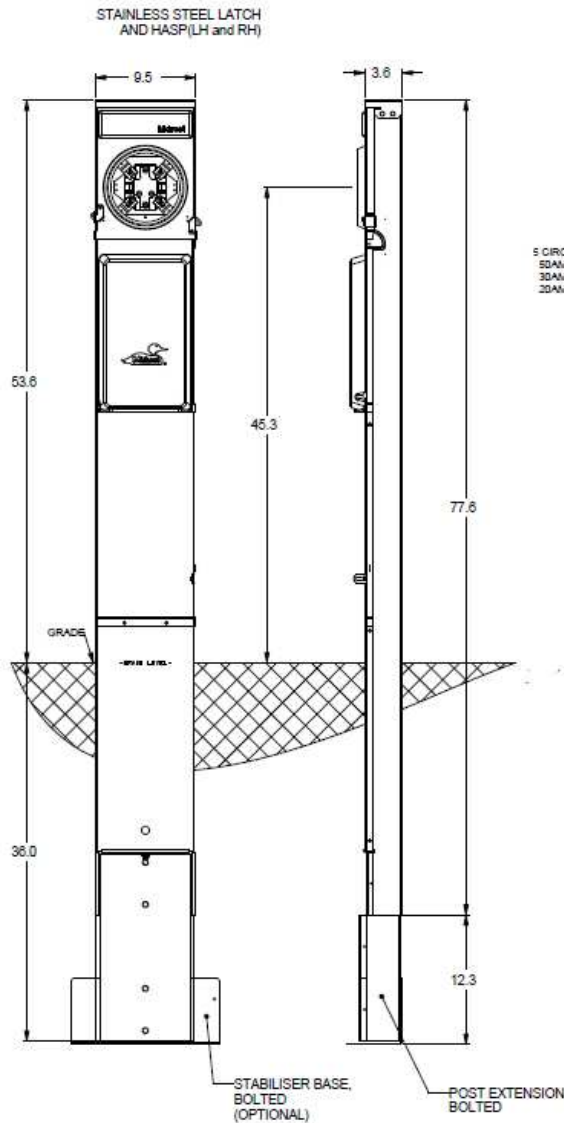

## Wire Range Size

CONNECTOR	COPPER		ALUMINUM	
	SOLID	STRAND	SOLID	STRAND
LINE	—	6-1/0	—	6-1/0
LOAD	14-10	14-10	—	—
NEUTRAL	14-4	14-4	14-4	14-4
POST LINE CONNECTOR SUITABLE FOR LOOP FEED	#6-350 KCMIL		#6-350 KCMIL	
EQUIP. GRND. POST	14-2/0	14-2/0	14-2/0	14-2/0

## Right Side View