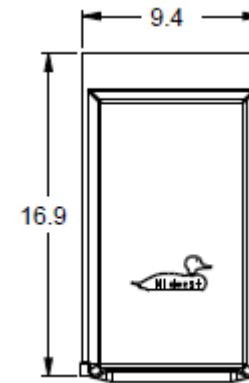

## Wire Range Size

CONNECTOR	COPPER		ALUMINUM	
	SOLID	STRAND	SOLID	STRAND
LINE	—	6-1/0	—	6-1/0
LOAD	14-10	14-10	—	—
NEUTRAL	14-4	14-4	14-4	14-4
POST LINE CONNECTOR SUITABLE FOR LOOP FEED	#6-350 KCMIL		#6-350 KCMIL	
EQUIP. GRND. POST	14-2/0	14-2/0	14-2/0	14-2/0