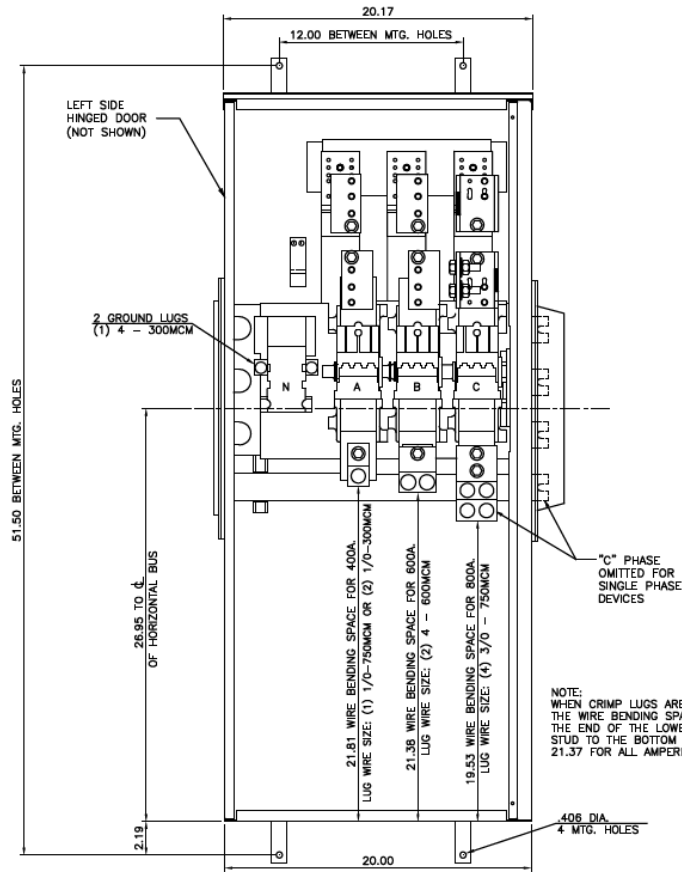

# Front View

# Side View

This unit uses only Class T fuses

# Bottom View

## Incoming Cable Sizes:

- (1) 1/0-750MCM per Ph/Neutral (AL/CU)
- or-
- (2) 1/0-300MCM per Ph/Neutral (AL/CU)

imagination at work

METER MOD III-400A MAIN FUSIBLE SWITCH N3R ENCL 100KAIC 3PH 4W 208Y/120V BOTTOM ONLY FEED