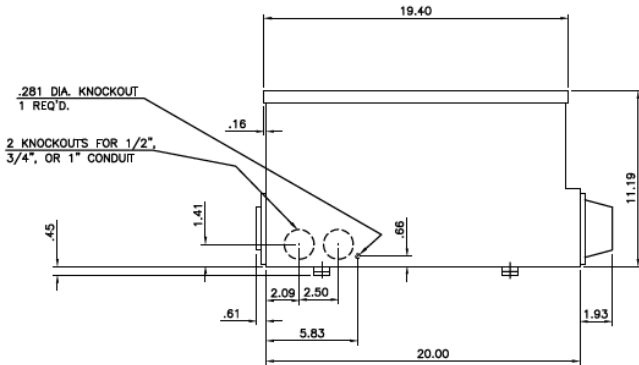

# Side View

This unit uses only Class T fuses

## Incoming Cable Sizes:

- (1) 1/0-750MCM per Ph/Neutral (AL/CU)
- or-
- (2) 1/0-300MCM per Ph/Neutral (AL/CU)

imagination at work

METER MOD III-400A MAIN FUSIBLE SWITCH N3R ENCL 100KAIC 3PH 4W 208Y/120V BOTTOM ONLY FEED