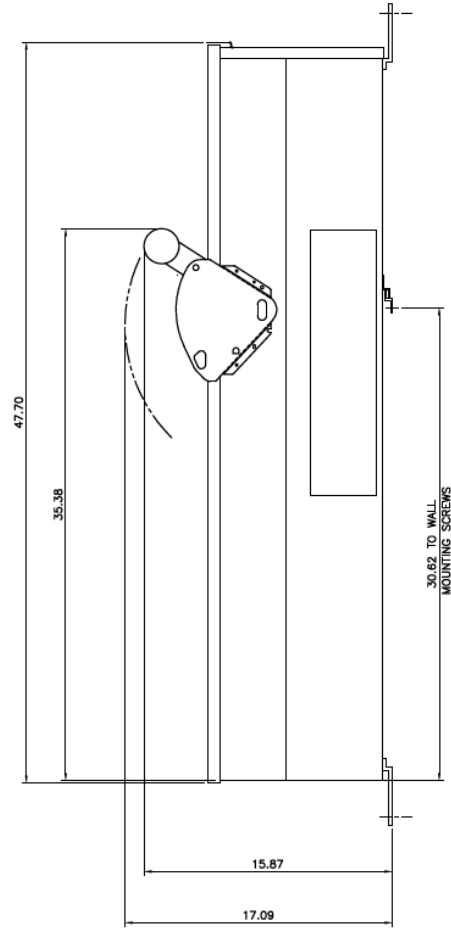

# Front View

# Side View

This unit uses only Class T fuses

# Bottom View

## Incoming Cable Sizes:

- (1) 1/0-750MCM per Ph/Neutral (AL/CU)
- or-
- (2) 1/0-300MCM per Ph/Neutral (AL/CU)

imagination at work

METER MOD III-400A MAIN FUSIBLE SWITCH N3R ENCL 100KAIC 3PH 4W 208Y/120V BOTTOM ONLY FEED