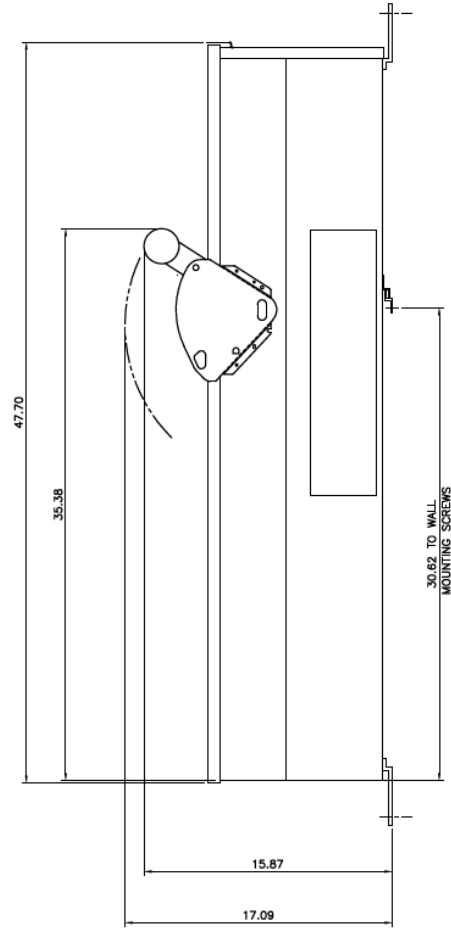

Front View

This unit uses only Class T fuses

Side View

Bottom View

Incoming Cable Sizes:
 (2) #2-600MCM per Ph/Neutral (AL/CU)

imagination at work

METER MOD III-600A MAIN FUSIBLE SWITCH N3R ENCL
 100KAIC 3PH 4W 208Y/120V BOTTOM ONLY FEED

REF NO	CAT NO	DWG DATE	REV #
96-2504	TMP3FB6R	1/8/2015	01