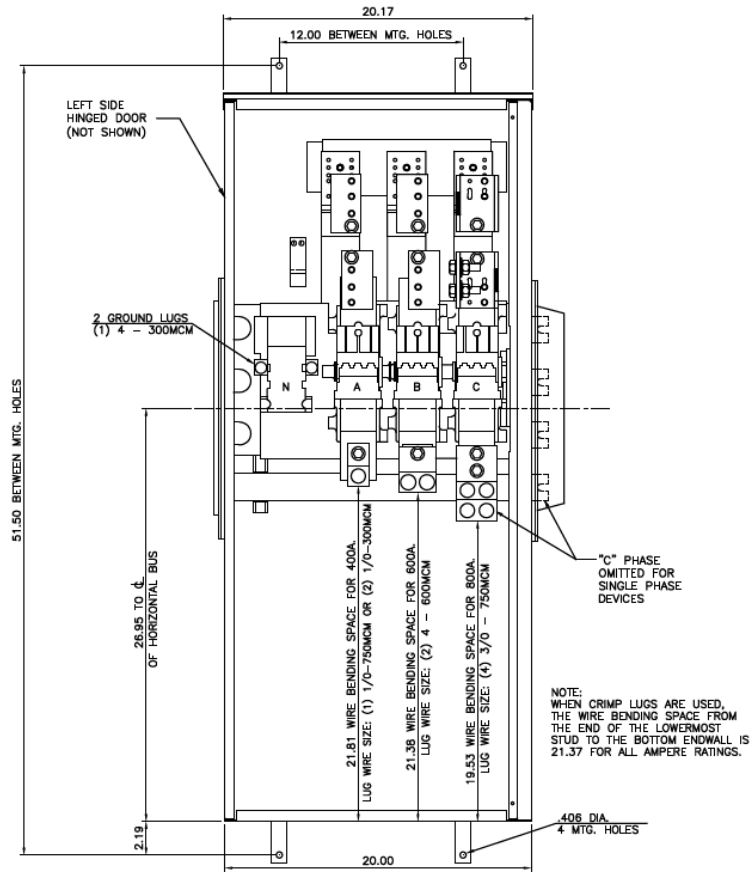

Front View

This unit uses only Class T fuses

Side View

Bottom View

Incoming Cable Sizes:
 (2) #2-600MCM per Ph/Neutral (AL/CU)

imagination at work

METER MOD III-600A MAIN FUSIBLE SWITCH N3R ENCL
 100KAIC 3PH 4W 208Y/120V BOTTOM ONLY FEED

REF NO	CAT NO	DWG DATE	REV #
96-2504	TMP3FB6R	1/8/2015	01