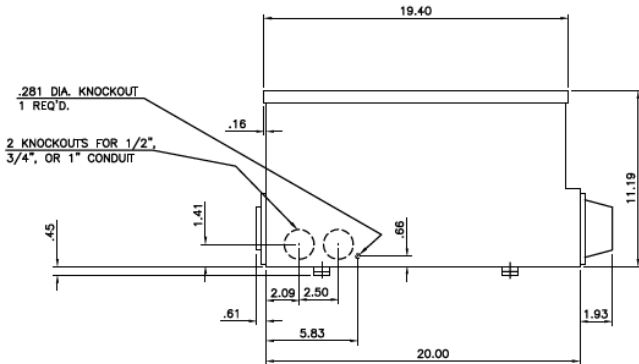

Front View

This unit uses only Class T fuses

Side View

Bottom View

Incoming Cable Sizes:
 (2) #2-600MCM per Ph/Neutral (AL/CU)

imagination at work

METER MOD III-600A MAIN FUSIBLE SWITCH N3R ENCL
 100KAIC 3PH 4W 208Y/120V BOTTOM ONLY FEED

REF NO	CAT NO	DWG DATE	REV #
96-2504	TMP3FB6R	1/8/2015	01