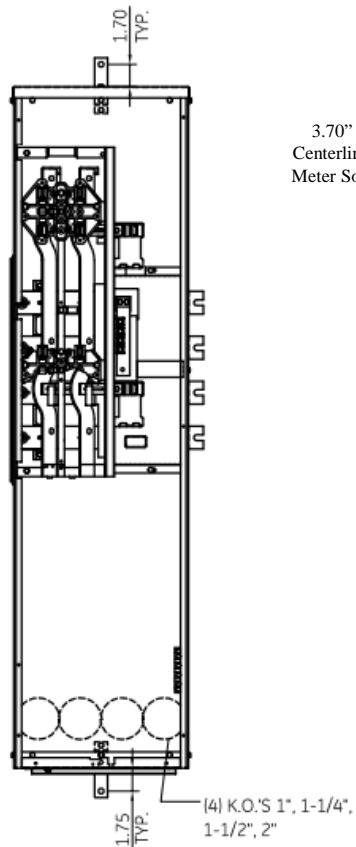

Side View

Front View

Front Layout View

Bottom View

Top View

This unit comes
factory balanced to phases AC

This unit has copper instead of
aluminum horizontal bussing

imagination at work

METER MOD III – 1PH 800A HORIZONTAL BUSSING
(2) 125A RING SOCKETS PHASED AC – N3R ENCLOSURE

| REF NO | CAT NO | DWG DATE | REV # |
|---------|------------|----------|-------|
| 96-5973 | TMP8212RAC | 1/8/2015 | 01 |