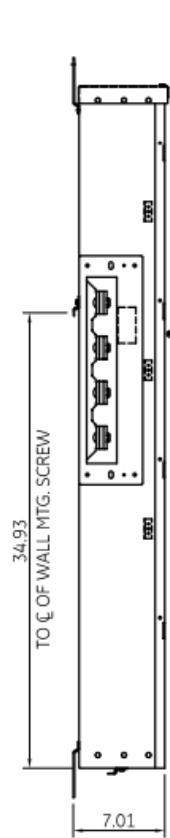

Side View

Front View

Front Layout View

Bottom View

Top View

This unit comes
factory balanced to phases AC

This unit has copper instead of
aluminum horizontal bussing

imagination at work

METER MOD III – 1PH 800A HORIZONTAL BUSSING
(2) 125A RING SOCKETS PHASED AC – N3R ENCLOSURE

| REF NO | CAT NO | DWG DATE | REV # |
|---------|------------|----------|-------|
| 96-5973 | TMP8212RAC | 1/8/2015 | 01 |