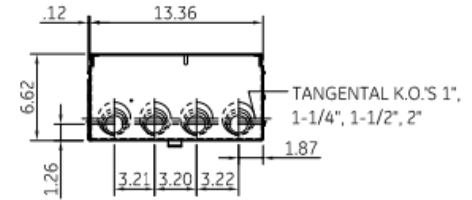

Side View

Front View

Front Layout View

Bottom View

Top View

This unit comes
factory balanced to phases AC

This unit has copper instead of
aluminum horizontal bussing

imagination at work

METER MOD III – 1PH 800A HORIZONTAL BUSSING
(2) 125A RING SOCKETS PHASED AC – N3R ENCLOSURE

| REF NO | CAT NO | DWG DATE | REV # |
|---------|------------|----------|-------|
| 96-5973 | TMP8212RAC | 1/8/2015 | 01 |