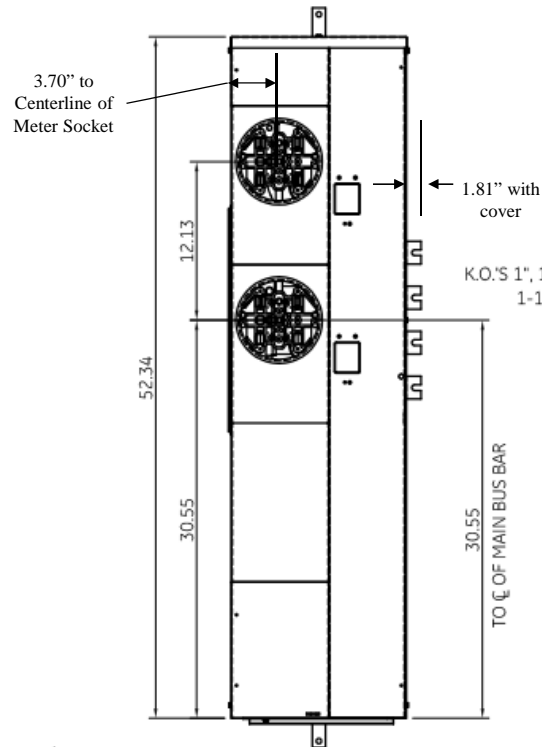

Side View

Front View

Front Layout View

Bottom View

Top View

This unit comes
factory balanced to phases AC

This unit has copper instead of
aluminum horizontal bussing

imagination at work

METER MOD III – 1PH 800A HORIZONTAL BUSSING
(2) 125A RING SOCKETS PHASED AC – N3R ENCLOSURE

| REF NO | CAT NO | DWG DATE | REV # |
|---------|------------|----------|-------|
| 96-5973 | TMP8212RAC | 1/8/2015 | 01 |