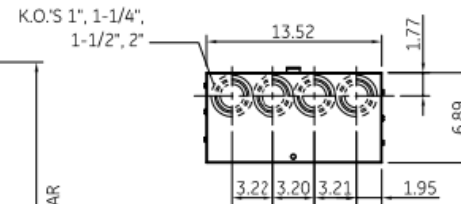

Side View

Front View

Front Layout View

Bottom View

Top View

This unit comes
factory balanced to phases AC

This unit has copper instead of
aluminum horizontal bussing

imagination at work

METER MOD III – 1PH 800A HORIZONTAL BUSSING
(2) 125A RING SOCKETS PHASED AC – N3R ENCLOSURE

| REF NO | CAT NO | DWG DATE | REV # |
|---------|------------|----------|-------|
| 96-5973 | TMP8212RAC | 1/8/2015 | 01 |