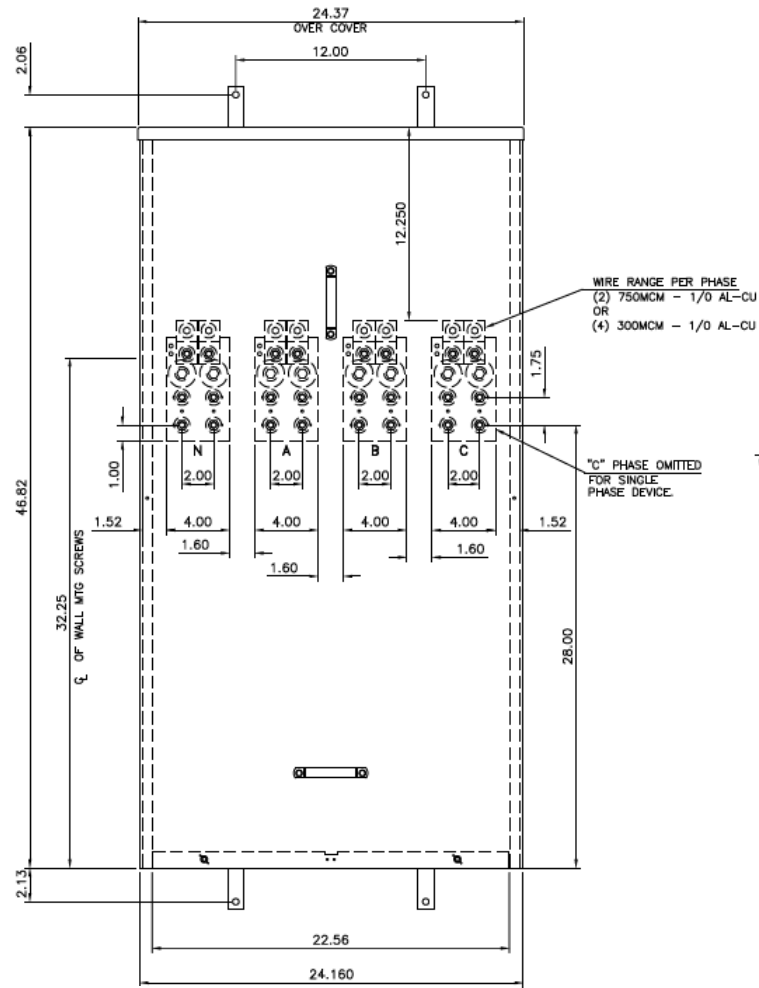

### Front View

### Side View

### Incoming Cable Sizes:

- (2) 1/0-750MCM/ Phase (AL/CU)
- or-
- (4) 1/0-300MCM/Phase (AL/CU)
- (2) 1/0-750MCM/Neutral (AL/CU)
- or-
- (4) 1/0-300MCM/Neutral (AL/CU)

### Bottom View

imagination at work

METER MOD III-800A MAIN PULL BOX SECT N3R ENCL  
100KAIC 1PH 3W 120/240V TOP/BOTTOM FEED

REF NO	CAT NO	DWG DATE	REV #
96-1956	TMPU8R	1/8/2015	01