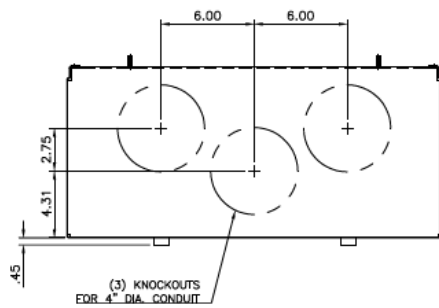

### Front View

### Side View

### Incoming Cable Sizes:

- (2) 1/0-750MCM/ Phase (AL/CU)
- or-
- (4) 1/0-300MCM/Phase (AL/CU)
- (2) 1/0-750MCM/Neutral (AL/CU)
- or-
- (4) 1/0-300MCM/Neutral (AL/CU)

### Bottom View

imagination at work

METER MOD III-800A MAIN PULL BOX SECT N3R ENCL  
100KAIC 1PH 3W 120/240V TOP/BOTTOM FEED

REF NO	CAT NO	DWG DATE	REV #
96-1956	TMPU8R	1/8/2015	01