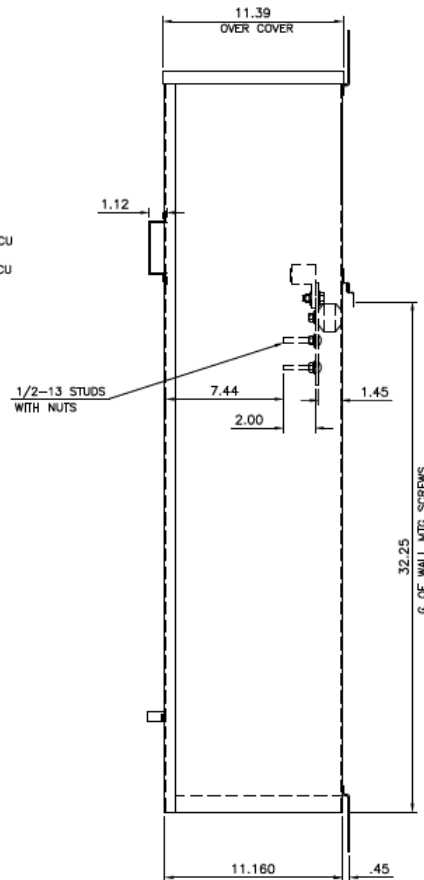

### Front View

### Side View

### Incoming Cable Sizes:

- (2) 1/0-750MCM/ Phase (AL/CU)
- or-
- (4) 1/0-300MCM/Phase (AL/CU)
- (2) 1/0-750MCM/Neutral (AL/CU)
- or-
- (4) 1/0-300MCM/Neutral (AL/CU)

### Bottom View

imagination at work

METER MOD III-800A MAIN PULL BOX SECT N3R ENCL  
100KAIC 1PH 3W 120/240V TOP/BOTTOM FEED

REF NO	CAT NO	DWG DATE	REV #
96-1956	TMPU8R	1/8/2015	01