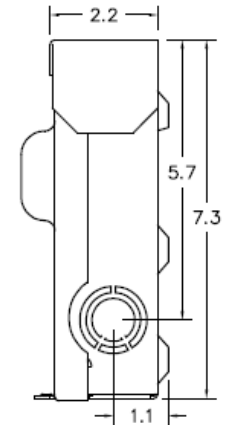

Top View

Wire Range Table

CONNECTOR	COPPER		ALUMINUM	
	SOLID	STRAND	SOLID	STRAND
LINE	14-8	14-2	12-8	12-2
LOAD	14-8	14-2	12-8	12-2
NEUTRAL	-----	-----	-----	-----
EQUIP. GRND.	12-8	12-2	12-8	12-2

Left Side View

Front View (Inside)

Front View (Outside)

Right Side View

Front Cover

Bottom View

MIDWEST 60A GD AC DISCONNECT PULLER-TYPE 240V
NON-FUSIBLE 10HP RATED STEEL N3R ENCLOSURE

CAT NO

DWG DATE