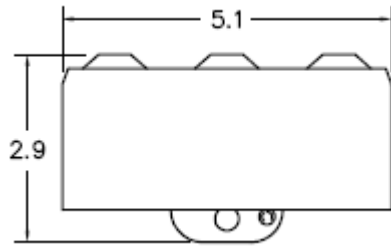

Top View

Wire Range Table

CONNECTOR	COPPER		ALUMINUM	
	SOLID	STRAND	SOLID	STRAND
LINE	14-8	14-2	12-8	12-2
LOAD	14-8	14-2	12-8	12-2
NEUTRAL	-----	-----	-----	-----
EQUIP. GRND.	12-8	12-2	12-8	12-2

Left Side View