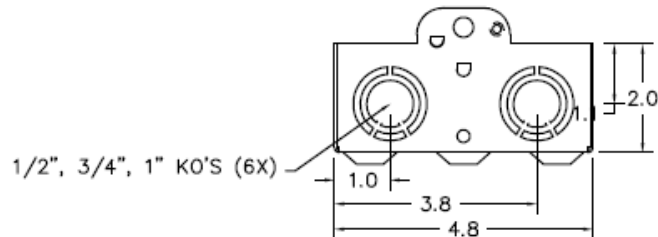

Top View

Wire Range Table

CONNECTOR	COPPER		ALUMINUM	
	SOLID	STRAND	SOLID	STRAND
LINE	14-8	14-2	12-8	12-2
LOAD	14-8	14-2	12-8	12-2
NEUTRAL	-----	-----	-----	-----
EQUIP. GRND.	12-8	12-2	12-8	12-2

Left Side View

Front View (Inside)

Front View (Outside)

Right Side View

Front Cover

Bottom View

MIDWEST 60A GD AC DISCONNECT PULLER-TYPE 240V
NON-FUSIBLE 10HP RATED STEEL N3R ENCLOSURE

CAT NO

DWG DATE