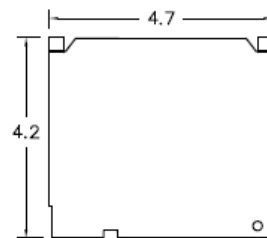

Front Cover