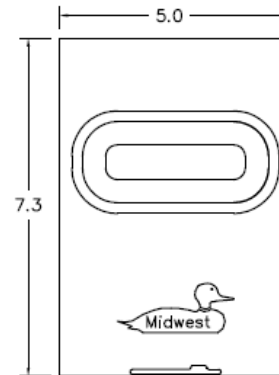

Top View

Wire Range Table

CONNECTOR	COPPER		ALUMINUM	
	SOLID	STRAND	SOLID	STRAND
LINE	14-8	14-2	12-8	12-2
LOAD	14-8	14-2	12-8	12-2
NEUTRAL	-----	-----	-----	-----
EQUIP. GRND.	12-8	12-2	12-8	12-2

Left Side View

Front View (Inside)

Front View (Outside)

Right Side View

Front Cover

Bottom View

MIDWEST 60A GD AC DISCONNECT PULLER-TYPE 240V
NON-FUSIBLE 10HP RATED STEEL N3R ENCLOSURE

CAT NO

DWG DATE