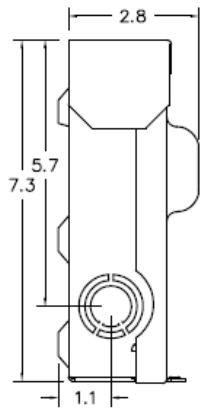

Top View

Wire Range Table

CONNECTOR	COPPER		ALUMINUM	
	SOLID	STRAND	SOLID	STRAND
LINE	14-8	14-2	12-8	12-2
LOAD	14-8	14-2	12-8	12-2
NEUTRAL	-----	-----	-----	-----
EQUIP. GRND.	12-8	12-2	12-8	12-2

Left Side View

Front View (Inside)

Front View (Outside)

Right Side View

Front Cover

Bottom View

MIDWEST 60A GD AC DISCONNECT PULLER-TYPE 240V
NON-FUSIBLE 10HP RATED STEEL N3R ENCLOSURE

CAT NO

DWG DATE