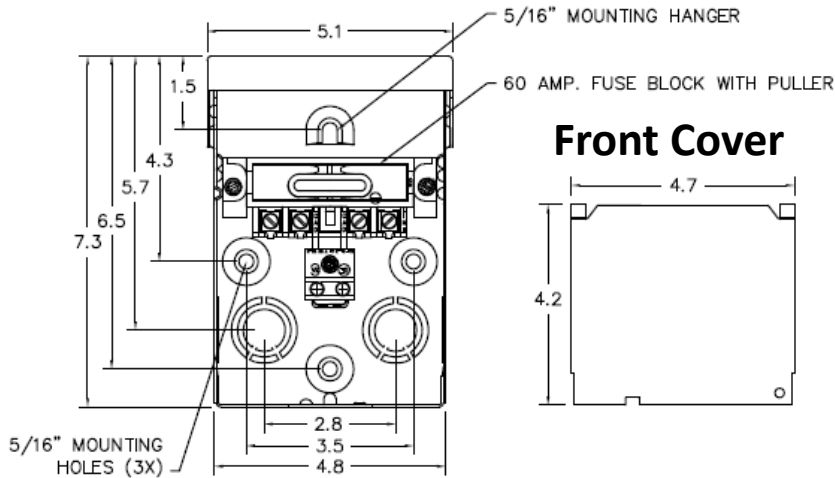

Top View

Wire Range Table

CONNECTOR	COPPER		ALUMINUM	
	SOLID	STRAND	SOLID	STRAND
LINE	14-8	14-2	12-8	12-2
LOAD	14-8	14-2	12-8	12-2
NEUTRAL	-----	-----	-----	-----
EQUIP. GRND.	12-8	12-2	12-8	12-2

Left Side View

Front View (Inside)

Front View (Outside)

Right Side View

Front Cover

Bottom View

MIDWEST 60A GD AC DISCONNECT PULLER-TYPE 240V
NON-FUSIBLE 10HP RATED STEEL N3R ENCLOSURE

CAT NO

DWG DATE