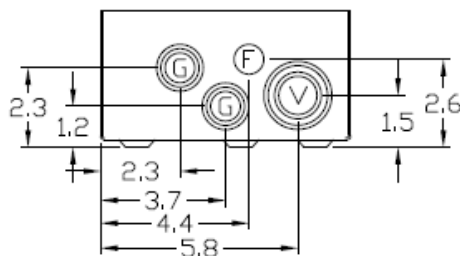

Top View

Knockouts

F= 1/2"
G= 1/2", 3/4", 1" KO
V= 3/4", 1", 1-1/4", 1-1/2" KO

Left Side View

Front Interior

Front Cover

Right Side View

Bottom View

Wire Range Size

CONNECTOR	COPPER		ALUMINUM	
	SOLID	STRAND	SOLID	STRAND
LINE	14-8	14-2	12-8	12-2
LOAD	14-8	14-2	12-8	12-2
NEUTRAL	-----	-----	-----	-----
EQUIP. GRND.	12-8	12-2	12-8	12-2

MIDWEST 60A GD AC DISCONNECT PULLER-TYPE 1PH
240V NON-FUSIBLE 10HP STEEL N3R ENCL