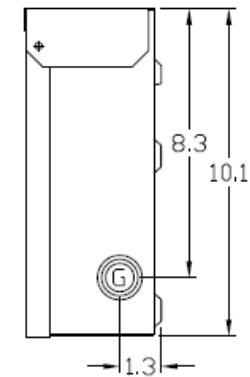

Top View

Knockouts

F= 1/2"
G= 1/2", 3/4", 1" KO
V= 3/4", 1", 1-1/4", 1-1/2" KO

Left Side View

Front Interior

Front Cover

Right Side View

Bottom View

Wire Range Size

CONNECTOR	COPPER		ALUMINUM	
	SOLID	STRAND	SOLID	STRAND
LINE	14-8	14-2	12-8	12-2
LOAD	14-8	14-2	12-8	12-2
NEUTRAL	-----	-----	-----	-----
EQUIP. GRND.	12-8	12-2	12-8	12-2

MIDWEST 60A GD AC DISCONNECT PULLER-TYPE 1PH
240V NON-FUSIBLE 10HP STEEL N3R ENCL