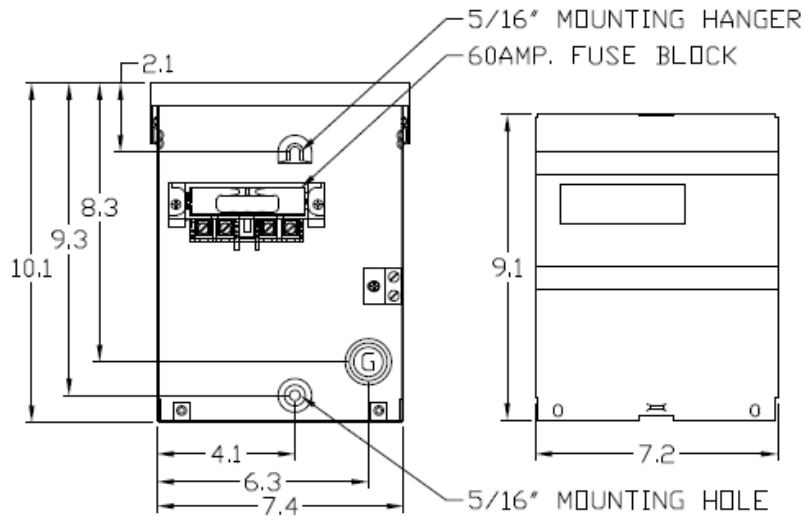

Top View

Knockouts

F= 1/2"
G= 1/2", 3/4", 1" KO
V= 3/4", 1", 1-1/4", 1-1/2" KO

Left Side View

Front Interior

Front Cover

Right Side View

Bottom View

Wire Range Size

CONNECTOR	COPPER		ALUMINUM	
	SOLID	STRAND	SOLID	STRAND
LINE	14-8	14-2	12-8	12-2
LOAD	14-8	14-2	12-8	12-2
NEUTRAL	-----	-----	-----	-----
EQUIP. GRND.	12-8	12-2	12-8	12-2

MIDWEST 60A GD AC DISCONNECT PULLER-TYPE 1PH
240V NON-FUSIBLE 10HP STEEL N3R ENCL