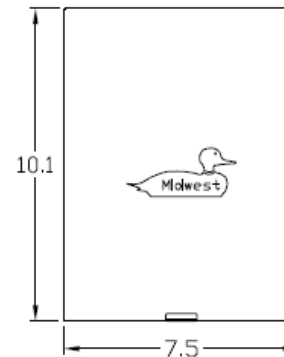

Top View

Knockouts

F= 1/2"
G= 1/2", 3/4", 1" KO
V= 3/4", 1", 1-1/4", 1-1/2" KO

Left Side View

Front Interior

Front Cover

Right Side View

Bottom View

Wire Range Size

CONNECTOR	COPPER		ALUMINUM	
	SOLID	STRAND	SOLID	STRAND
LINE	14-8	14-2	12-8	12-2
LOAD	14-8	14-2	12-8	12-2
NEUTRAL	-----	-----	-----	-----
EQUIP. GRND.	12-8	12-2	12-8	12-2

MIDWEST 60A GD AC DISCONNECT PULLER-TYPE 1PH
240V NON-FUSIBLE 10HP STEEL N3R ENCL