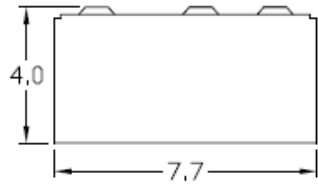

Top View

Knockouts

F= 1/2"
G= 1/2", 3/4", 1" KO
V= 3/4", 1", 1-1/4", 1-1/2" KO

Left Side View

Front Interior

Front Cover

Right Side View

Bottom View

Wire Range Size

CONNECTOR	COPPER		ALUMINUM	
	SOLID	STRAND	SOLID	STRAND
LINE	14-8	14-2	12-8	12-2
LOAD	14-8	14-2	12-8	12-2
NEUTRAL	-----	-----	-----	-----
EQUIP. GRND.	12-8	12-2	12-8	12-2

MIDWEST 60A GD AC DISCONNECT PULLER-TYPE 1PH
240V NON-FUSIBLE 10HP STEEL N3R ENCL