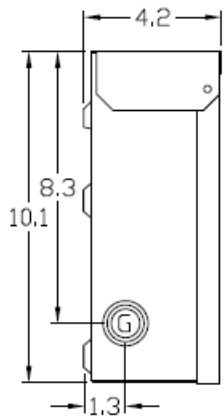

Top View

Knockouts

F= 1/2"
G= 1/2", 3/4", 1" KO
V= 3/4", 1", 1-1/4", 1-1/2" KO

Left Side View

Front Interior

Front Cover

Right Side View

Bottom View

Wire Range Size

CONNECTOR	COPPER		ALUMINUM	
	SOLID	STRAND	SOLID	STRAND
LINE	14-8	14-2	12-8	12-2
LOAD	14-8	14-2	12-8	12-2
NEUTRAL	-----	-----	-----	-----
EQUIP. GRND.	12-8	12-2	12-8	12-2

MIDWEST 60A GD AC DISCONNECT PULLER-TYPE 1PH
240V NON-FUSIBLE 10HP STEEL N3R ENCL