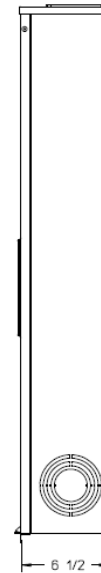

Left Side View

Front View Interior

Right Side View

Notes

- 1) FINISH: NATURAL
- 2) CABINET: .080 ALUMINUM
- 3) 320 AMP CONTINUOUS
600 VAC, 3 PHASE, 4-WIRE
320 AMP BYPASS
- 4) FOR BROOKS OR INTER-TITE STANDARD LENGTH BARREL LOCK IN CONJUNCTION WITH BROOKS LOCK GUARDS #865 OR" #86505, WITH PERMANENTLY WELDED" BRACKET.
- 5) MIDWEST LABEL ATTACHED TO THE END OF CARTON.
- 6) TEMPORARY CARDBOARD METER OPENING COVER PROVIDED.
- 7) MIDWEST LOGO STAMPED IN THE LOWER LEFT-HAND CORNER OF FRONT.

Bottom View

METER SKT-(1) 320A 600V 3P4W ALUM N3R 3PH 7-TERM LARGE HUB OPNG LEVER BYP AEP BARREL LK TPLX GRD TOP/BOT FED

CAT NO	DWG DATE	REV #
UAFTH7330TSHMEP	04/25/2016	02