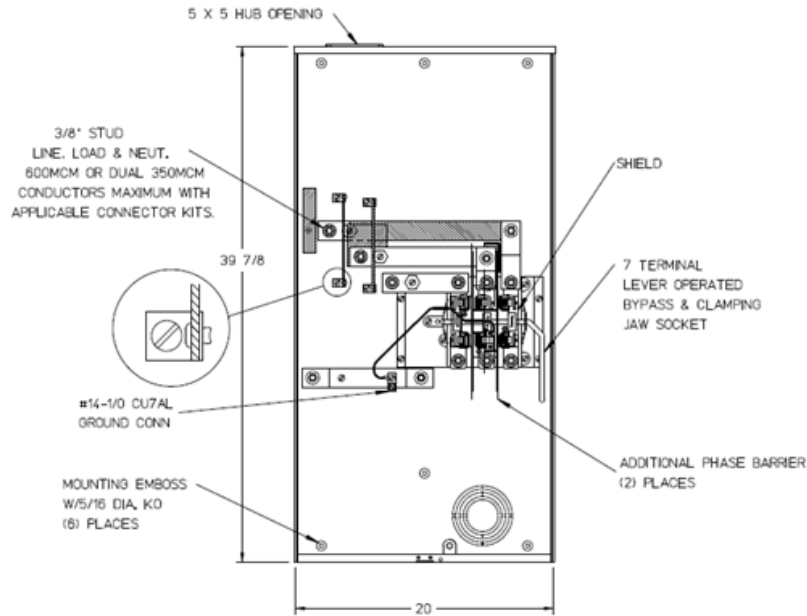

Left Side View

Front View Interior

Right Side View

Notes

- 1) FINISH: NATURAL
- 2) CABINET: .080 ALUMINUM
- 3) 320 AMP CONTINUOUS
600 VAC, 3 PHASE, 4-WIRE
320 AMP BYPASS
- 4) FOR BROOKS OR INTER-TITE STANDARD LENGTH BARREL LOCK IN CONJUNCTION WITH BROOKS LOCK GUARDS #865 OR" #86505, WITH PERMANENTLY WELDED" BRACKET.
- 5) MIDWEST LABEL ATTACHED TO THE END OF CARTON.
- 6) TEMPORARY CARDBOARD METER OPENING COVER PROVIDED.
- 7) MIDWEST LOGO STAMPED IN THE LOWER LEFT-HAND CORNER OF FRONT.

Bottom View

METER SKT-(1) 320A 600V 3P4W ALUM N3R 3PH 7-TERM LARGE HUB OPNG LEVER BYP AEP BARREL LK TPLX GRD TOP/BOT FED

CAT NO	DWG DATE	REV #
UAFTH7330TSHMEP	04/25/2016	02