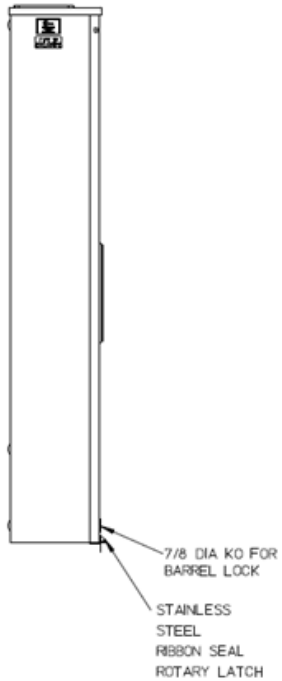

Left Side View

Front View Interior

Right Side View

Notes

- 1) FINISH: NATURAL
- 2) CABINET: .080 ALUMINUM
- 3) 320 AMP CONTINUOUS
600 VAC, 3 PHASE, 4-WIRE
320 AMP BYPASS
- 4) FOR BROOKS OR INTER-TITE STANDARD LENGTH BARREL LOCK IN CONJUNCTION WITH BROOKS LOCK GUARDS #865 OR" #86505, WITH PERMANENTLY WELDED" BRACKET.
- 5) MIDWEST LABEL ATTACHED TO THE END OF CARTON.
- 6) TEMPORARY CARDBOARD METER OPENING COVER PROVIDED.
- 7) MIDWEST LOGO STAMPED IN THE LOWER LEFT-HAND CORNER OF FRONT.

Bottom View

METER SKT-(1) 320A 600V 3P4W ALUM N3R 3PH 7-TERM LARGE HUB OPNG LEVER BYP AEP BARREL LK TPLX GRD TOP/BOT FED

CAT NO	DWG DATE	REV #
UAFTH7330TSHMEP	04/25/2016	02