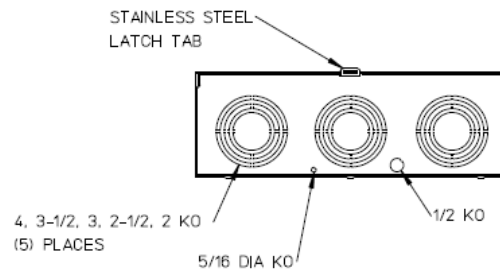

Left Side View

Front View Interior

Right Side View

Notes

- 1) FINISH: NATURAL
- 2) CABINET: .080 ALUMINUM
- 3) 320 AMP CONTINUOUS
600 VAC, 3 PHASE, 4-WIRE
320 AMP BYPASS
- 4) FOR BROOKS OR INTER-TITE STANDARD LENGTH BARREL LOCK IN CONJUNCTION WITH BROOKS LOCK GUARDS #865 OR" #86505, WITH PERMANENTLY WELDED" BRACKET.
- 5) MIDWEST LABEL ATTACHED TO THE END OF CARTON.
- 6) TEMPORARY CARDBOARD METER OPENING COVER PROVIDED.
- 7) MIDWEST LOGO STAMPED IN THE LOWER LEFT-HAND CORNER OF FRONT.

Bottom View

METER SKT-(1) 320A 600V 3P4W ALUM N3R 3PH 7-TERM LARGE HUB OPNG LEVER BYP AEP BARREL LK TPLX GRD TOP/BOT FED

CAT NO	DWG DATE	REV #
UAFTH7330TSHMEP	04/25/2016	02