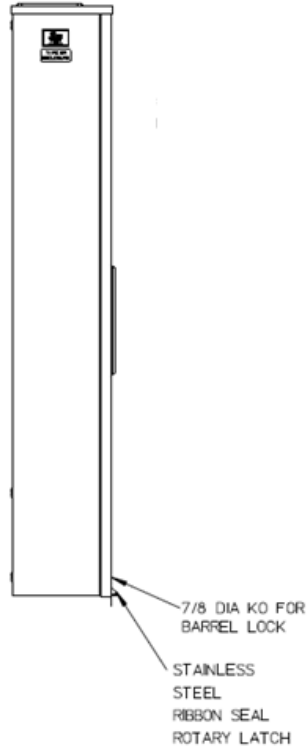

Left Side View

Front View Interior

Right Side View

Notes

- 1) FINISH: NATURAL
- 2) CABINET: .080 ALUMINUM
- 3) 320 AMP CONTINUOUS
600 VAC, 3 PHASE, 4-WIRE
320 AMP BYPASS
- 4) FOR BROOKS OR INTER-TITE STANDARD LENGTH BARREL LOCK IN CONJUNCTION WITH BROOKS LOCK GUARDS #865 OR* #86505, WITH PERMANENTLY WELDED** BRACKET.
- 5) MIDWEST LABEL ATTACHED TO THE END OF CARTON.
- 6) TEMPORARY CARDBOARD METER OPENING COVER PROVIDED.
- 7) MIDWEST LOGO STAMPED IN THE LOWER LEFT-HAND CORNER OF FRONT.

Bottom View

METER SKT-(1) 320A 600V 3P4W ALUM N3R 3PH 7-TERM LARGE HUB OPNG LVR BYP TPLX GRD AEP BARREL LK TOP/BOT FEED

CAT NO	DWG DATE	REV #
UAFTH7336TSHMEP	04/25/2016	02