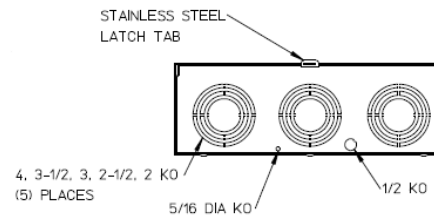

Left Side View

Front View Interior

Right Side View

Notes

- 1) FINISH: NATURAL
- 2) CABINET: .080 ALUMINUM
- 3) 320 AMP CONTINUOUS
600 VAC, 3 PHASE, 4-WIRE
320 AMP BYPASS
- 4) FOR BROOKS OR INTER-TITE STANDARD LENGTH BARREL LOCK IN CONJUNCTION WITH BROOKS LOCK GUARDS #865 OR* #86505, WITH PERMANENTLY WELDED** BRACKET.
- 5) MIDWEST LABEL ATTACHED TO THE END OF CARTON.
- 6) TEMPORARY CARDBOARD METER OPENING COVER PROVIDED.
- 7) MIDWEST LOGO STAMPED IN THE LOWER LEFT-HAND CORNER OF FRONT.

Bottom View

METER SKT-(1) 320A 600V 3P4W ALUM N3R 3PH 7-TERM LARGE HUB OPNG LVR BYP TPLX GRD AEP BARREL LK TOP/BOT FEED

CAT NO	DWG DATE	REV #
UAFTH7336TSHMEP	04/25/2016	02