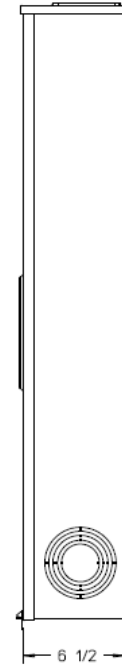

Left Side View

Front View Interior

Right Side View

Notes

- 1) FINISH: NATURAL
- 2) CABINET: .080 ALUMINUM
- 3) 320 AMP CONTINUOUS
600 VAC, 3 PHASE, 4-WIRE
320 AMP BYPASS
- 4) FOR BROOKS OR INTER-TITE STANDARD LENGTH BARREL LOCK IN CONJUNCTION WITH BROOKS LOCK GUARDS #865 OR* #86505, WITH PERMANENTLY WELDED** BRACKET.
- 5) MIDWEST LABEL ATTACHED TO THE END OF CARTON.
- 6) TEMPORARY CARDBOARD METER OPENING COVER PROVIDED.
- 7) MIDWEST LOGO STAMPED IN THE LOWER LEFT-HAND CORNER OF FRONT.

Bottom View

METER SKT-(1) 320A 600V 3P4W ALUM N3R 3PH 7-TERM LARGE HUB OPNG LVR BYP TPLX GRD AEP BARREL LK TOP/BOT FEED

CAT NO	DWG DATE	REV #
UAFTH7336TSHMEP	04/25/2016	02