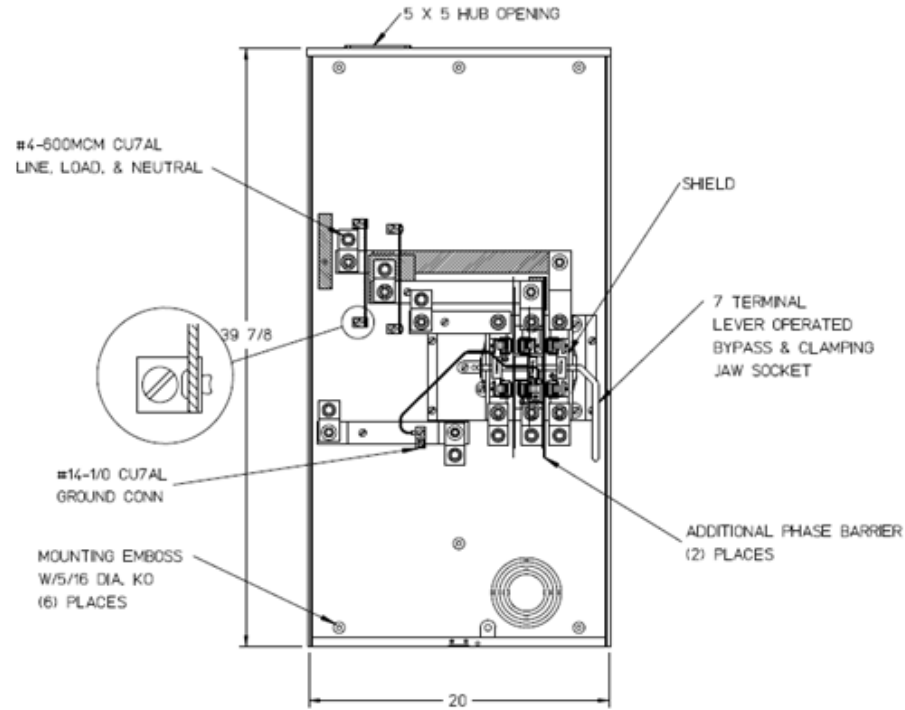

Left Side View

Front View Interior

Right Side View

Notes

- 1) FINISH: NATURAL
- 2) CABINET: .080 ALUMINUM
- 3) 320 AMP CONTINUOUS
600 VAC, 3 PHASE, 4-WIRE
320 AMP BYPASS
- 4) FOR BROOKS OR INTER-TITE STANDARD LENGTH BARREL LOCK IN CONJUNCTION WITH BROOKS LOCK GUARDS #865 OR* #86505, WITH PERMANENTLY WELDED** BRACKET.
- 5) MIDWEST LABEL ATTACHED TO THE END OF CARTON.
- 6) TEMPORARY CARDBOARD METER OPENING COVER PROVIDED.
- 7) MIDWEST LOGO STAMPED IN THE LOWER LEFT-HAND CORNER OF FRONT.

Bottom View

METER SKT-(1) 320A 600V 3P4W ALUM N3R 3PH 7-TERM LARGE HUB OPNG LVR BYP TPLX GRD AEP BARREL LK TOP/BOT FEED

CAT NO	DWG DATE	REV #
UAFTH7336TSHMEP	04/25/2016	02