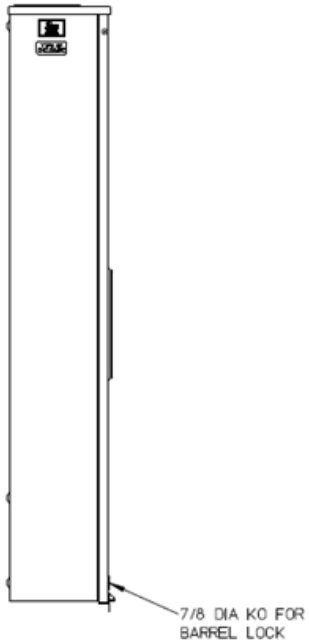

Left Side View

Front View Interior

Right Side View

Notes

- 1) FINISH: GRAY
- 2) CABINET: BACK IS FABRICATED FROM 14GA. GALV. STEEL. TOP, BOTTOM AND FRONT IS FABRICATED FROM 16GA. GALV. STEEL.
- 3) 320AMP CONTINUOUS
600 VAC, 3 PHASE, 4-WIRE
320AMP BYPASS
- 4) MIDWEST LABEL ATTACHED TO THE END OF CARTON.
- 5) TEMPORARY CARDBOARD METER OPENING COVER PROVIDED.
- 6) FOR BROOKS OR INTER-TITE STANDARD LENGTH BARREL LOCK IN CONJUNCTION WITH BROOKS LOCK GUARDS #865 OR* #86505, WITH PERMANENTLY WELDED** BRACKET.
- 7) MIDWEST LOGO STAMPED IN THE LOWER LEFT-HAND CORNER OF FRONT.

Bottom View

METER SKT-(1) 320A 600V 3P4W G90 N3R 7-TERM LARGE HUB OPNG TPLX GRD LEVER BYP AEP BARREL LK TOP/BOT FEED

CAT NO	DWG DATE	REV #
UFTH7330TMEP	06/22/2016	01