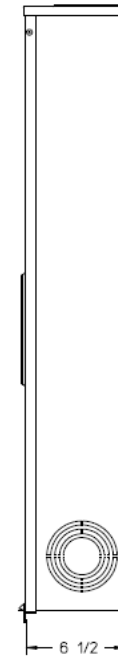

Left Side View

Front View Interior

Right Side View

Notes

- 1) FINISH: GRAY
- 2) CABINET: BACK IS FABRICATED FROM 14 GA GALV. STEEL. TOP, BOTTOM, & FRONT IS FABRICATED FROM 16 GA GALV. STEEL.
- 3) 320 AMP CONTINUOUS
600 VAC, 3 PHASE, 4-WIRE
320 AMP BYPASS
- 4) FOR BROOKS OR INTER-TITE STANDARD LENGTH BARREL LOCK IN CONJUNCTION WITH BROOKS LOCK GUARDS #865 OR #86505, WITH PERMANENTLY WELDED BRACKET.
- 5) MIDWEST LABEL ATTACHED TO THE END OF CARTON.
- 6) TEMPORARY CARDBOARD METER OPENING COVER PROVIDED.
- 7) MIDWEST LOGO STAMPED IN THE LOWER LEFT-HAND CORNER OF FRONT.

Bottom View

METER SKT-(1) 320A 600V 3P4W G90 N3R 7-TERM LARGE HUB OPNG TPLX GRD LEVER BYP AEP BARREL LK TOP/BOT FEED

CAT NO	DWG DATE	REV #
UFTH7336TMEP	06/22/2016	01