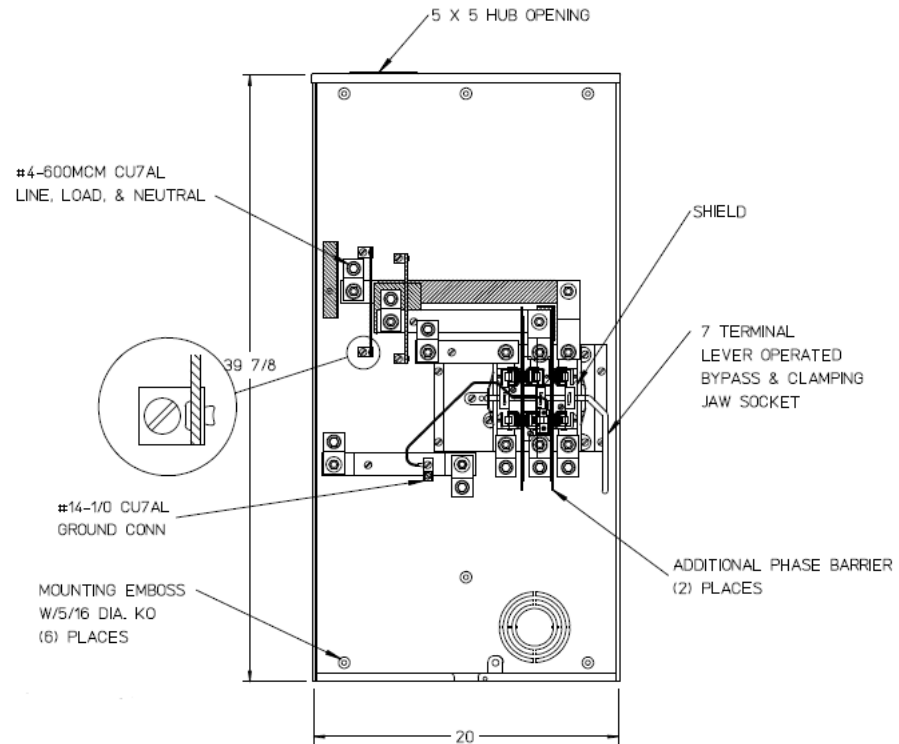

Left Side View

Front View Interior

Right Side View

Notes

- 1) FINISH: GRAY
- 2) CABINET: BACK IS FABRICATED FROM 14 GA GALV. STEEL. TOP, BOTTOM, & FRONT IS FABRICATED FROM 16 GA GALV. STEEL.
- 3) 320 AMP CONTINUOUS
600 VAC, 3 PHASE, 4-WIRE
320 AMP BYPASS
- 4) FOR BROOKS OR INTER-TITE STANDARD LENGTH BARREL LOCK IN CONJUNCTION WITH BROOKS LOCK GUARDS #865 OR #86505, WITH PERMANENTLY WELDED BRACKET.
- 5) MIDWEST LABEL ATTACHED TO THE END OF CARTON.
- 6) TEMPORARY CARDBOARD METER OPENING COVER PROVIDED.
- 7) MIDWEST LOGO STAMPED IN THE LOWER LEFT-HAND CORNER OF FRONT.

Bottom View

METER SKT-(1) 320A 600V 3P4W G90 N3R 7-TERM LARGE HUB OPNG TPLX GRD LEVER BYP AEP BARREL LK TOP/BOT FEED

CAT NO	DWG DATE	REV #
UFTH7336TMEP	06/22/2016	01