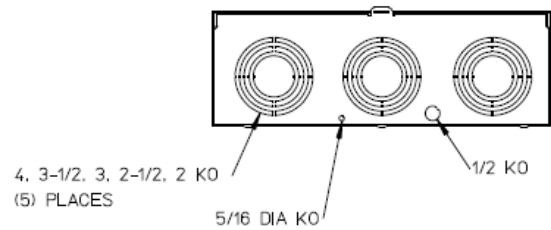

Left Side View

Front View Interior

Right Side View

Notes

- 1) FINISH: GRAY
- 2) CABINET: BACK IS FABRICATED FROM 14 GA GALV. STEEL. TOP, BOTTOM, & FRONT IS FABRICATED FROM 16 GA GALV. STEEL.
- 3) 320 AMP CONTINUOUS
600 VAC, 3 PHASE, 4-WIRE
320 AMP BYPASS
- 4) FOR BROOKS OR INTER-TITE STANDARD LENGTH BARREL LOCK IN CONJUNCTION WITH BROOKS LOCK GUARDS #865 OR #86505, WITH PERMANENTLY WELDED BRACKET.
- 5) MIDWEST LABEL ATTACHED TO THE END OF CARTON.
- 6) TEMPORARY CARDBOARD METER OPENING COVER PROVIDED.
- 7) MIDWEST LOGO STAMPED IN THE LOWER LEFT-HAND CORNER OF FRONT.

Bottom View

METER SKT-(1) 320A 600V 3P4W G90 N3R 7-TERM LARGE HUB OPNG TPLX GRD LEVER BYP AEP BARREL LK TOP/BOT FEED

CAT NO	DWG DATE	REV #
UFTH7336TMEP	06/22/2016	01