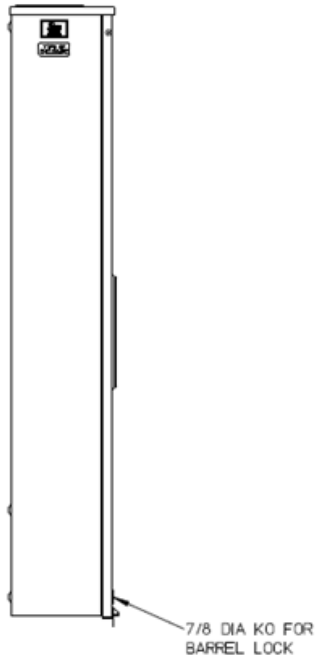

Left Side View

Front View Interior

Right Side View

Notes

- 1) FINISH: GRAY
- 2) CABINET: BACK IS FABRICATED FROM 14 GA GALV. STEEL. TOP, BOTTOM, & FRONT IS FABRICATED FROM 16 GA GALV. STEEL.
- 3) 320 AMP CONTINUOUS
600 VAC, 3 PHASE, 4-WIRE
320 AMP BYPASS
- 4) FOR BROOKS OR INTER-TITE STANDARD LENGTH BARREL LOCK IN CONJUNCTION WITH BROOKS LOCK GUARDS #865 OR #86505, WITH PERMANENTLY WELDED BRACKET.
- 5) MIDWEST LABEL ATTACHED TO THE END OF CARTON.
- 6) TEMPORARY CARDBOARD METER OPENING COVER PROVIDED.
- 7) MIDWEST LOGO STAMPED IN THE LOWER LEFT-HAND CORNER OF FRONT.

Bottom View

METER SKT-(1) 320A 600V 3P4W G90 N3R 7-TERM LARGE HUB OPNG TPLX GRD LEVER BYP AEP BARREL LK TOP/BOT FEED

CAT NO	DWG DATE	REV #
UFTH7336TMEP	06/22/2016	01