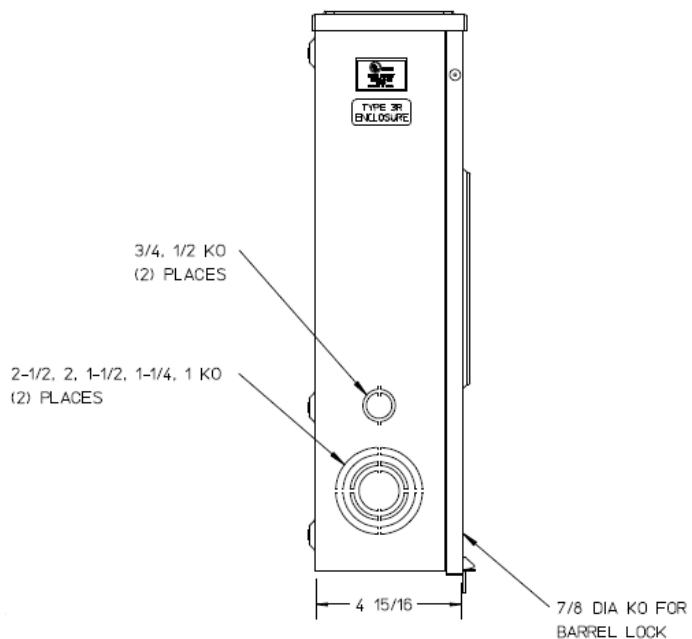

Left Side View

Front View Interior

Notes

- 1) FINISH: GRAY
- 2) CABINET: 16 GA GALV. STEEL
- 3) 200 AMP CONTINUOUS
600 VAC, 3 PHASE, 4-WIRE
200 AMP BYPASS
- 4) FOR BROOKS OR INTER-TITE STANDARD
LENGTH BARREL LOCK IN CONJUNCTION
WITH BROOKS LOCK GUARDS #865 OR
#86505, WITH PERMANENTLY WELDED
BRACKET.
- 5) MIDWEST LABEL ATTACHED TO THE END
OF CARTON.
- 6) TEMPORARY CARDBOARD METER OPENING
COVER PROVIDED.
- 7) MIDWEST LOGO STAMPED IN THE LOWER
LEFT-HAND CORNER OF FRONT.

Bottom View

METER SKT-(1) 200A 600V 3P4W G90 N3R 7-TERM LARGE HUB
OPNG (2) TPLX GRD LEVER BYP AEP BARREL LK TOP/BOT FEED

CAT NO	DWG DATE	REV #
UFTTH7213TMEP	06/22/2016	01