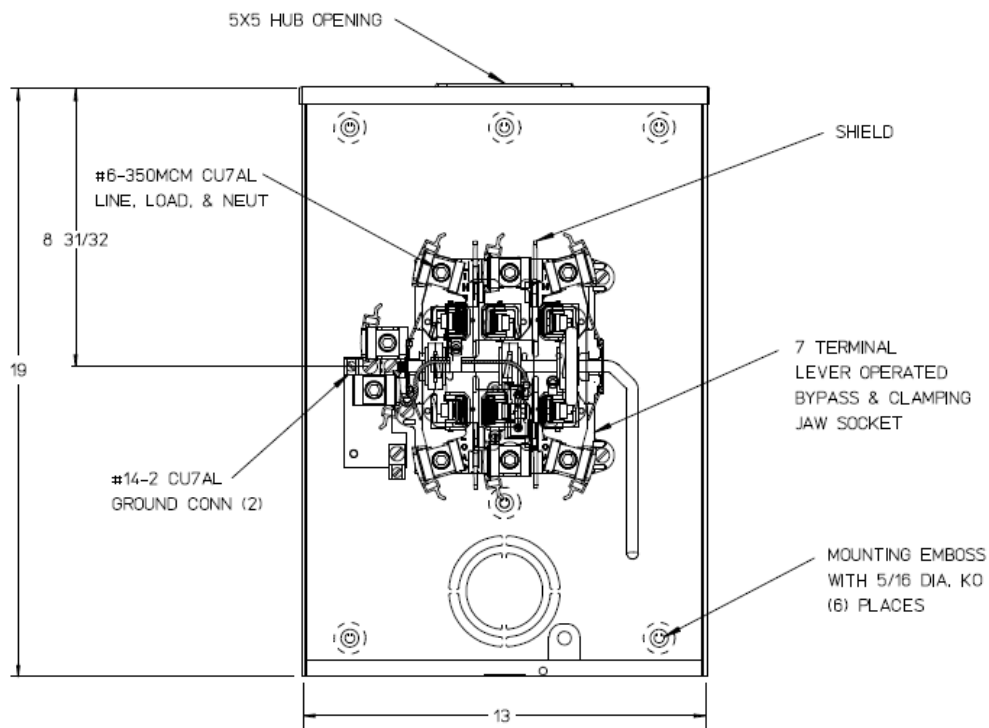

Left Side View

Front View Interior

Notes

- 1) FINISH: GRAY
- 2) CABINET: 16 GA GALV. STEEL
- 3) 200 AMP CONTINUOUS
600 VAC, 3 PHASE, 4-WIRE
200 AMP BYPASS
- 4) FOR BROOKS OR INTER-TITE STANDARD
LENGTH BARREL LOCK IN CONJUNCTION
WITH BROOKS LOCK GUARDS #865 OR
#86505, WITH PERMANENTLY WELDED
BRACKET.
- 5) MIDWEST LABEL ATTACHED TO THE END
OF CARTON.
- 6) TEMPORARY CARDBOARD METER OPENING
COVER PROVIDED.
- 7) MIDWEST LOGO STAMPED IN THE LOWER
LEFT-HAND CORNER OF FRONT.

Bottom View

METER SKT-(1) 200A 600V 3P4W G90 N3R 7-TERM LARGE HUB
OPNG (2) TPLX GRD LEVER BYP AEP BARREL LK TOP/BOT FEED

CAT NO	DWG DATE	REV #
UFTTH7213TMEP	06/22/2016	01