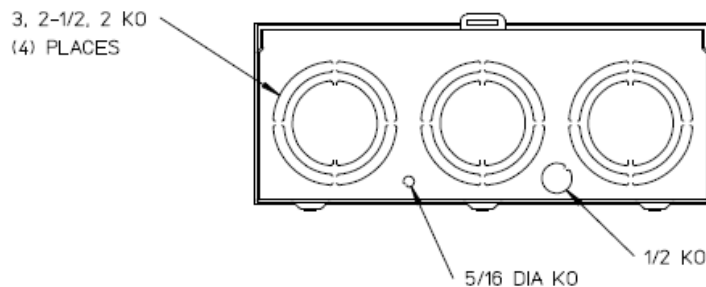

Left Side View

Front View Interior

Notes

- 1) FINISH: GRAY
- 2) CABINET: 16 GA GALV. STEEL
- 3) 200 AMP CONTINUOUS
600 VAC, 3 PHASE, 4-WIRE
200 AMP BYPASS
- 4) FOR BROOKS OR INTER-TITE STANDARD
LENGTH BARREL LOCK IN CONJUNCTION
WITH BROOKS LOCK GUARDS #865 OR
#86505, WITH PERMANENTLY WELDED
BRACKET.
- 5) MIDWEST LABEL ATTACHED TO THE END
OF CARTON.
- 6) TEMPORARY CARDBOARD METER OPENING
COVER PROVIDED.
- 7) MIDWEST LOGO STAMPED IN THE LOWER
LEFT-HAND CORNER OF FRONT.

Bottom View

METER SKT-(1) 200A 600V 3P4W G90 N3R 7-TERM LARGE HUB
OPNG (2) TPLX GRD LEVER BYP AEP BARREL LK TOP/BOT FEED

CAT NO	DWG DATE	REV #
UFTTH7213TMEP	06/22/2016	01