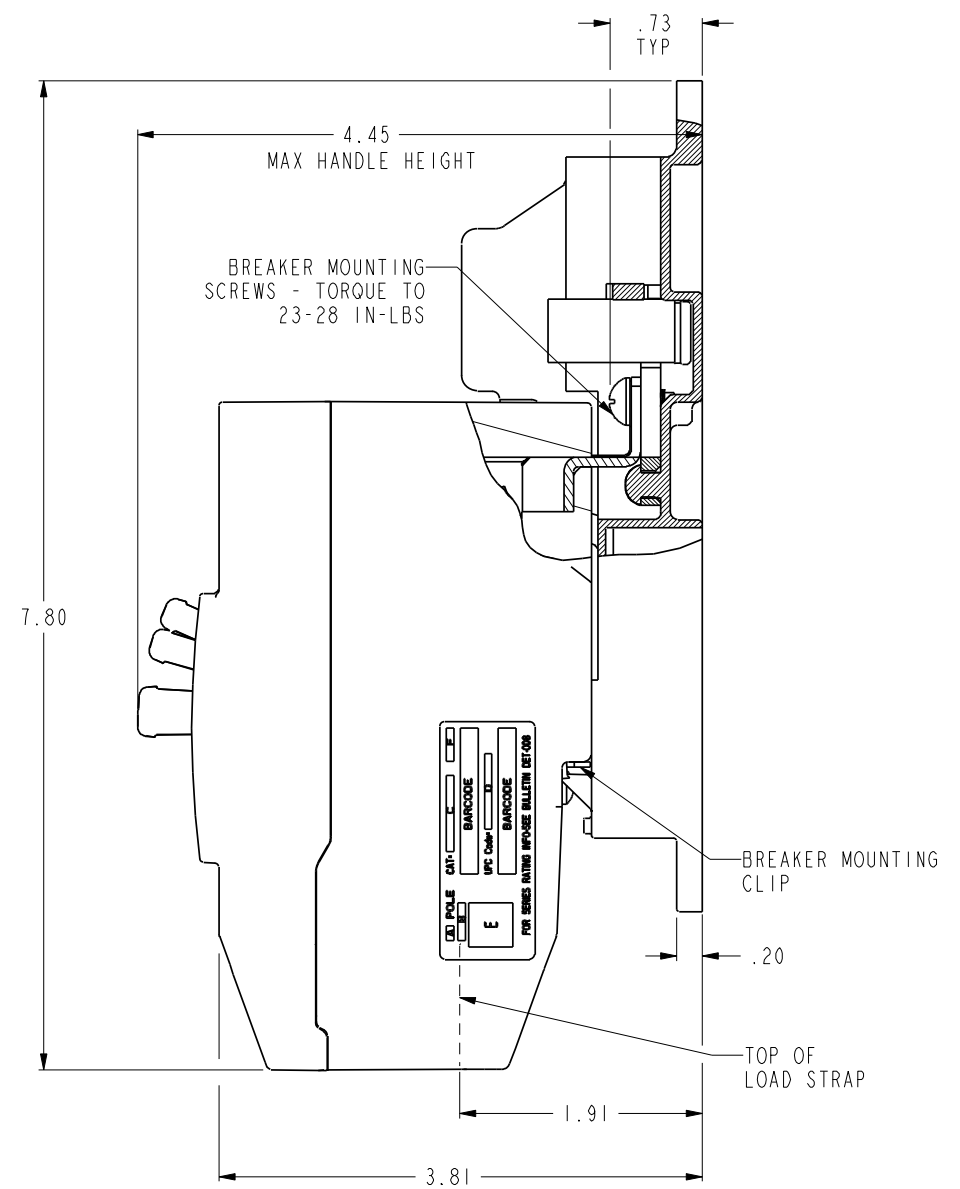

BASE WITH 3P BRKR INSTALLED

GE Consumer & Industrial		GENERAL ELECTRIC COMPANY	
TITLE OUTLINE DRAWING TEY3B125 BASE & 3P BRKR ASM			
SIZE C	DRAWING	REV 10110291	1
SCALE: 1:1	REF. No:	SHEET 1 OF 1	