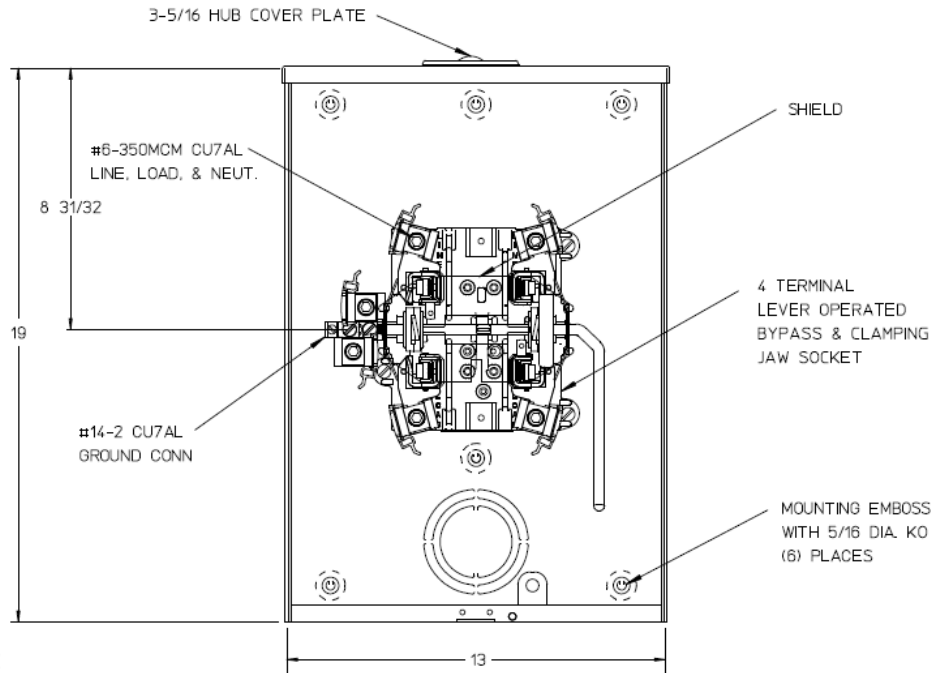

Front View

Side View

Notes

- 1) FINISH: GRAY
- 2) CABINET: .080 ALUM
- 3) 200 AMP CONTINUOUS, 600 VAC, 1 PHASE, 3 WIRE, 200 AMP BYPASS
- 4) GE LABEL ATTACHED TO THE END OF THE CARTON
- 5) TEMPORARY CARDBOARD METER OPENING COVER PROVIDED
- 6) GE LOGO STAMPED ON LOWER LEFT HAND CORNER OF THE FRONT
- 7) FOR BROOKS OR INNER-TITE STANDARD LENGTH BARREL LOCK IN CONJUNCTION WITH A BROOK LOCK GUARD #865 OR #86505 WITH A PERMANENTLY WELDED BRACKET

Bottom View

imagination at work

METER SKT 1-200A 600V 1P3W N3R ALUM 4-TERM SMALL HUBCVRP LVR BYP TPLX GRD AEP BARREL LK TOP/BOT FED

CAT NO	DWG DATE	REV #
1011692GE	03/30/2016	01