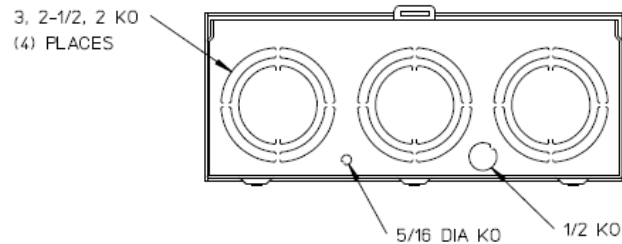

Front View

Side View

Notes

- 1) FINISH: GRAY
- 2) CABINET: .080 ALUM
- 3) 200 AMP CONTINUOUS, 600 VAC, 1 PHASE, 3 WIRE, 200 AMP BYPASS
- 4) GE LABEL ATTACHED TO THE END OF THE CARTON
- 5) TEMPORARY CARDBOARD METER OPENING COVER PROVIDED
- 6) GE LOGO STAMPED ON LOWER LEFT HAND CORNER OF THE FRONT
- 7) FOR BROOKS OR INNER-TITE STANDARD LENGTH BARREL LOCK IN CONJUNCTION WITH A BROOK LOCK GUARD #865 OR #86505 WITH A PERMANENTLY WELDED BRACKET

Bottom View

imagination at work

METER SKT 1-200A 600V 1P3W N3R ALUM 4-TERM SMALL HUBCVRP LVR BYP TPLX GRD AEP BARREL LK TOP/BOT FED

CAT NO	DWG DATE	REV #
1011692GE	03/30/2016	01