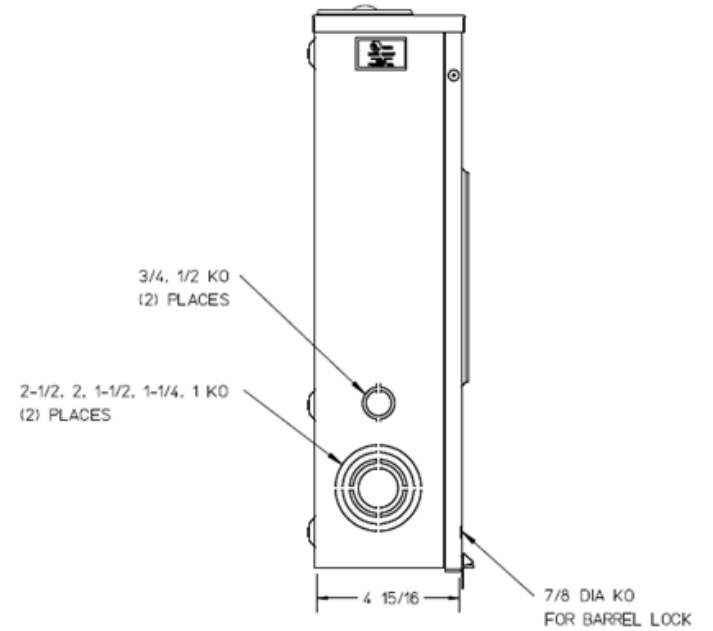

Front View

Side View

Notes

- 1) FINISH: GRAY
- 2) CABINET: .080 ALUM
- 3) 200 AMP CONTINUOUS, 600 VAC, 1 PHASE, 3 WIRE, 200 AMP BYPASS
- 4) GE LABEL ATTACHED TO THE END OF THE CARTON
- 5) TEMPORARY CARDBOARD METER OPENING COVER PROVIDED
- 6) GE LOGO STAMPED ON LOWER LEFT HAND CORNER OF THE FRONT
- 7) FOR BROOKS OR INNER-TITE STANDARD LENGTH BARREL LOCK IN CONJUNCTION WITH A BROOK LOCK GUARD #865 OR #86505 WITH A PERMANENTLY WELDED BRACKET

Bottom View

imagination at work

METER SKT 1-200A 600V 1P3W N3R ALUM 4-TERM SMALL HUBCVRP LVR BYP TPLX GRD AEP BARREL LK TOP/BOT FED

CAT NO	DWG DATE	REV #
1011692GE	03/30/2016	01