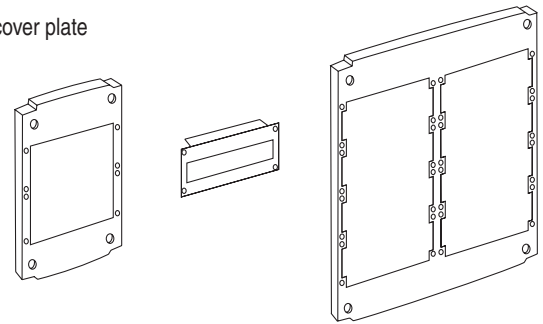

Individual modular cover plate