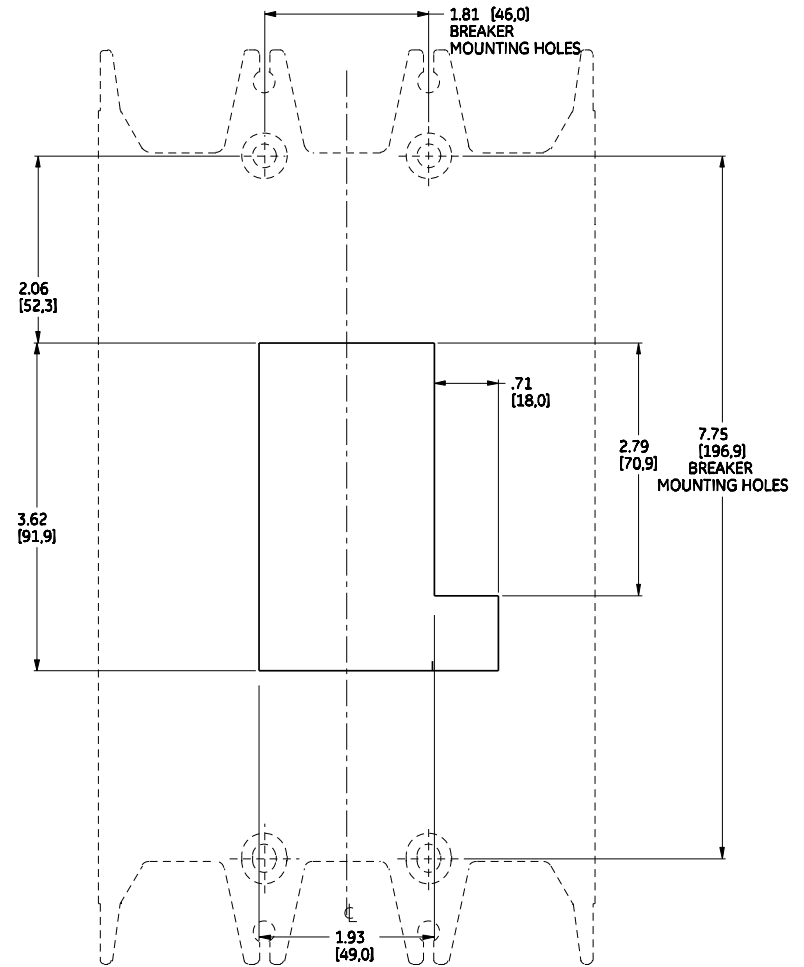

RECOMMENDED DOOR CUTOUT

OPTIONAL RECOMMENDED DOOR UNIT

DUAL DIMENSIONS- INCHES
(MILLIMETERS)

imagination at work

SPECTRA RMS G-FRAME CIRCUIT BREAKER
RECOMMENDED DOOR CUTOUT
APPLIES TO ALL SPECTRA G-FRAME BREAKERS

DWG NO.	DATE	REV
208C1549SH2	06/07/2010	05