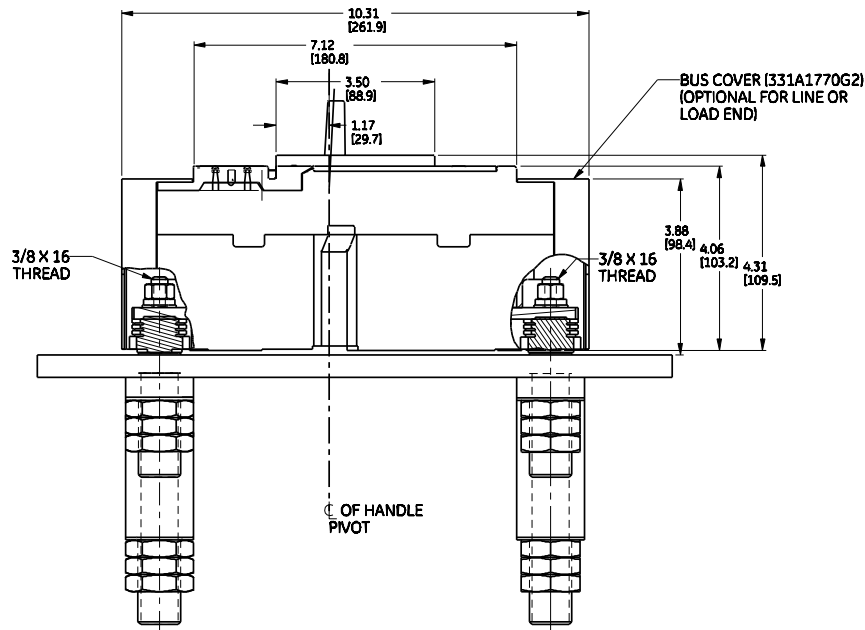

SPECTRA MVT & MET CIRCUIT BREAKER

SPECTRA RMS CIRCUIT BREAKER

DUAL DIMENSIONS - INCHES (MILLIMETERS)

imagination at work

SPECTRA RMS G-FRAME CIRCUIT BREAKER
 BACK CONNECTED STUDS
 APPLIES TO ALL SPECTRA G-FRAME BREAKERS

DWG NO.	DATE	REV
208C1549	06/07/2010	06