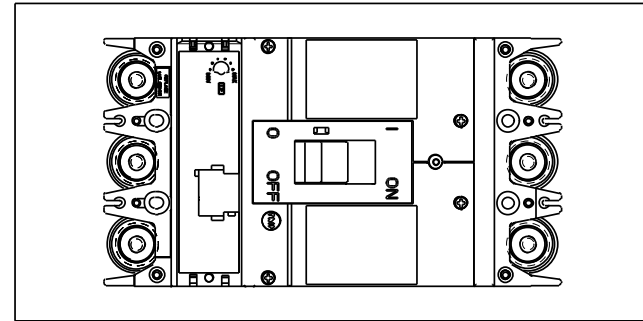

SPECTRA MVT & MET CIRCUIT BREAKER

SPECTRA RMS CIRCUIT BREAKER

DUAL DIMENSIONS - INCHES (MILLIMETERS)

imagination at work

SPECTRA RMS G-FRAME CIRCUIT BREAKER
 BACK CONNECTED STUDS
 APPLIES TO ALL SPECTRA G-FRAME BREAKERS