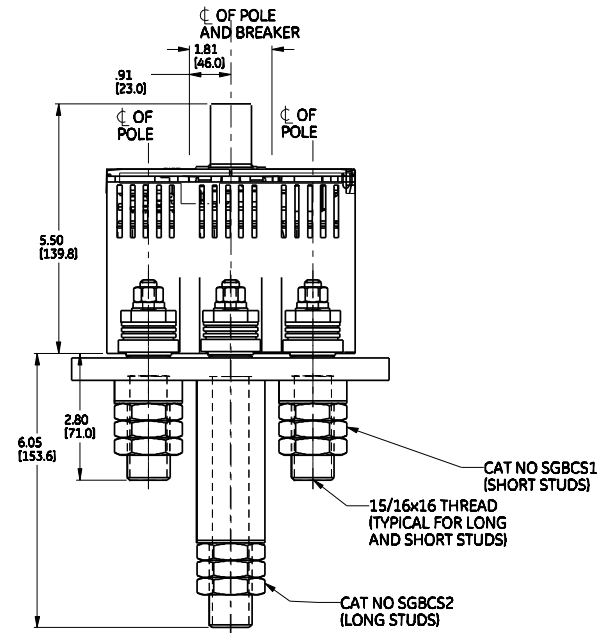

SPECTRA MVT & MET CIRCUIT BREAKER

SPECTRA RMS CIRCUIT BREAKER

DUAL DIMENSIONS - INCHES (MILLIMETERS)

imagination at work

SPECTRA RMS G-FRAME CIRCUIT BREAKER
 BACK CONNECTED STUDS
 APPLIES TO ALL SPECTRA G-FRAME BREAKERS

DWG NO.	DATE	REV
208C1549	06/07/2010	06