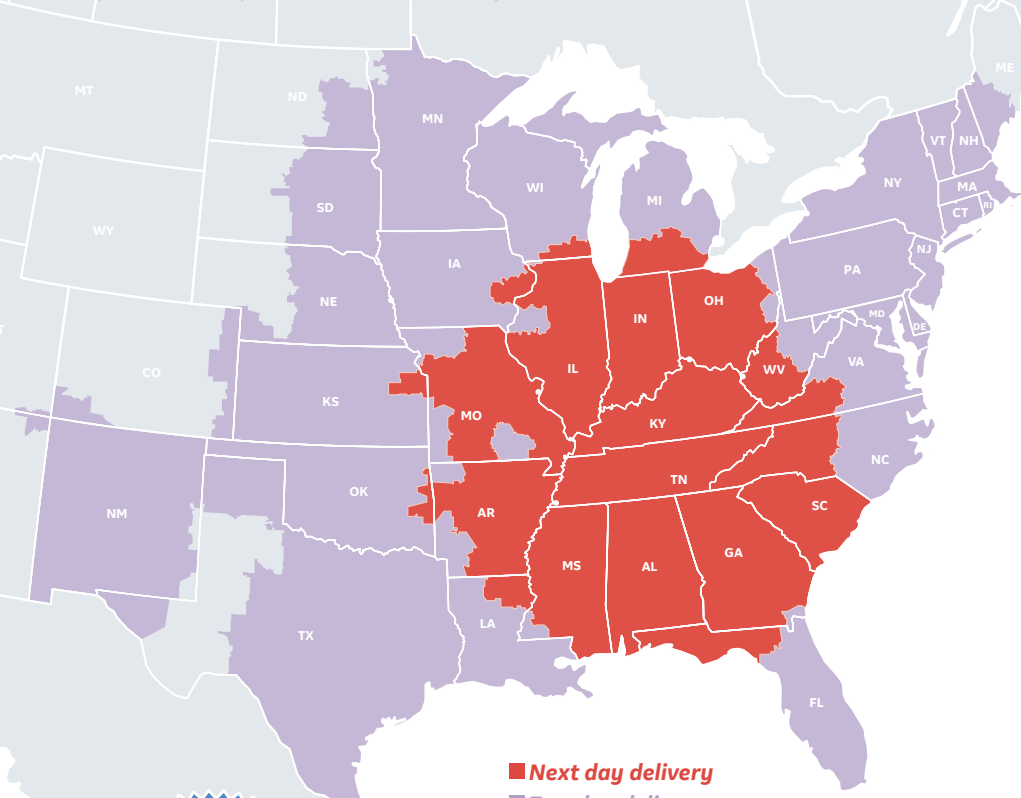

Extra service. No extra charge!

If your job requires a GE transformer at your door by tomorrow, we can get it to you at **no extra charge**. Contact your GE Customer Solutions Representative before **2:30pm EDT** and we'll get it packed up and ready-to-go.

- **Transformers** must be in stock in GE's Mt. Juliet, TN warehouse.
- **Call GE Customer Service** at 1-800-431-7867, Option #1. Call before 2:30pm EDT.
- **Tell Customer Service** "I need the transformers on this order shipped as part of the FastShip program".
 - Is your ship-to location inside the **red area? Ask for next day service.**
 - Is your ship to location inside the **purple area? Ask for 2-day service.**