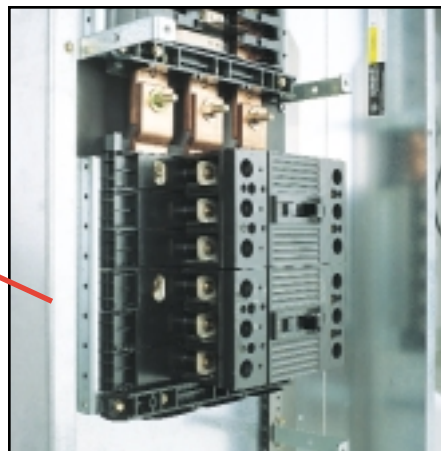

400 & 600A

Reversible interior eliminates the need to specify top or bottom feed

Main breaker or main lug kits allow for field convertibility

Split neutral simplifies wiring and speeds installation

Solid-state Spectra or thermal magnetic breakers meet various application needs

US Federal Spec W-C-375b/GEN Circuit Breakers

It's easy to see the advantages of Pro-Stock panelboards.

The versatility of Spectra RMS™ breakers delivers multiple benefits:

- Interchangeable trip using rating plugs
- True digital rms sensing
- Universal internal accessories are UL Listed for field installation
- Adjustable instantaneous with short-time tracking function
- CE marked and CSA rated

Up to six poles of 225A subfeed available in breaker styles that include TQD (shown) and Spectra SFHA

Field-installable TVSS (transient voltage surge suppressor), available for all panels at all amperages, features: