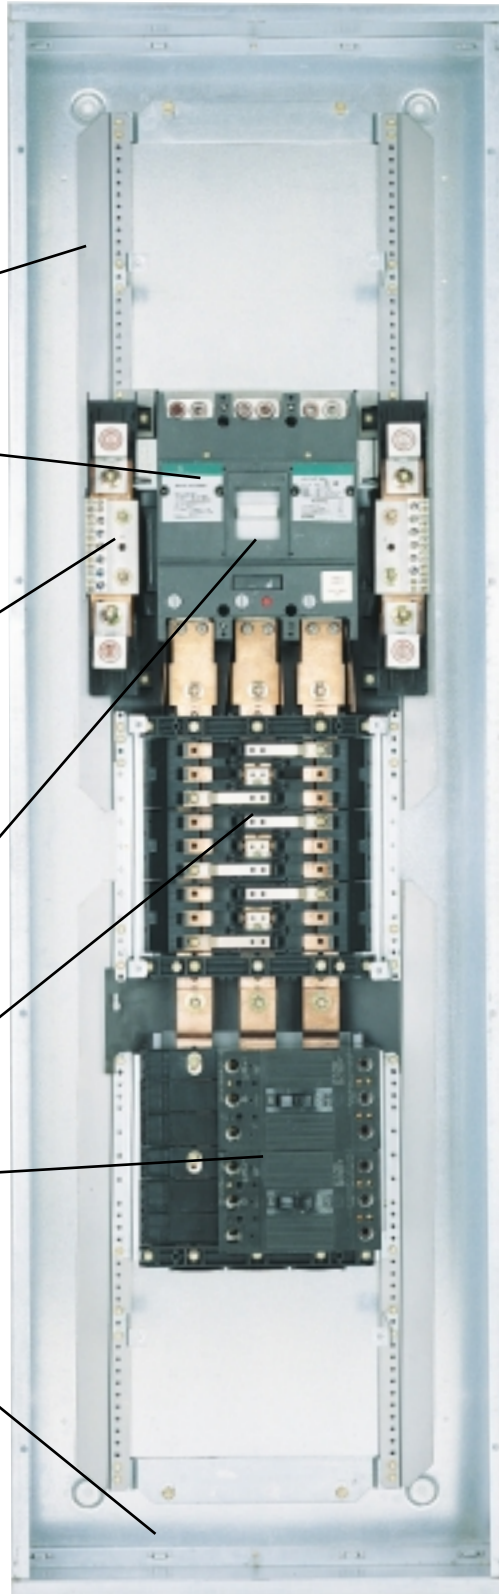

400 & 600A

Reversible interior eliminates the need to specify top or bottom feed

Main breaker or main lug kits allow for field convertibility

Split neutral simplifies wiring and speeds installation

Solid-state Spectra or thermal magnetic breakers meet various application needs

18 & 42 circuit interiors

Feed-thru lugs, or up to 6 poles of subfeeds

Only 2 box sizes, simplifying the selection process

Field installable TVSS kit (see reverse side)

Pro-Stock™ Panelboards

A-Series® Lighting Panels

Unassembled

Bolt on, 400 & 600 Amperes

18 & 42 Branch Circuits

240Vac 1 or 3 Phase or 480Y/277Vac 3 Phase

- Allows for top or bottom feed with main breaker or main lugs
- Flexible family of kits forms basis for over 2500 different lighting panels
- Accepts GE thermal magnetic or Spectra solid-state circuit breakers
- Feed-thru lugs or sub-feed breaker provisions are standard
- Modular kits allow field installation of 200% neutral, service entrance rating, breakers, lugs and TVSS

Up to six poles of 225A subfeed available in breaker styles that include TQD (shown) and Spectra SFHA

Field-installable TVSS (transient voltage surge suppressor), available for all panels at all amperages, features: