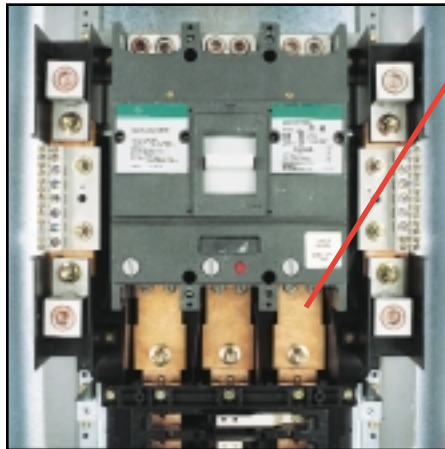

US Federal Spec W-C-375b/GEN Circuit Breakers

It's easy to see the advantages of Pro-Stock panelboards.

The versatility of Spectra RMS™ breakers delivers multiple benefits:

- Interchangeable trip using rating plugs
- True digital rms sensing
- Universal internal accessories are UL Listed for field installation
- Adjustable instantaneous with short-time tracking function
- CE marked and CSA rated