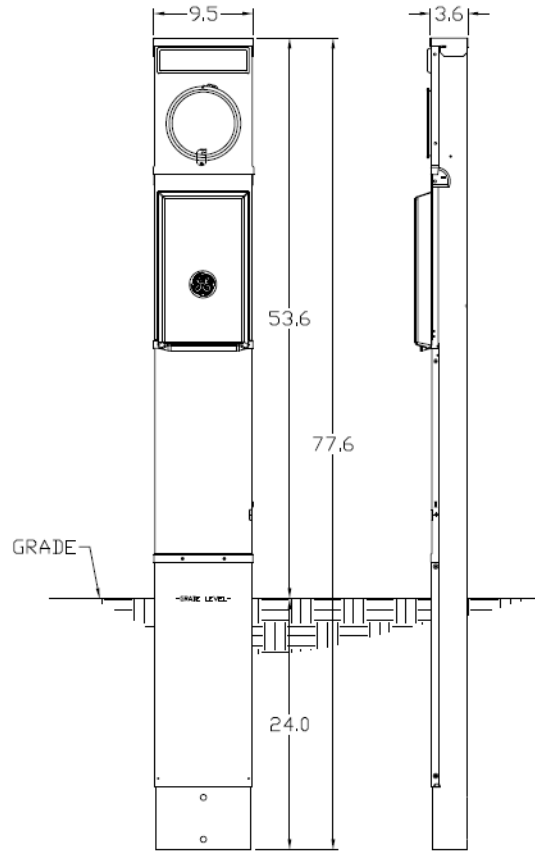

Top View

Front View Interior

Front View External Covers

Front Exterior View

Right Side View

Wire Range Size

CONNECTOR	COPPER		ALUMINUM	
	SOLID	STRAND	SOLID	STRAND
LINE	---	6-1/0	---	6-1/0
LOAD	14-10	14-10	---	---
NEUTRAL	14-4	14-4	14-4	14-4
POST LINE CONNECTORS SUITABLE FOR LOOP FEED	#6-350 KCMIL		#6-350 KCMIL	
EQUIP. GRND. POST	14-2/0	14-2/0	14-2/0	14-2/0

imagination at work

GE RV EQUIP-100A-MLO-RING TYPE-30A & 20A RECEPT EARTH BURIAL POST-SINGLE SIDED-UNLIGHTED-G90-N3R

CAT NO	DWG DATE	REV #
GE1LM032ES	05/13/2016	01