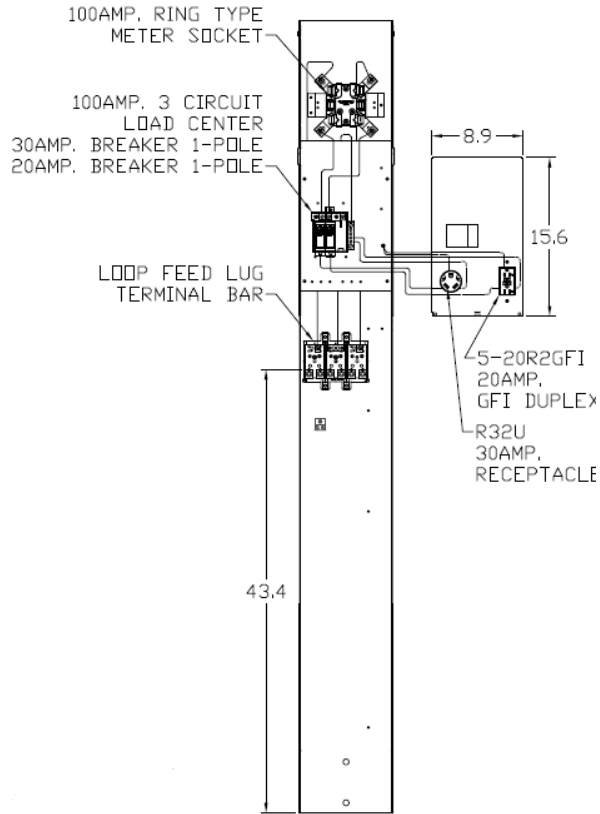

Top View

Front View Interior

Front View External Covers

Front Exterior View

Right Side View

Wire Range Size

CONNECTOR	COPPER		ALUMINUM	
	SOLID	STRAND	SOLID	STRAND
LINE	---	6-1/0	---	6-1/0
LOAD	14-10	14-10	---	---
NEUTRAL	14-4	14-4	14-4	14-4
POST LINE CONNECTORS SUITABLE FOR LOOP FEED	#6-350 KCMIL		#6-350 KCMIL	
EQUIP. GRND. POST	14-2/0	14-2/0	14-2/0	14-2/0

imagination at work

GE RV EQUIP-100A-MLO-RING TYPE-30A & 20A RECEPT EARTH BURIAL POST-SINGLE SIDED-UNLIGHTED-G90-N3R

CAT NO	DWG DATE	REV #
GE1LM032ES	05/13/2016	01