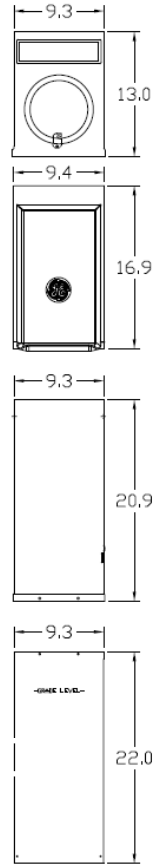

Top View

Front View Interior

Front View External Covers

Front Exterior View

Right Side View

Wire Range Size

CONNECTOR	COPPER		ALUMINUM	
	SOLID	STRAND	SOLID	STRAND
LINE	---	6-1/0	---	6-1/0
LOAD	14-10	14-10	---	---
NEUTRAL	14-4	14-4	14-4	14-4
POST LINE CONNECTORS SUITABLE FOR LOOP FEED	#6-350 KCMIL		#6-350 KCMIL	
EQUIP. GRND. POST	14-2/0	14-2/0	14-2/0	14-2/0

imagination at work

GE RV EQUIP-100A-MLO-RING TYPE-30A & 20A RECEPT EARTH BURIAL POST-SINGLE SIDED-UNLIGHTED-G90-N3R

CAT NO	DWG DATE	REV #
GE1LM032ES	05/13/2016	01