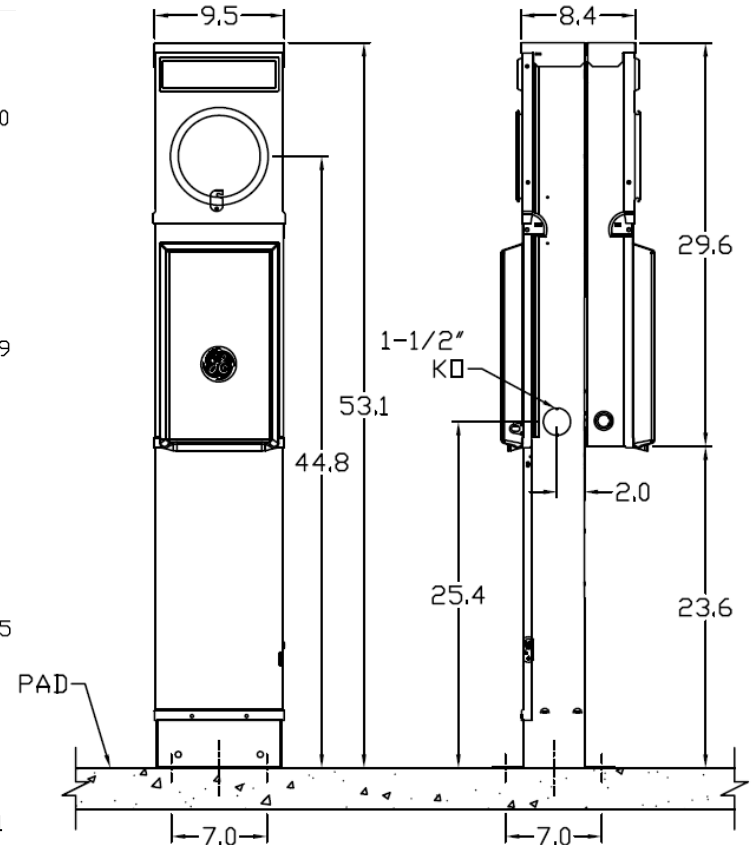

Front View Interior

Front View External Covers

Front View Exterior

Right Side View

Bottom View

Wire Range Size

CONNECTOR	COPPER		ALUMINUM	
	SOLID	STRAND	SOLID	STRAND
LINE	---	6-1/0	---	6-1/0
LOAD	14-10	14-10	---	---
NEUTRAL LARGE HOLE	12-8	12-1/0	10-8	10-1/0
NEUTRAL SMALL HOLE	14-8	14-4	12-8	12-4
POST LINE CONNECTORS SUITABLE FOR LOOP FEED	#6-350 KCMIL		#6-350 KCMIL	
EQUIP. GRND. PDST	14-2/0	14-2/0	14-2/0	14-2/0

NOTES: EARTH BURIAL POST

imagination at work

GE RV EQUIP-100A-MLO-RING TYPE-50A,30A&20A RECEPT
EARTH BURIAL POST-BACK TO BACK-UNLIGHTED-N3R-G90

CAT NO	DWG DATE	REV #
GE1LM532EB	05/13/2016	01