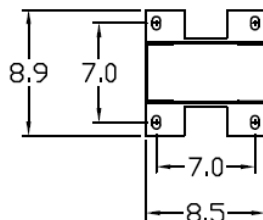

Front View Interior

Front View External Covers

Front View Exterior

Right Side View

Bottom View

Wire Range Size

CONNECTOR	COPPER		ALUMINUM	
	SOLID	STRAND	SOLID	STRAND
LINE	---	6-1/0	---	6-1/0
LOAD	14-10	14-10	---	---
NEUTRAL LARGE HOLE	12-8	12-1/0	10-8	10-1/0
NEUTRAL SMALL HOLE	14-8	14-4	12-8	12-4
POST LINE CONNECTORS SUITABLE FOR LOOP FEED	#6-350 KCMIL		#6-350 KCMIL	
EQUIP. GRND. PDST	14-2/0	14-2/0	14-2/0	14-2/0