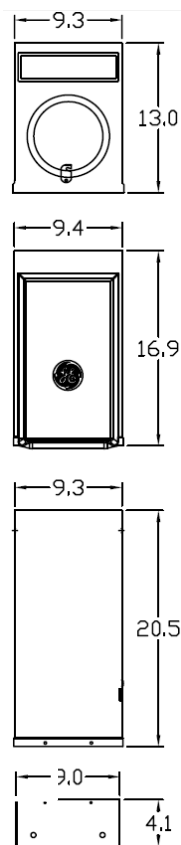

Front View Interior

Front View External Covers

Front View Exterior

Right Side View

Bottom View

Wire Range Size

CONNECTOR	COPPER		ALUMINUM	
	SOLID	STRAND	SOLID	STRAND
LINE	---	6-1/0	---	6-1/0
LOAD	14-10	14-10	---	---
NEUTRAL LARGE HOLE	12-8	12-1/0	10-8	10-1/0
NEUTRAL SMALL HOLE	14-8	14-4	12-8	12-4
POST LINE CONNECTORS SUITABLE FOR LOOP FEED	#6-350 KCMIL		#6-350 KCMIL	
EQUIP. GRND. PDST	14-2/0	14-2/0	14-2/0	14-2/0

NOTES: EARTH BURIAL POST

imagination at work

GE RV EQUIP-100A-MLO-RING TYPE-50A,30A&20A RECEPT
EARTH BURIAL POST-BACK TO BACK-UNLIGHTED-N3R-G90

CAT NO	DWG DATE	REV #
GE1LM532EB	05/13/2016	01