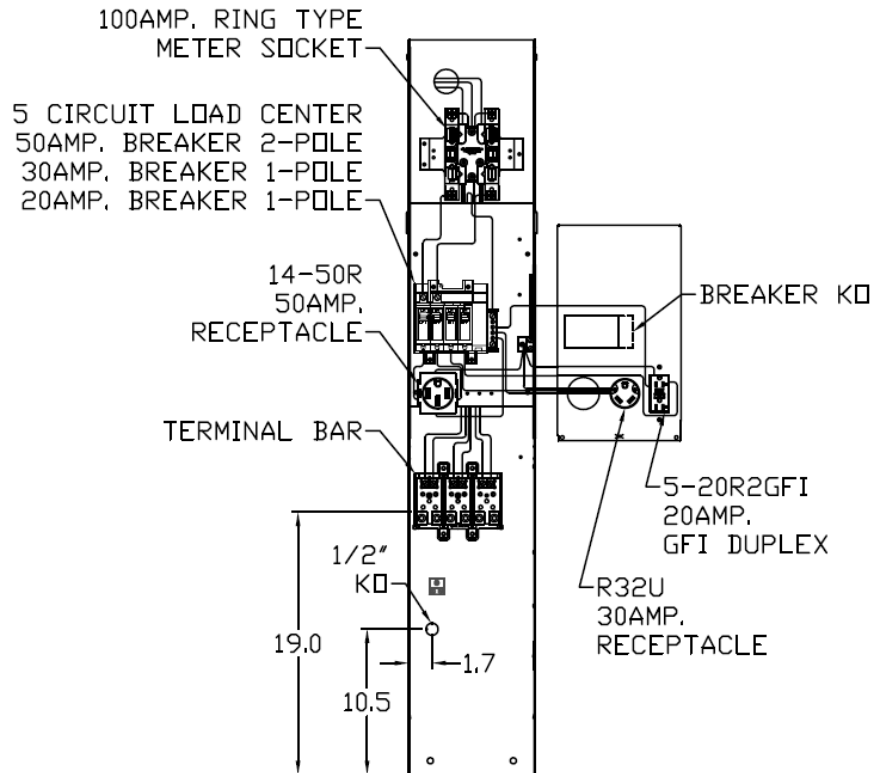

Front View Interior

Front View External Covers

Front View Exterior

Right Side View

Bottom View

Wire Range Size

CONNECTOR	COPPER		ALUMINUM	
	SOLID	STRAND	SOLID	STRAND
LINE	---	6-1/0	---	6-1/0
LOAD	14-10	14-10	---	---
NEUTRAL LARGE HOLE	12-8	12-1/0	10-8	10-1/0
NEUTRAL SMALL HOLE	14-8	14-4	12-8	12-4
POST LINE CONNECTORS SUITABLE FOR LOOP FEED	#6-350 KCMIL		#6-350 KCMIL	
EQUIP. GRND. PDST	14-2/0	14-2/0	14-2/0	14-2/0

NOTES: EARTH BURIAL POST

imagination at work

GE RV EQUIP-100A-MLO-RING TYPE-50A,30A&20A RECEPT
EARTH BURIAL POST-BACK TO BACK-UNLIGHTED-N3R-G90

CAT NO	DWG DATE	REV #
GE1LM532EB	05/13/2016	01