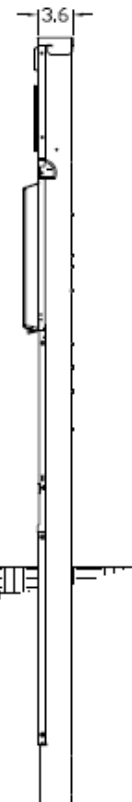

Front View Interior

Front View External Cover

Front View Exterior

Right Side View

Top View

Wire Range Size

CONNECTOR	COPPER		ALUMINUM	
	SOLID	STRAND	SOLID	STRAND
LINE	---	6-1/0	---	6-1/0
LOAD	14-10	14-10	---	---
NEUTRAL	14-4	14-4	14-4	14-4
POST LINE CONNECTORS SUITABLE FOR LOOP FEED	#6-350	KCMIL	#6-350	KCMIL
EQUIP. GRND. POST	14-2/0	14-2/0	14-2/0	14-2/0

NOTES: EARTH BURIAL POST

imagination at work

GE RV EQUIP-100A-MLO-RING TYPE-50A,30A&20A RECEPT -G90
EARTH BURIAL POST-SGL SIDE-20AGFI BRKR- UNLIGHTED-N3R

CAT NO	DWG DATE	REV #
GE1LM532ESG	05/13/2016	01