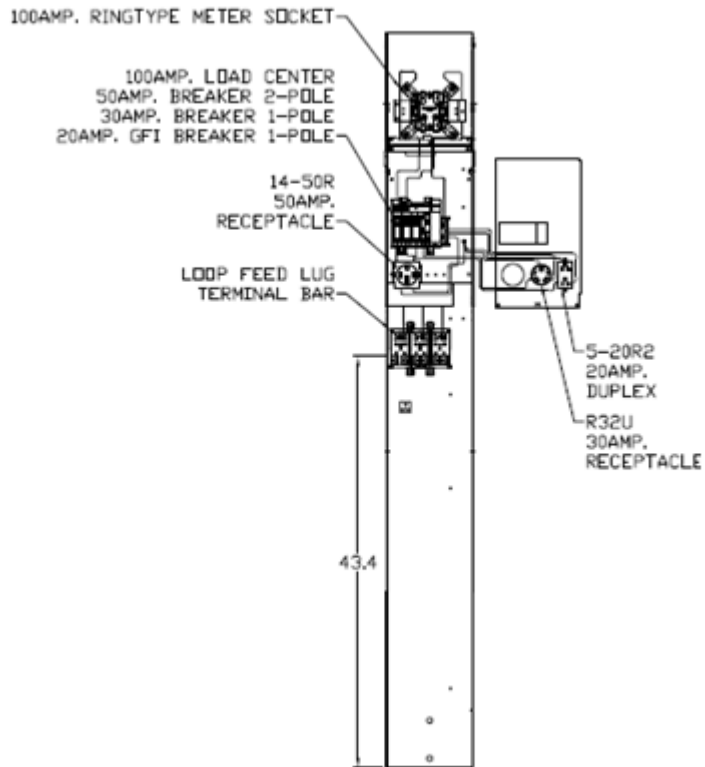

Front View Interior

Front View External Cover

Front View Exterior

Right Side View

Top View

Wire Range Size

CONNECTOR	COPPER		ALUMINUM	
	SOLID	STRAND	SOLID	STRAND
LINE	---	6-1/0	---	6-1/0
LOAD	14-10	14-10	---	---
NEUTRAL	14-4	14-4	14-4	14-4
POST LINE CONNECTORS SUITABLE FOR LOOP FEED	#6-350	KCMIL	#6-350	KCMIL
EQUIP. GRND. POST	14-2/0	14-2/0	14-2/0	14-2/0

NOTES: EARTH BURIAL POST

imagination at work

GE RV EQUIP-100A-MLO-RING TYPE-50A,30A&20A RECEPT -G90
EARTH BURIAL POST-SGL SIDE-20AGFI BRKR- UNLIGHTED-N3R

CAT NO	DWG DATE	REV #
GE1LM532ESG	05/13/2016	01