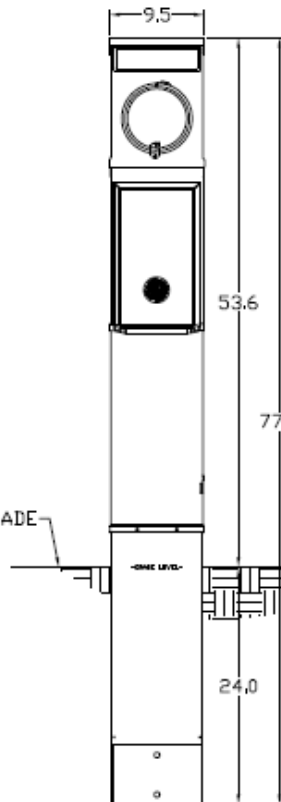

Front View Interior

Front View External Cover

Front View Exterior

Right Side View

Top View

Wire Range Size

CONNECTOR	COPPER		ALUMINUM	
	SOLID	STRAND	SOLID	STRAND
LINE	---	6-1/0	---	6-1/0
LOAD	14-10	14-10	---	---
NEUTRAL	14-4	14-4	14-4	14-4
POST LINE CONNECTORS SUITABLE FOR LOOP FEED	#6-350	KCMIL	#6-350	KCMIL
EQUIP. GRND. POST	14-2/0	14-2/0	14-2/0	14-2/0

NOTES: EARTH BURIAL POST

imagination at work

GE RV EQUIP-100A-MLO-RING TYPE-50A,30A&20A RECEPT -G90
EARTH BURIAL POST-SGL SIDE-20AGFI BRKR- UNLIGHTED-N3R

CAT NO	DWG DATE	REV #
GE1LM532ESG	05/13/2016	01