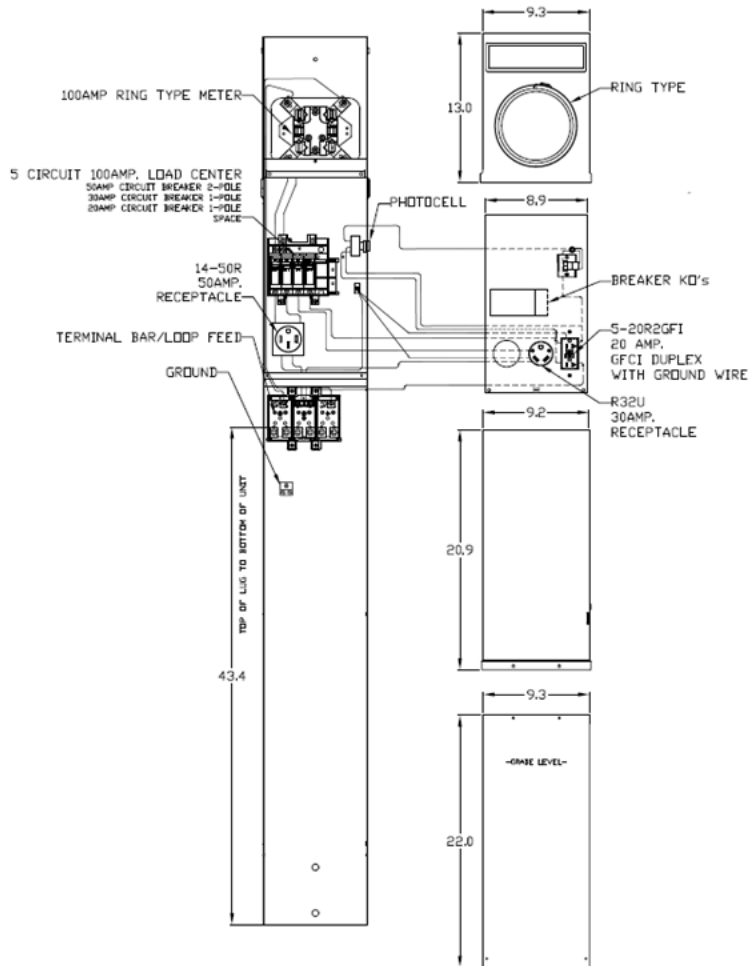

Front View Interior

Front View External Covers

Receptacle Section Cover

Front Exterior View

Right Side View

Wire Range Size

CONNECTOR	COPPER		ALUMINUM	
	SOLID	STRAND	SOLID	STRAND
LINE	---	6-1/0	---	6-1/0
LOAD	14-10	14-10	---	---
NEUTRAL	14-4	14-4	14-4	14-4
POST LINE CONNECTORS SUITABLE FOR LOOP FEED	#6-350 KCMIL		#6-350 KCMIL	
EQUIP, GRND, POST	14-2/0	14-2/0	14-2/0	14-2/0

NOTES: EARTH BURIAL POST

imagination at work

GE RV EQUIP-100A-MLO-RING TYPE-50A,30A&20A RECEPT
EARTH BURIAL POST - SINGLE SIDED - LIGHTED - G90 - N3R

CAT NO	DWG DATE	REV #
GE1LM532ESL	05/13/2016	01