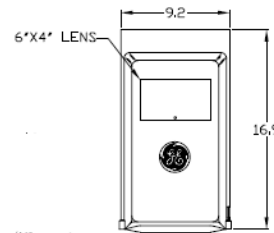

Front View Interior

Front View External Covers

Receptacle Section Cover

Front Exterior View

Right Side View

Wire Range Size

CONNECTOR	COPPER		ALUMINUM	
	SOLID	STRAND	SOLID	STRAND
LINE	---	6-1/0	---	6-1/0
LOAD	14-10	14-10	---	---
NEUTRAL	14-4	14-4	14-4	14-4
POST LINE CONNECTORS SUITABLE FOR LOOP FEED	#6-350 KCMIL		#6-350 KCMIL	
EQUIP, GRND, POST	14-2/0	14-2/0	14-2/0	14-2/0

NOTES: EARTH BURIAL POST

imagination at work

GE RV EQUIP-100A-MLO-RING TYPE-50A,30A&20A RECEPT
EARTH BURIAL POST - SINGLE SIDED - LIGHTED - G90 - N3R

CAT NO	DWG DATE	REV #
GE1LM532ESL	05/13/2016	01