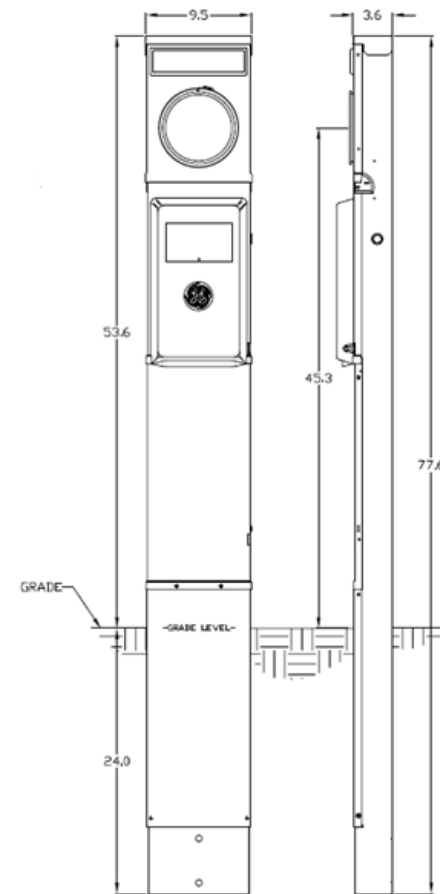

Front View Interior

Front View External Covers

Receptacle Section Cover

Front Exterior View

Right Side View

Wire Range Size

CONNECTOR	COPPER		ALUMINUM	
	SOLID	STRAND	SOLID	STRAND
LINE	---	6-1/0	---	6-1/0
LOAD	14-10	14-10	---	---
NEUTRAL	14-4	14-4	14-4	14-4
POST LINE CONNECTORS SUITABLE FOR LOOP FEED	#6-350 KCMIL		#6-350 KCMIL	
EQUIP, GRND, POST	14-2/0	14-2/0	14-2/0	14-2/0

NOTES: EARTH BURIAL POST

imagination at work

GE RV EQUIP-100A-MLO-RING TYPE-50A,30A&20A RECEPT
EARTH BURIAL POST - SINGLE SIDED - LIGHTED - G90 - N3R

CAT NO	DWG DATE	REV #
GE1LM532ESL	05/13/2016	01