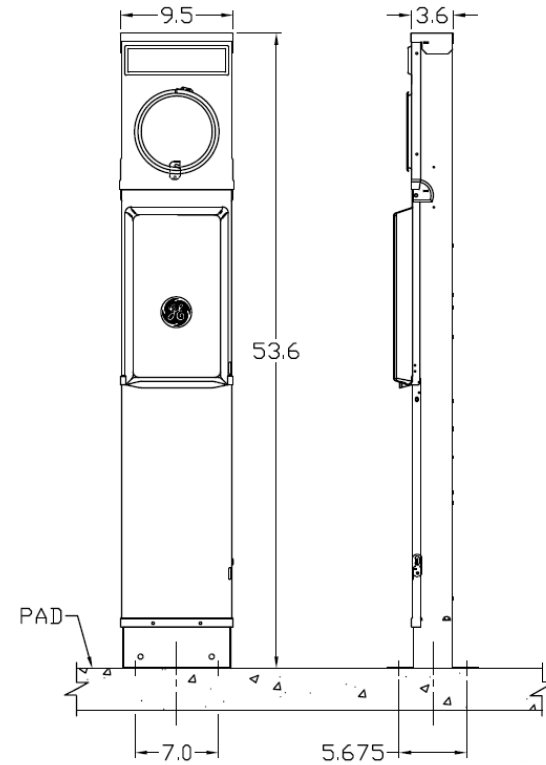

Top View

**Front View
External Covers**

**Front
Exterior View**

**Right Side
View**

**Front View
Interior**

Bottom View

Wire Range Size

CONNECTOR	COPPER		ALUMINUM	
	SOLID	STRAND	SOLID	STRAND
LINE	---	6-1/0	---	6-1/0
LOAD	14-10	14-10	---	---
NEUTRAL	14-4	14-4	14-4	14-4
POST LINE CONNECTORS SUITABLE FOR LOOP FEED	#6-350 KCMIL		#6-350 KCMIL	
EQUIP. GRND. POST	14-2/0	14-2/0	14-2/0	14-2/0

imagination at work

GE RV EQUIP-100A-MLO-RING TYPE-50A,30A&20A RECEPT
PAD MOUNT POST-SINGLE SIDED-UNLIGHTED-G90-N3R

CAT NO	DWG DATE	REV #
GE1LM532PS	05/13/2016	01