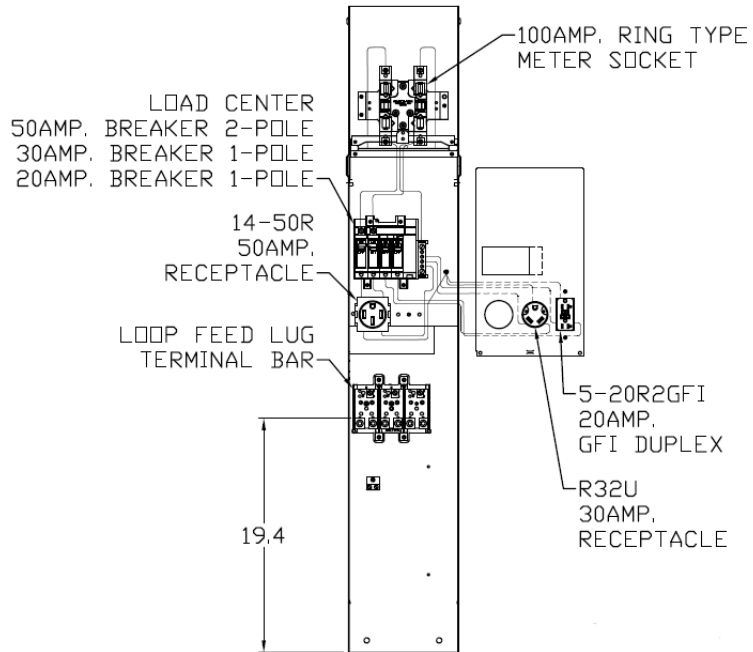

Top View

**Front View
External Covers**

**Front
Exterior View**

**Right Side
View**

**Front View
Interior**

Bottom View

Wire Range Size

CONNECTOR	COPPER		ALUMINUM	
	SOLID	STRAND	SOLID	STRAND
LINE	---	6-1/0	---	6-1/0
LOAD	14-10	14-10	---	---
NEUTRAL	14-4	14-4	14-4	14-4
POST LINE CONNECTORS SUITABLE FOR LOOP FEED	#6-350 KCMIL		#6-350 KCMIL	
EQUIP. GRND. POST	14-2/0	14-2/0	14-2/0	14-2/0

imagination at work

GE RV EQUIP-100A-MLO-RING TYPE-50A,30A&20A RECEPT
PAD MOUNT POST-SINGLE SIDED-UNLIGHTED-G90-N3R

CAT NO	DWG DATE	REV #
GE1LM532PS	05/13/2016	01