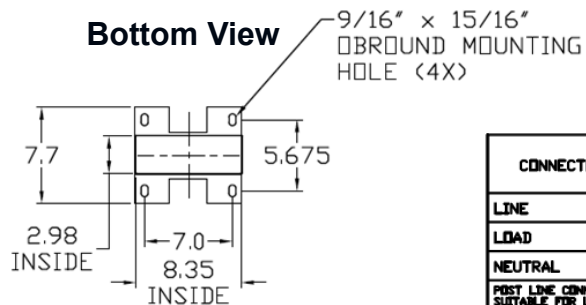

Top View

**Front View
External Covers**

**Front
Exterior View**

**Right Side
View**

**Front View
Interior**

Bottom View

Wire Range Size

CONNECTOR	COPPER		ALUMINUM	
	SOLID	STRAND	SOLID	STRAND
LINE	---	6-1/0	---	6-1/0
LOAD	14-10	14-10	---	---
NEUTRAL	14-4	14-4	14-4	14-4
POST LINE CONNECTORS SUITABLE FOR LOOP FEED	#6-350 KCMIL		#6-350 KCMIL	
EQUIP. GRND. POST	14-2/0	14-2/0	14-2/0	14-2/0

imagination at work

GE RV EQUIP-100A-MLO-RING TYPE-50A,30A&20A RECEPT
PAD MOUNT POST-SINGLE SIDED-UNLIGHTED-G90-N3R

CAT NO	DWG DATE	REV #
GE1LM532PS	05/13/2016	01