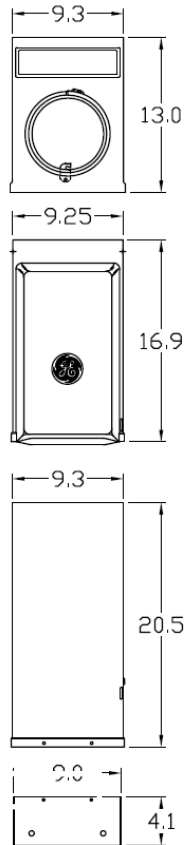

Top View

**Front View
External Covers**

**Front
Exterior View**

**Right Side
View**

**Front View
Interior**

Bottom View

Wire Range Size

CONNECTOR	COPPER		ALUMINUM	
	SOLID	STRAND	SOLID	STRAND
LINE	---	6-1/0	---	6-1/0
LOAD	14-10	14-10	---	---
NEUTRAL	14-4	14-4	14-4	14-4
POST LINE CONNECTORS SUITABLE FOR LOOP FEED	#6-350 KCMIL		#6-350 KCMIL	
EQUIP. GRND. POST	14-2/0	14-2/0	14-2/0	14-2/0

imagination at work

GE RV EQUIP-100A-MLO-RING TYPE-50A,30A&20A RECEPT
PAD MOUNT POST-SINGLE SIDED-UNLIGHTED-G90-N3R

CAT NO	DWG DATE	REV #
GE1LM532PS	05/13/2016	01