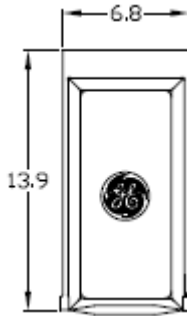

Top View

Front View Interior

Front View External Cover

Front Exterior View

Right Side View

Wire Range Size

CONNECTOR	COPPER		ALUMINUM	
	SOLID	STRAND	SOLID	STRAND
LINE	14-8	14-1/0	12-8	12-1/0
LOAD	14-10	14-10	---	---
NEUTRAL	14-4	14-4	14-4	14-4
POST LINE CONNECTORS SUITABLE FOR LOOP FEED	#6-350 KCMIL		#6-350 KCMIL	
EQUIP. GRND. POST	14-2/0	14-2/0	14-2/0	14-2/0