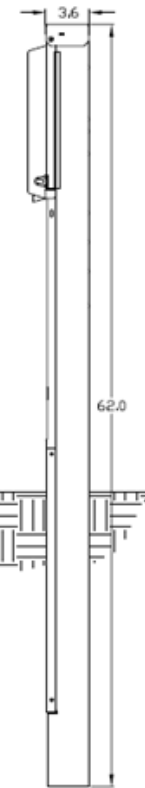

Top View

Front View Interior

Front View External Cover

Front Exterior View

Right Side View

Wire Range Size

CONNECTOR	COPPER		ALUMINUM	
	SOLID	STRAND	SOLID	STRAND
LINE	14-8	14-1/0	12-8	12-1/0
LOAD	14-10	14-10	---	---
NEUTRAL	14-4	14-4	14-4	14-4
POST LINE CONNECTORS SUITABLE FOR LOOP FEED	#6-350 KCMIL		#6-350 KCMIL	
EQUIP. GRND. POST	14-2/0	14-2/0	14-2/0	14-2/0

imagination at work

GE RV EQUIP-100A-MLO-UNMETERED - 30A & 20A RECEPT
EARTH BURIAL-SINGLE SIDED-UNLIGHTED-G90-N3R

CAT NO	DWG DATE	REV #
GE1LU032ES	05/17/2016	01