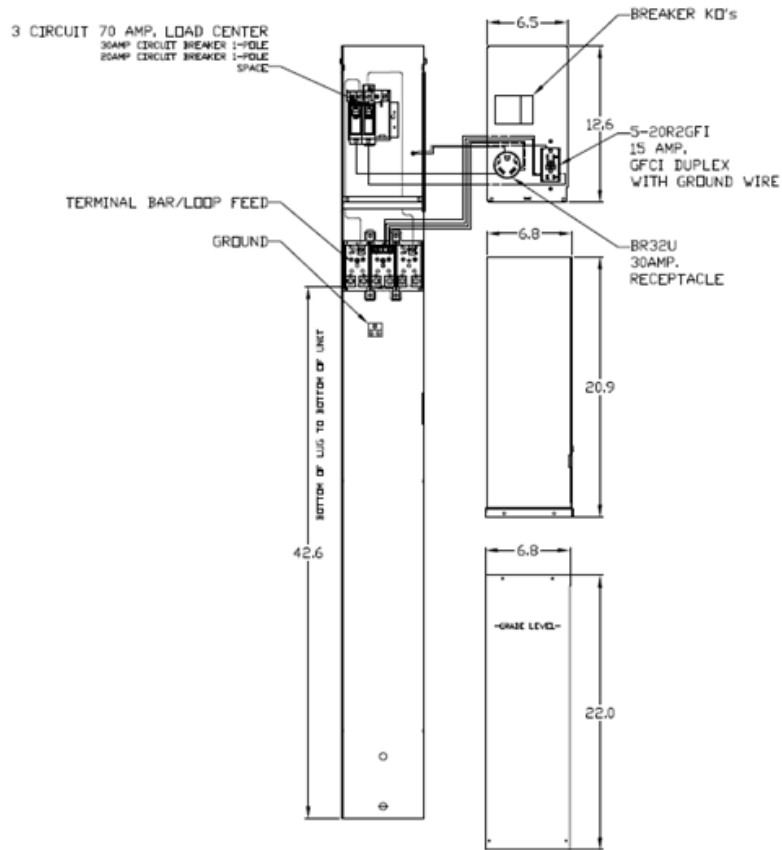

Top View

Front View Interior

Front View External Cover

Front Exterior View

Right Side View

Wire Range Size

CONNECTOR	COPPER		ALUMINUM	
	SOLID	STRAND	SOLID	STRAND
LINE	14-8	14-1/0	12-8	12-1/0
LOAD	14-10	14-10	---	---
NEUTRAL	14-4	14-4	14-4	14-4
POST LINE CONNECTORS SUITABLE FOR LOOP FEED	#6-350 KCMIL		#6-350 KCMIL	
EQUIP. GRND. POST	14-2/0	14-2/0	14-2/0	14-2/0

imagination at work

GE RV EQUIP-100A-MLO-UNMETERED - 30A & 20A RECEPT
EARTH BURIAL-SINGLE SIDED-UNLIGHTED-G90-N3R

CAT NO	DWG DATE	REV #
GE1LU032ES	05/17/2016	01