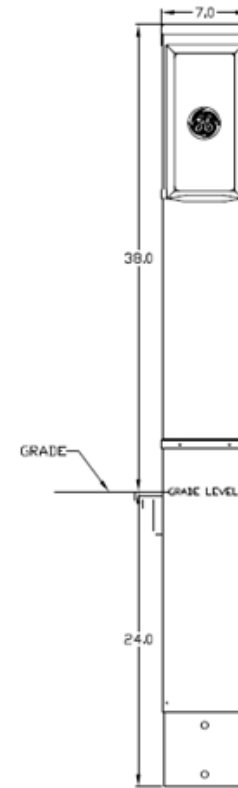

Top View

Front View Interior

Front View External Cover

Front Exterior View

Right Side View

Wire Range Size

CONNECTOR	COPPER		ALUMINUM	
	SOLID	STRAND	SOLID	STRAND
LINE	14-8	14-1/0	12-8	12-1/0
LOAD	14-10	14-10	---	---
NEUTRAL	14-4	14-4	14-4	14-4
POST LINE CONNECTORS SUITABLE FOR LOOP FEED	#6-350 KCMIL		#6-350 KCMIL	
EQUIP. GRND. POST	14-2/0	14-2/0	14-2/0	14-2/0

imagination at work

GE RV EQUIP-100A-MLO-UNMETERED - 30A & 20A RECEPT
EARTH BURIAL-SINGLE SIDED-UNLIGHTED-G90-N3R

CAT NO	DWG DATE	REV #
GE1LU032ES	05/17/2016	01