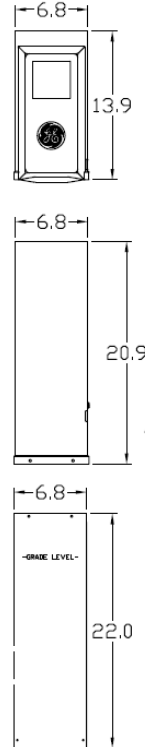

Top View

Front View Interior

Front View External Cover

Front Exterior View

Right Side View

Wire Range Size

CONNECTOR	COPPER		ALUMINUM	
	SOLID	STRAND	SOLID	STRAND
LINE	14-8	14-1/0	12-8	12-1/0
LOAD	14-10	14-10	---	---
NEUTRAL	14-4	14-4	14-4	14-4
POST LINE CONNECTORS SUITABLE FOR LOOP FEED	#6-350 KCMIL		#6-350 KCMIL	
EQUIP. GRND. POST	14-2/0	14-2/0	14-2/0	14-2/0

imagination at work

GE RV EQUIP-100A-MLO-UNMETERED-30/20A RECEPT
EARTH BURIAL POST - SINGLE SIDED - LIGHTED - G90 - N3R

CAT NO	DWG DATE	REV #
GE1LU032ESL	05/17/2016	01