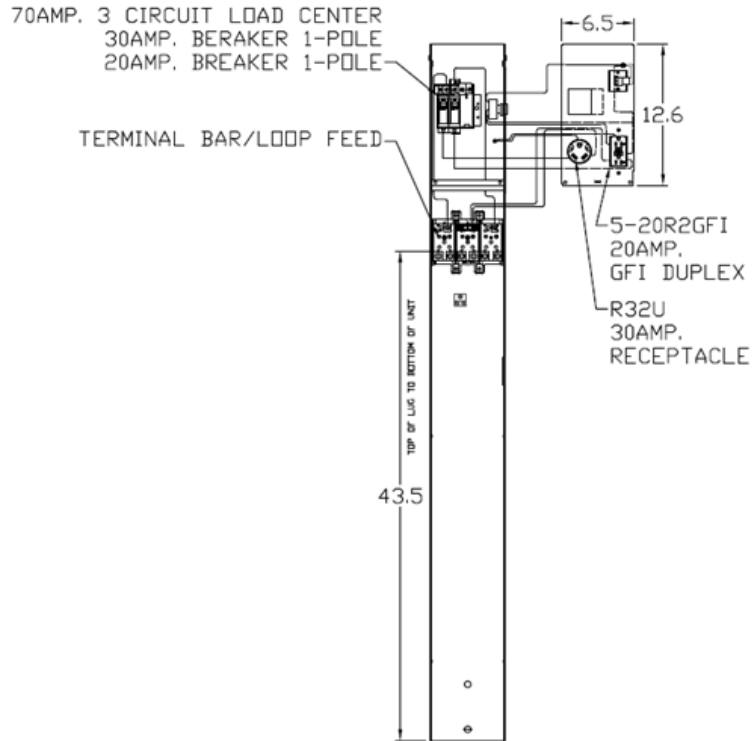

Top View

Front View Interior

Front View External Cover

Front Exterior View

Right Side View

Wire Range Size

CONNECTOR	COPPER		ALUMINUM	
	SOLID	STRAND	SOLID	STRAND
LINE	14-8	14-1/0	12-8	12-1/0
LOAD	14-10	14-10	---	---
NEUTRAL	14-4	14-4	14-4	14-4
POST LINE CONNECTORS SUITABLE FOR LOOP FEED	#6-350 KCMIL		#6-350 KCMIL	
EQUIP. GRND. POST	14-2/0	14-2/0	14-2/0	14-2/0

imagination at work

GE RV EQUIP-100A-MLO-UNMETERED-30/20A RECEPT
EARTH BURIAL POST - SINGLE SIDED - LIGHTED - G90 - N3R

CAT NO	DWG DATE	REV #
GE1LU032ESL	05/17/2016	01