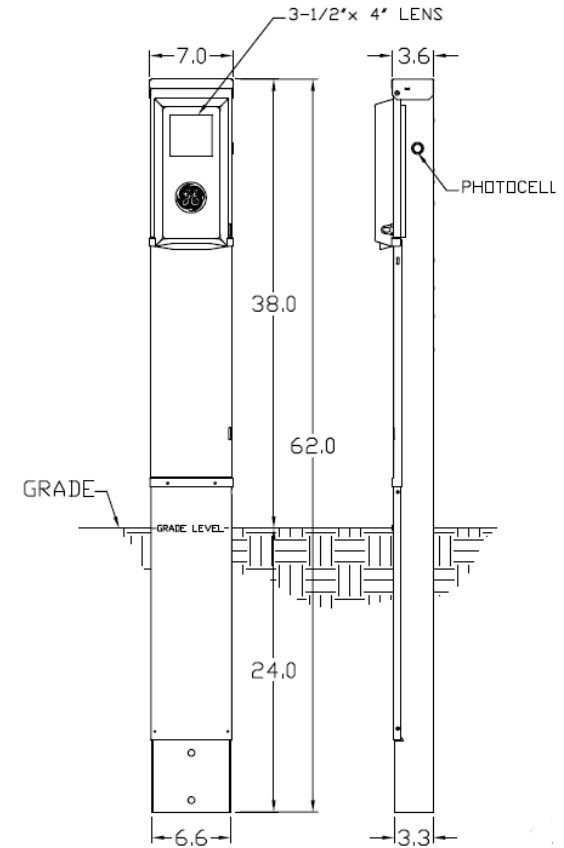

Top View

Front View Interior

Front View External Cover

Front Exterior View

Right Side View

Wire Range Size

CONNECTOR	COPPER		ALUMINUM	
	SOLID	STRAND	SOLID	STRAND
LINE	14-8	14-1/0	12-8	12-1/0
LOAD	14-10	14-10	---	---
NEUTRAL	14-4	14-4	14-4	14-4
POST LINE CONNECTORS SUITABLE FOR LOOP FEED	#6-350 KCMIL		#6-350 KCMIL	
EQUIP. GRND. POST	14-2/0	14-2/0	14-2/0	14-2/0

imagination at work

GE RV EQUIP-100A-MLO-UNMETERED-30/20A RECEPT
EARTH BURIAL POST - SINGLE SIDED - LIGHTED - G90 - N3R

CAT NO	DWG DATE	REV #
GE1LU032ESL	05/17/2016	01