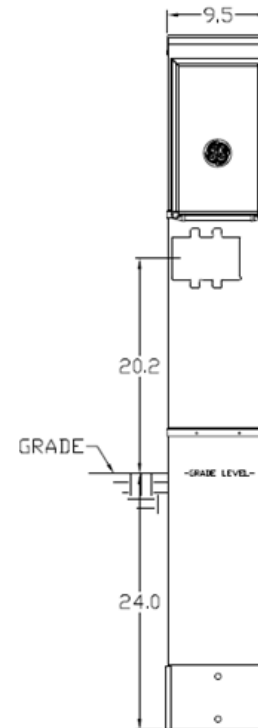

Top View

Front View Interior

100AMP, 5 CIRCUIT LOAD CENTER
50AMP, BREAKER 2-POLE
30AMP, BREAKER 1-POLE
20AMP, BREAKER 1-POLE

14-50R
50AMP.
RECEPTACLE
LOOP FEED LUG
TERMINAL BAR

Front View External Cover

Front View Exterior

Right Side View

Wire Range Size

CONNECTOR	COPPER		ALUMINUM	
	SOLID	STRAND	SOLID	STRAND
LINE	14-8	14-1/0	12-8	12-1/0
LOAD	14-10	14-10	---	---
NEUTRAL LARGE HOLE	12-8	12-1/0	10-8	10-1/0
NEUTRAL SMALL HOLE	14-8	14-4	12-8	12-4
POST LINE CONNECTORS SUITABLE FOR LOOP FEED	#6-350 KCMIL		#6-350 KCMIL	
EQUIP. GRND. POST	14-2/0	14-2/0	14-2/0	14-2/0