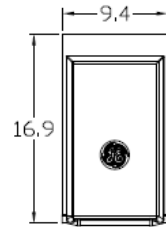

Top View

Front View Interior

100AMP, 5 CIRCUIT LOAD CENTER
50AMP, BREAKER 2-POLE
30AMP, BREAKER 1-POLE
20AMP, BREAKER 1-POLE

14-50R
50AMP.
RECEPTACLE
LOOP FEED LUG
TERMINAL BAR

Front View External Cover

Front View Exterior

Right Side View

Wire Range Size

CONNECTOR	COPPER		ALUMINUM	
	SOLID	STRAND	SOLID	STRAND
LINE	14-8	14-1/0	12-8	12-1/0
LOAD	14-10	14-10	---	---
NEUTRAL LARGE HOLE	12-8	12-1/0	10-8	10-1/0
NEUTRAL SMALL HOLE	14-8	14-4	12-8	12-4
POST LINE CONNECTORS SUITABLE FOR LOOP FEED	#6-350 KCMIL		#6-350 KCMIL	
EQUIP. GRND. POST	14-2/0	14-2/0	14-2/0	14-2/0