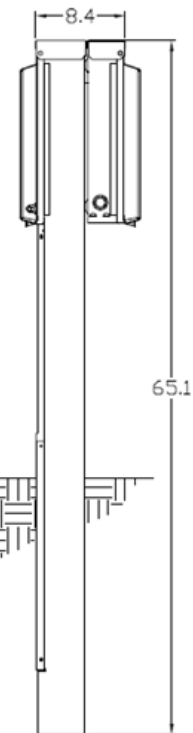

Top View

Front View Interior

100AMP, 5 CIRCUIT LOAD CENTER
50AMP, BREAKER 2-POLE
30AMP, BREAKER 1-POLE
20AMP, BREAKER 1-POLE

14-50R
50AMP.
RECEPTACLE
LOOP FEED LUG
TERMINAL BAR

Front View External Cover

Front View Exterior

Right Side View

Wire Range Size

CONNECTOR	COPPER		ALUMINUM	
	SOLID	STRAND	SOLID	STRAND
LINE	14-8	14-1/0	12-8	12-1/0
LOAD	14-10	14-10	---	---
NEUTRAL LARGE HOLE	12-8	12-1/0	10-8	10-1/0
NEUTRAL SMALL HOLE	14-8	14-4	12-8	12-4
POST LINE CONNECTORS SUITABLE FOR LOOP FEED	#6-350 KCMIL		#6-350 KCMIL	
EQUIP. GRND. POST	14-2/0	14-2/0	14-2/0	14-2/0