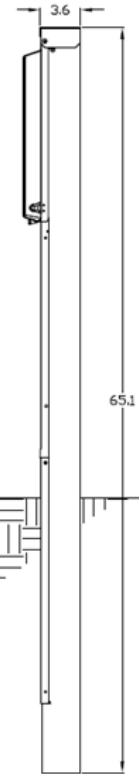

Top View

Front View Interior

Front View External Cover

Front Exterior View

Right Side View

Wire Range Size

CONNECTOR	COPPER		ALUMINUM	
	SOLID	STRAND	SOLID	STRAND
LINE	14-8	14-1/0	12-8	12-1/0
LOAD	14-10	14-10	---	---
NEUTRAL	14-4	14-4	14-4	14-4
POST LINE CONNECTORS SUITABLE FOR LOOP FEED	#6-350	KCMIL	#6-350	KCMIL
EQUIP, GRND, POST	14-2/0	14-2/0	14-2/0	14-2/0

NOTES: EARTH BURIAL POST

imagination at work

GE RV EQUIP-100A-MLO-UNMETERED - 50A, 30A & 20A
RECEPT EARTH BURIAL-SINGLE SIDED-UNLIGHTED-G90-N3R

CAT NO	DWG DATE	REV #
GE1LU532ES	05/17/2016	01