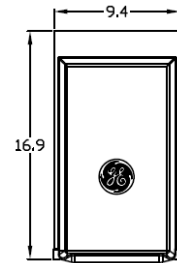

Top View

Front View Interior

Front View External Cover

Front Exterior View

Right Side View

Wire Range Size

CONNECTOR	COPPER		ALUMINUM	
	SOLID	STRAND	SOLID	STRAND
LINE	14-8	14-1/0	12-8	12-1/0
LOAD	14-10	14-10	---	---
NEUTRAL	14-4	14-4	14-4	14-4
POST LINE CONNECTORS SUITABLE FOR LOOP FEED	#6-350	KCMIL	#6-350	KCMIL
EQUIP, GRND, POST	14-2/0	14-2/0	14-2/0	14-2/0