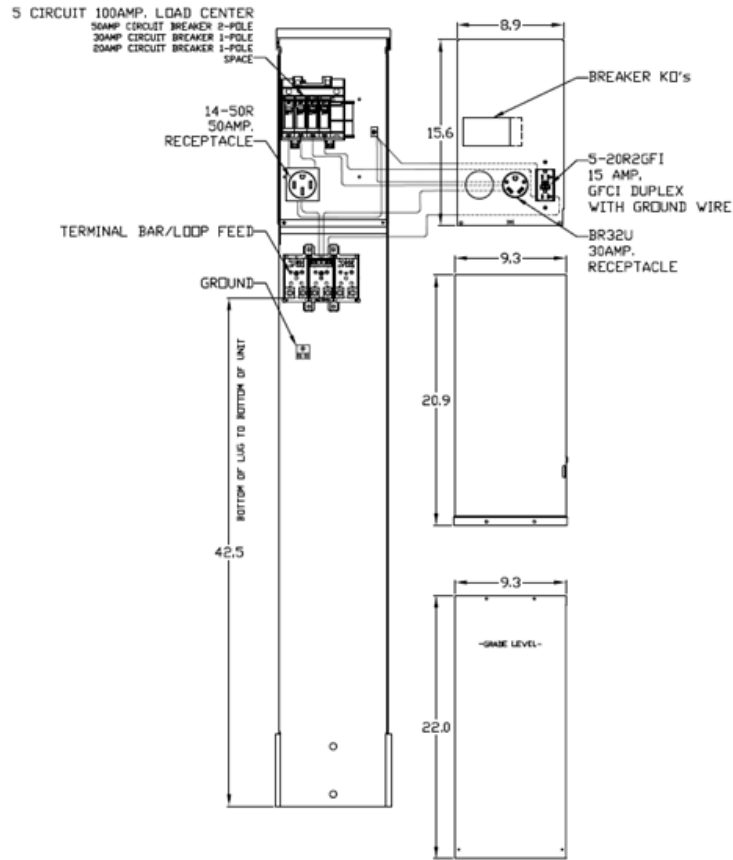

Top View

Front View Interior

Front View External Cover

Front Exterior View

Right Side View

Wire Range Size

CONNECTOR	COPPER		ALUMINUM	
	SOLID	STRAND	SOLID	STRAND
LINE	14-8	14-1/0	12-8	12-1/0
LOAD	14-10	14-10	---	---
NEUTRAL	14-4	14-4	14-4	14-4
POST LINE CONNECTORS SUITABLE FOR LOOP FEED	#6-350	KCMIL	#6-350	KCMIL
EQUIP, GRND, POST	14-2/0	14-2/0	14-2/0	14-2/0

NOTES: EARTH BURIAL POST

imagination at work

GE RV EQUIP-100A-MLO-UNMETERED - 50A, 30A & 20A
RECEPT EARTH BURIAL-SINGLE SIDED-UNLIGHTED-G90-N3R

CAT NO	DWG DATE	REV #
GE1LU532ES	05/17/2016	01