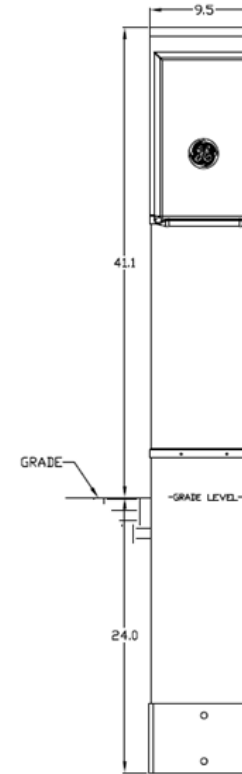

Top View

Front View Interior

Front View External Cover

Front Exterior View

Right Side View

Wire Range Size

CONNECTOR	COPPER		ALUMINUM	
	SOLID	STRAND	SOLID	STRAND
LINE	14-8	14-1/0	12-8	12-1/0
LOAD	14-10	14-10	---	---
NEUTRAL	14-4	14-4	14-4	14-4
POST LINE CONNECTORS SUITABLE FOR LOOP FEED	#6-350	KCMIL	#6-350	KCMIL
EQUIP, GRND, POST	14-2/0	14-2/0	14-2/0	14-2/0

NOTES: EARTH BURIAL POST

imagination at work

GE RV EQUIP-100A-MLO-UNMETERED - 50A, 30A & 20A
RECEPT EARTH BURIAL-SINGLE SIDED-UNLIGHTED-G90-N3R

CAT NO	DWG DATE	REV #
GE1LU532ES	05/17/2016	01