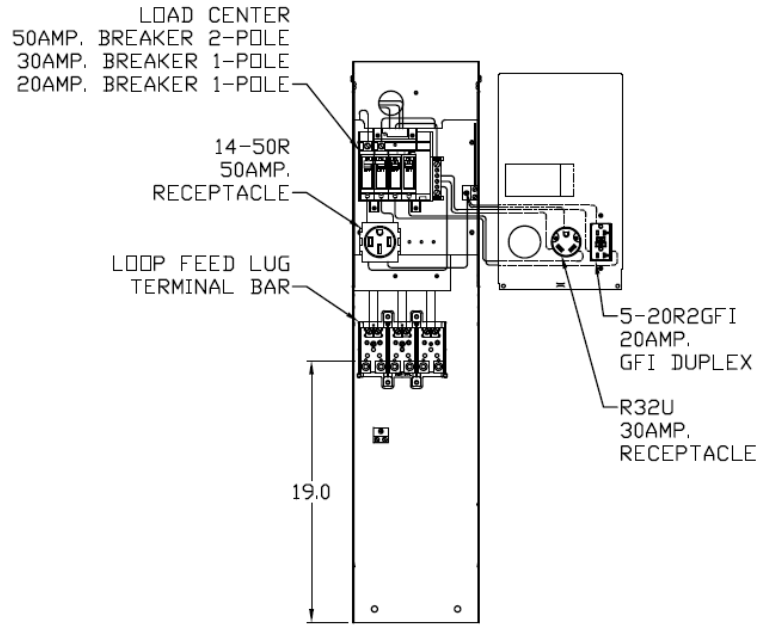

Top View

Front View Interior

Front View External Cover

Front View Exterior

Right Side View

Bottom View

Wire Range Size

CONNECTOR	COPPER		ALUMINUM	
	SOLID	STRAND	SOLID	STRAND
LINE	14-8	14-1/0	12-8	12-1/0
LOAD	14-10	14-10	---	---
NEUTRAL LARGE HOLE	12-8	12-1/0	10-8	10-1/0
NEUTRAL SMALL HOLE	14-8	14-4	12-8	12-4
POST LINE CONNECTORS SUITABLE FOR LOOP FEED	#6-350 KCMIL		#6-350 KCMIL	
EQUIP. GRND. POST	14-2/0	14-2/0	14-2/0	14-2/0

NOTES: PAD MOUNTED POST

imagination at work

GE RV EQUIP-100A-MLO-UNMETERED-50/30A/20A RECEPT
PAD MOUNTED POST-BACK TO BACK-UNLIGHTED-N3R-G90

CAT NO	DWG DATE	REV #
GE1LU532PB	05/13/2016	01