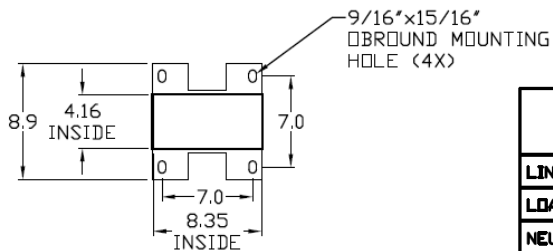

Top View

Front View Interior

Front View External Cover

Front View Exterior

Right Side View

Bottom View

Wire Range Size

CONNECTOR	COPPER		ALUMINUM	
	SOLID	STRAND	SOLID	STRAND
LINE	14-8	14-1/0	12-8	12-1/0
LOAD	14-10	14-10	---	---
NEUTRAL LARGE HOLE	12-8	12-1/0	10-8	10-1/0
NEUTRAL SMALL HOLE	14-8	14-4	12-8	12-4
POST LINE CONNECTORS SUITABLE FOR LOOP FEED	#6-350 KCMIL		#6-350 KCMIL	
EQUIP. GRND. POST	14-2/0	14-2/0	14-2/0	14-2/0

NOTES: PAD MOUNTED POST

imagination at work

GE RV EQUIP-100A-MLO-UNMETERED-50/30A/20A RECEPT
PAD MOUNTED POST-BACK TO BACK-UNLIGHTED-N3R-G90

CAT NO	DWG DATE	REV #
GE1LU532PB	05/13/2016	01