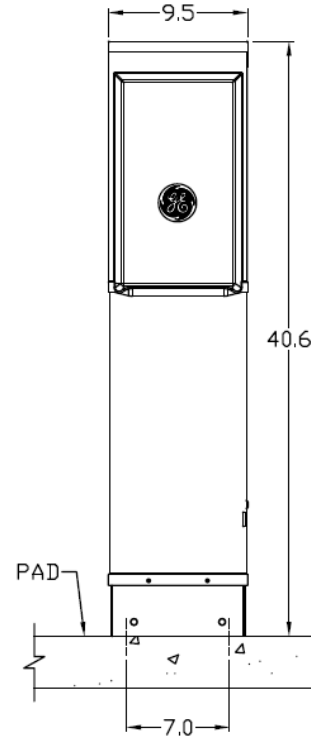

Top View

Front View Interior

Front View External Cover

Front View Exterior

Right Side View

Bottom View

Wire Range Size

CONNECTOR	COPPER		ALUMINUM	
	SOLID	STRAND	SOLID	STRAND
LINE	14-8	14-1/0	12-8	12-1/0
LOAD	14-10	14-10	---	---
NEUTRAL LARGE HOLE	12-8	12-1/0	10-8	10-1/0
NEUTRAL SMALL HOLE	14-8	14-4	12-8	12-4
POST LINE CONNECTORS SUITABLE FOR LOOP FEED	#6-350 KCMIL		#6-350 KCMIL	
EQUIP. GRND. POST	14-2/0	14-2/0	14-2/0	14-2/0

NOTES: PAD MOUNTED POST

imagination at work

GE RV EQUIP-100A-MLO-UNMETERED-50/30A/20A RECEPT
PAD MOUNTED POST-BACK TO BACK-UNLIGHTED-N3R-G90

CAT NO	DWG DATE	REV #
GE1LU532PB	05/13/2016	01