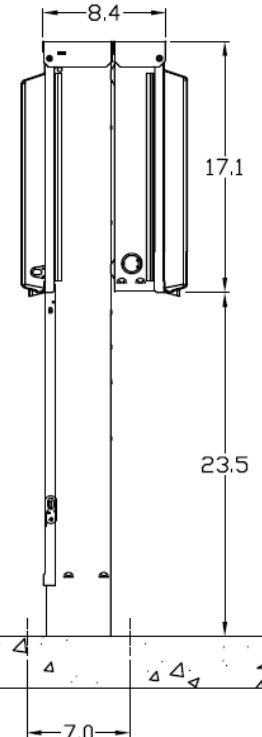

Top View

Front View Interior

Front View External Cover

Front View Exterior

Right Side View

Bottom View

Wire Range Size

CONNECTOR	COPPER		ALUMINUM	
	SOLID	STRAND	SOLID	STRAND
LINE	14-8	14-1/0	12-8	12-1/0
LOAD	14-10	14-10	---	---
NEUTRAL LARGE HOLE	12-8	12-1/0	10-8	10-1/0
NEUTRAL SMALL HOLE	14-8	14-4	12-8	12-4
POST LINE CONNECTORS SUITABLE FOR LOOP FEED	#6-350 KCMIL		#6-350 KCMIL	
EQUIP. GRND. POST	14-2/0	14-2/0	14-2/0	14-2/0

NOTES: PAD MOUNTED POST

imagination at work

GE RV EQUIP-100A-MLO-UNMETERED-50/30A/20A RECEPT
PAD MOUNTED POST-BACK TO BACK-UNLIGHTED-N3R-G90

CAT NO	DWG DATE	REV #
GE1LU532PB	05/13/2016	01