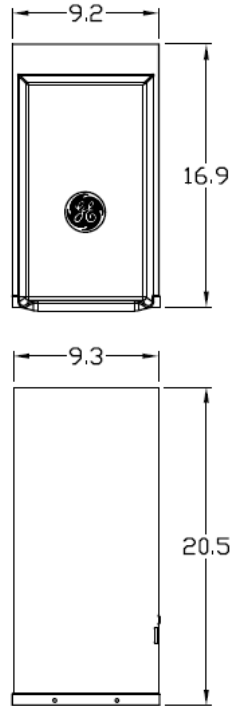

Top View

Front View Interior

Front View External Cover

Front View Exterior

Right Side View

Bottom View

Wire Range Size

CONNECTOR	COPPER		ALUMINUM	
	SOLID	STRAND	SOLID	STRAND
LINE	14-8	14-1/0	12-8	12-1/0
LOAD	14-10	14-10	---	---
NEUTRAL LARGE HOLE	12-8	12-1/0	10-8	10-1/0
NEUTRAL SMALL HOLE	14-8	14-4	12-8	12-4
POST LINE CONNECTORS SUITABLE FOR LOOP FEED	#6-350 KCMIL		#6-350 KCMIL	
EQUIP. GRND. POST	14-2/0	14-2/0	14-2/0	14-2/0

NOTES: PAD MOUNTED POST

imagination at work

GE RV EQUIP-100A-MLO-UNMETERED-50/30A/20A RECEPT
PAD MOUNTED POST-BACK TO BACK-UNLIGHTED-N3R-G90

CAT NO	DWG DATE	REV #
GE1LU532PB	05/13/2016	01