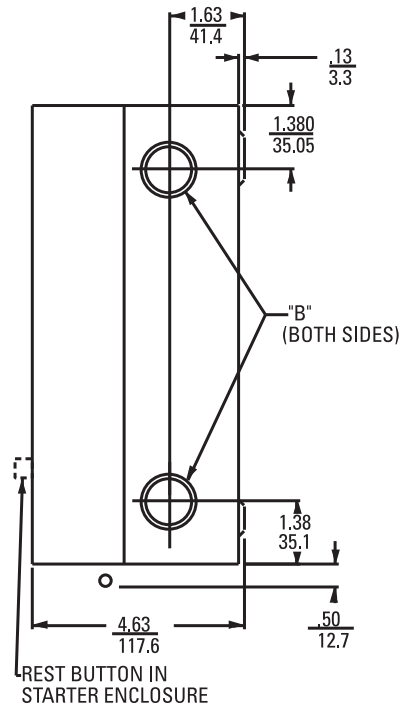

"A" Combination Knock-Outs for 3/4" or 1" Conduit
 "B" Combination Knock-Outs for 1/2" or 3/4" Conduit

Dual Dimensions $\frac{\text{Inches}}{\text{(Millimeters)}}$ (Estimating Only)

 imagination at work		
PUB# GEP1260-04-008		
Enclosure CR453XE1A, CR353XE1BB		
File Name 453X 25-40A Enclosure	Date 06/01/2010	Rev 01