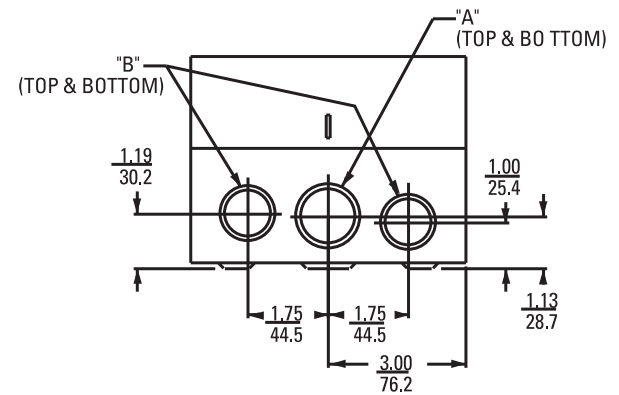

"A" Combination Knock-Outs for 3/4" or 1" Conduit
 "B" Combination Knock-Outs for 1/2" or 3/4" Conduit

Dual Dimensions $\frac{\text{Inches}}{\text{(Millimeters)}}$ (Estimating Only)

 imagination at work		
PUB# GEP1260-04-008		
Enclosure CR453XE1A, CR353XE1BB		
File Name 453X 25-40A Enclosure	Date 06/01/2010	Rev 01