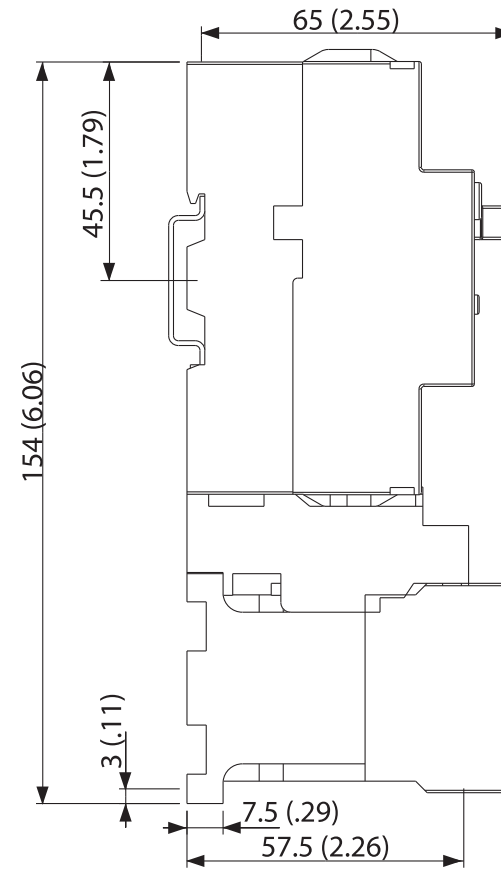

MC...A

MC...C

Dual Dimensions $\frac{\text{Inches}}{\text{(Millimeters)}}$ (Estimating Only)

 imagination at work		
PUB# GEP1260-06-014		
Assembled Starter - GPS1_ (toggle) + Minicontactor MC		
File Name IECMMS GPS1_ tggle&minictctr AssmbStrtr	Date 06/01/2010	Rev 01