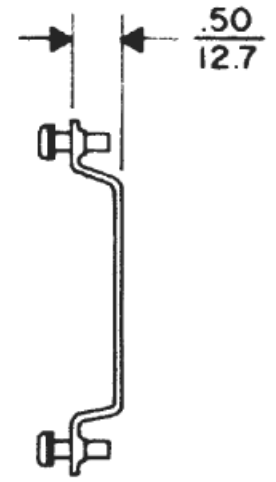

NO. 8 SCREWS
FOR RELAY
MOUNTING.

SLOTS FOR NO. 10 SCREWS.

Front View

Side View

Dual Dimensions $\frac{\text{Inches}}{\text{(Millimeters)}}$ (Estimating Only)

 imagination at work		
PUB# GEP1260-10-026		
CR120BX23 Mounting Track Universal Type		
File Name CR120BX23 Mounting Track Universal Type	Date 06/01/2010	Rev 01