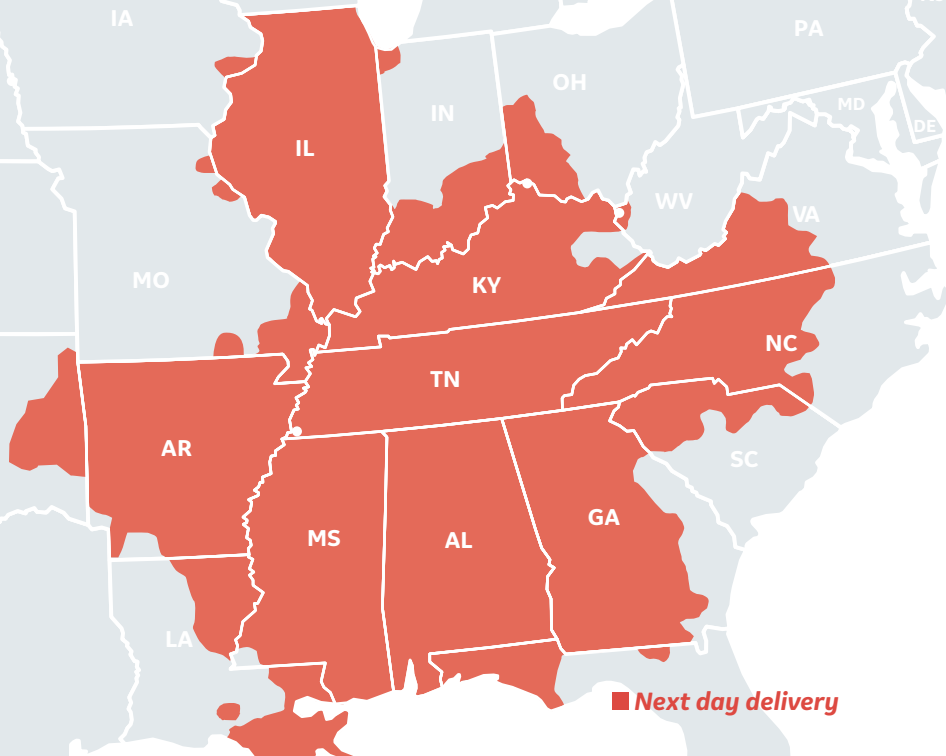

Extra service. No extra charge!

If your job requires a Midwest transformer at your door by tomorrow, we can get it to you at **no extra charge**. Contact your Midwest Representative before **1:00pm EDT** and we'll get it packed up and ready-to-go.

■ Next day delivery

Full State Next Day coverage:

Alabama Mississippi
Illinois Tennessee
Kentucky

Partial State Next Day coverage:

Arkansas – Major metropolitan Arkansas
Georgia - Metro Atlanta, Macon and Tifton
North Carolina - Clarksville, Greensboro and Asheville
Virginia – Roanoke and west of Roanoke