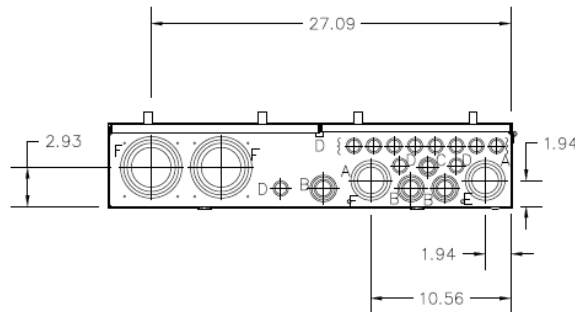

Top View

Wire Range Size
AL/CU: (1) # 1 – 300MCM

Side View

Front View

Back View

Bottom View

LETTER	DESCRIPTION	QTY
A	1 1/2 x 2 x 2 1/2 KO	2
B	3/4 x 1 x 1 1/4 x 1 1/2 KO	3
C	1/2 x 3/4 x 1 KO	1
D	1/2 x 3/4 KO	11
E	9/32 KO	2
F	2 1/2 x 3 x 3 1/2 x 4 KO	2
G	1/2 x 3/4 x 1 1/4 x 1 1/2 x 2 KO	2
H	1/2 x 3/4 x 1 1/4 x 1 1/2 x 2 x 2 1/2 KO	2
I	3 1/2 x 4 KO	3

MIDWEST ALL-IN-ONE 400A RINGLESS - LEVER BYPASS
120/240V 22K 1PH3W UL LISTED 8 CKTS N3R ENCL G90

CAT NO	DWG DATE	REV #
RS45508C	02/09/2016	02