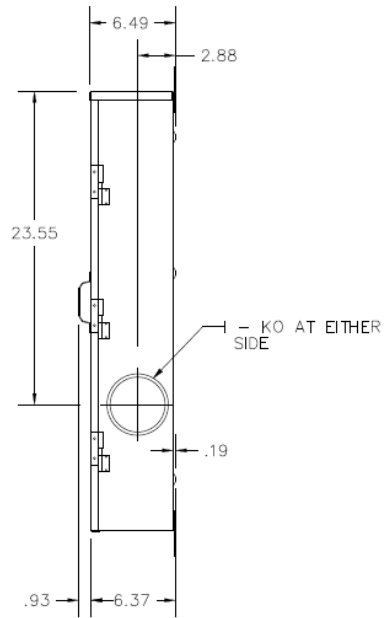

Top View

Wire Range Size
AL/CU: (1) # 1 – 300MCM

Side View

Front View

Back View

Bottom View

LETTER	DESCRIPTION	QTY
A	1 1/2 x 2 x 2 1/2 KO	2
B	3/4 x 1 x 1 1/4 x 1 1/2 KO	3
C	1/2 x 3/4 x 1 KO	1
D	1/2 x 3/4 KO	11
E	9/32 KO	2
F	2 1/2 x 3 x 3 1/2 x 4 KO	2
G	1/2 x 3/4 x 1 1/4 x 1 1/2 x 2 KO	2
H	1/2 x 3/4 x 1 1/4 x 1 1/2 x 2 x 2 1/2 KO	2
I	3 1/2 x 4 KO	3

MIDWEST ALL-IN-ONE 400A RINGLESS - LEVER BYPASS
120/240V 22K 1PH3W UL LISTED 8 CKTS N3R ENCL G90

CAT NO	DWG DATE	REV #
RS45508C	02/09/2016	02