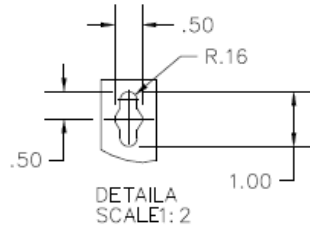

Top View

Wire Range Size
AL/CU: (1) # 1 – 300MCM

Side View

Front View

Back View

Bottom View

LETTER	DESCRIPTION	QTY
A	1 1/2 x 2 x 2 1/2 KO	2
B	3/4 x 1 x 1 1/4 x 1 1/2 KO	3
C	1/2 x 3/4 x 1 KO	1
D	1/2 x 3/4 KO	11
E	9/32 KO	2
F	2 1/2 x 3 x 3 1/2 x 4 KO	2
G	1/2 x 3/4 x 1 1/4 x 1 1/2 x 2 KO	2
H	1/2 x 3/4 x 1 1/4 x 1 1/2 x 2 x 2 1/2 KO	2
I	3 1/2 x 4 KO	3

MIDWEST ALL-IN-ONE 400A RINGLESS - LEVER BYPASS
120/240V 22K 1PH3W UL LISTED 8 CKTS N3R ENCL G90

CAT NO	DWG DATE	REV #
RS45508C	02/09/2016	02