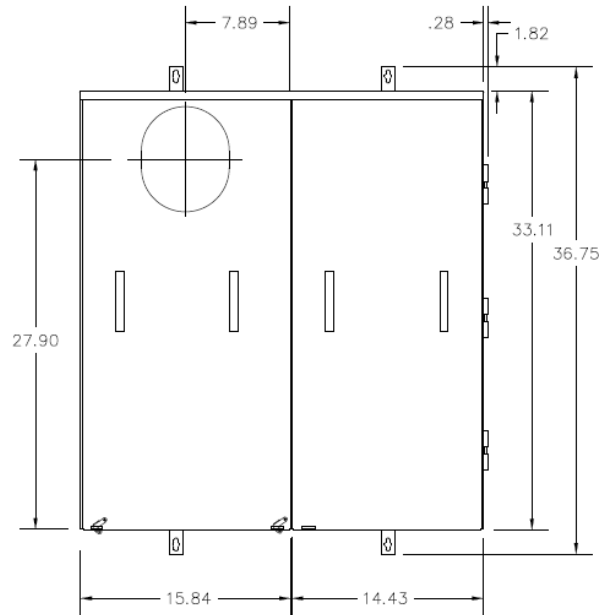

Top View

Wire Range Size
AL/CU: (1) # 1 – 300MCM

Side View

Front View

Back View

Bottom View

LETTER	DESCRIPTION	QTY
A	1 1/2 x 2 x 2 1/2 KO	2
B	3/4 x 1 x 1 1/4 x 1 1/2 KO	3
C	1/2 x 3/4 x 1 KO	1
D	1/2 x 3/4 KO	11
E	9/32 KO	2
F	2 1/2 x 3 x 3 1/2 x 4 KO	2
G	1/2 x 3/4 x 1 1/4 x 1 1/2 x 2 KO	2
H	1/2 x 3/4 x 1 1/4 x 1 1/2 x 2 x 2 1/2 KO	2
I	3 1/2 x 4 KO	3

MIDWEST ALL-IN-ONE 400A RINGLESS - LEVER BYPASS
120/240V 22K 1PH3W UL LISTED 8 CKTS N3R ENCL G90

CAT NO	DWG DATE	REV #
RS45508C	02/09/2016	02