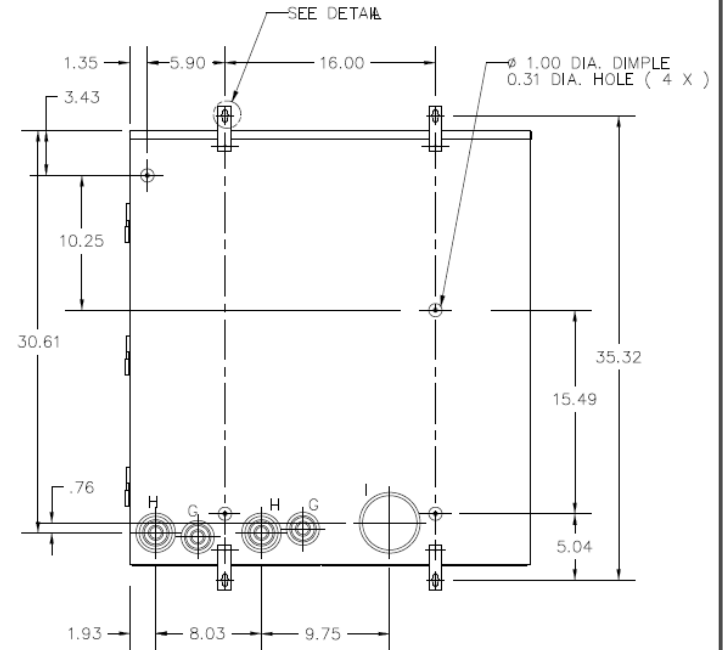

Top View

Wire Range Size
AL/CU: (1) # 1 – 300MCM

Side View

Front View

Back View

Bottom View

LETTER	DESCRIPTION	QTY
A	1 1/2 x 2 x 2 1/2 KO	2
B	3/4 x 1 x 1 1/4 x 1 1/2 KO	3
C	1/2 x 3/4 x 1 KO	1
D	1/2 x 3/4 KO	11
E	9/32 KO	2
F	2 1/2 x 3 x 3 1/2 x 4 KO	2
G	1/2 x 3/4 x 1 1/4 x 1 1/2 x 2 KO	2
H	1/2 x 3/4 x 1 1/4 x 1 1/2 x 2 x 2 1/2 KO	2
I	3 1/2 x 4 KO	3

MIDWEST ALL-IN-ONE 400A RINGLESS - LEVER BYPASS
120/240V 22K 1PH3W UL LISTED 8 CKTS N3R ENCL G90

CAT NO	DWG DATE	REV #
RS45508C	02/09/2016	02