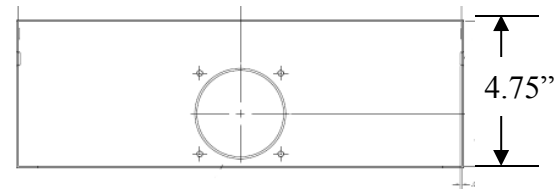

**Front View
Interior**

**Right
Side View**

Wire Range Size

- (3) 1/0 – 250MCM
- (3) #12 – 1/0

Configuration

Top Feed

Bottom View

Knockout Key

- AA = 1-1/2", 2", 2-1/2"
- B = 1", 1-1/4", 1-1/2"
- C = 1-1/4", 1-1/2", 2"
- D = 3/4", 1", 1-1/4"
- E = 3/4"
- F = 1/2", 3/4"
- G = 1/2", 3/4", 1"
- H = 1/2", 3/4", 1", 1-1/4", 1-1/2"
- N = 2", 2-1/2", 3"
- Q = 1"