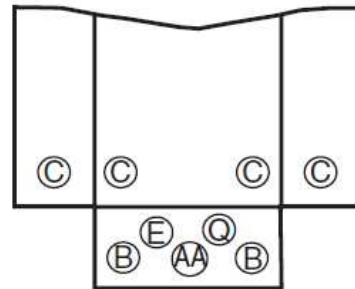

**Front View
Interior**

**Right
Side View**

Wire Range Size

- (3) 1/0 – 250MCM
- (3) #12 – 1/0

Configuration

Top Feed

Bottom View

Knockout Key

- AA = 1-1/2", 2", 2-1/2"
- B = 1", 1-1/4", 1-1/2"
- C = 1-1/4", 1-1/2", 2"
- D = 3/4", 1", 1-1/4"
- E = 3/4"
- F = 1/2", 3/4"
- G = 1/2", 3/4", 1"
- H = 1/2", 3/4", 1", 1-1/4", 1-1/2"
- N = 2", 2-1/2", 3"
- Q = 1"