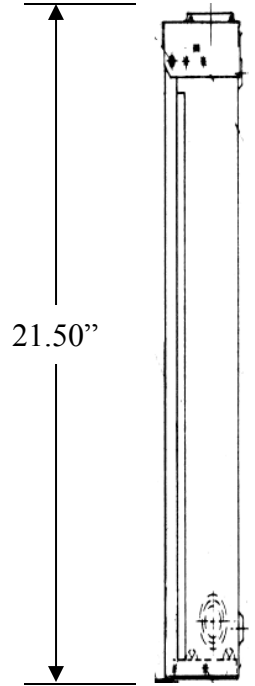

**Front View
Interior**

**Right
Side View**

Wire Range Size

- (3) 1/0 – 250MCM
- (3) #12 – 1/0

Configuration

Top Feed

Bottom View

Knockout Key

- AA = 1-1/2", 2", 2-1/2"
- B = 1", 1-1/4", 1-1/2"
- C = 1-1/4", 1-1/2", 2"
- D = 3/4", 1", 1-1/4"
- E = 3/4"
- F = 1/2", 3/4"
- G = 1/2", 3/4", 1"
- H = 1/2", 3/4", 1", 1-1/4", 1-1/2"
- N = 2", 2-1/2", 3"
- Q = 1"

MIDWEST TERMINAL BOX 200A 3PH UL LISTED 600V
MAX N1/N3R G90 STEEL ENCLOSURE

CAT NO	DWG DATE	REV #
T3620	03/29/2017	01