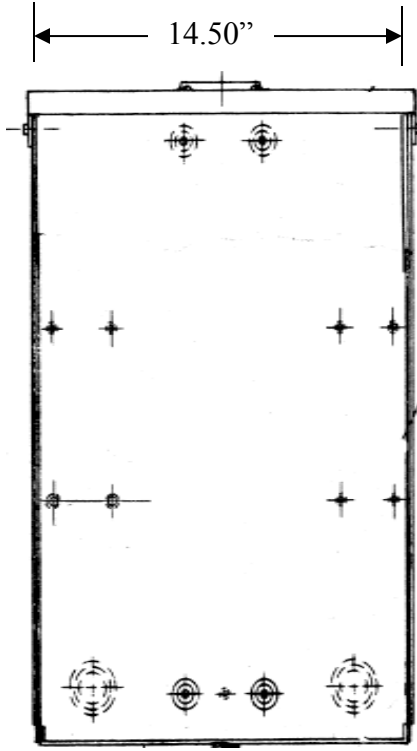

**Front View
Interior**

**Right
Side View**

Wire Range Size

- (3) 1/0 – 250MCM
- (3) #12 – 1/0

Configuration

Top Feed

Bottom View

Knockout Key

- AA = 1-1/2", 2", 2-1/2"
- B = 1", 1-1/4", 1-1/2"
- C = 1-1/4", 1-1/2", 2"
- D = 3/4", 1", 1-1/4"
- E = 3/4"
- F = 1/2", 3/4"
- G = 1/2", 3/4", 1"
- H = 1/2", 3/4", 1", 1-1/4", 1-1/2"
- N = 2", 2-1/2", 3"
- Q = 1"