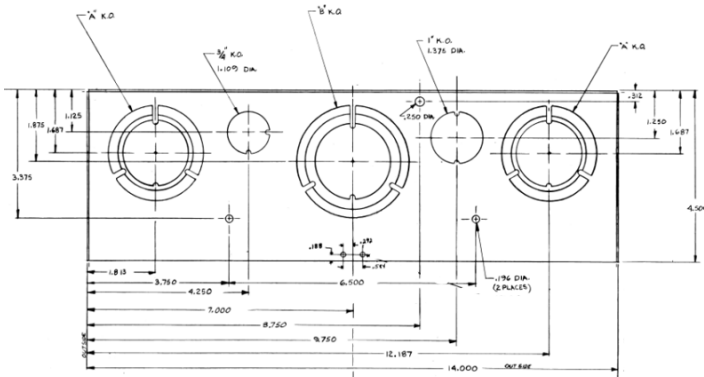

**Front View
Interior**

**Right
Side View**

Wire Range Size

- (3) 1/0 – 250MCM
- (3) #12 – 1/0

Configuration

Top Feed

Bottom View

Knockout Key

- AA = 1-1/2", 2", 2-1/2"
- B = 1", 1-1/4", 1-1/2"
- C = 1-1/4", 1-1/2", 2"
- D = 3/4", 1", 1-1/4"
- E = 3/4"
- F = 1/2", 3/4"
- G = 1/2", 3/4", 1"
- H = 1/2", 3/4", 1", 1-1/4", 1-1/2"
- N = 2", 2-1/2", 3"
- Q = 1"

MIDWEST TERMINAL BOX 200A 3PH UL LISTED 600V
MAX N1/N3R G90 STEEL ENCLOSURE

CAT NO	DWG DATE	REV #
T3620	03/29/2017	01