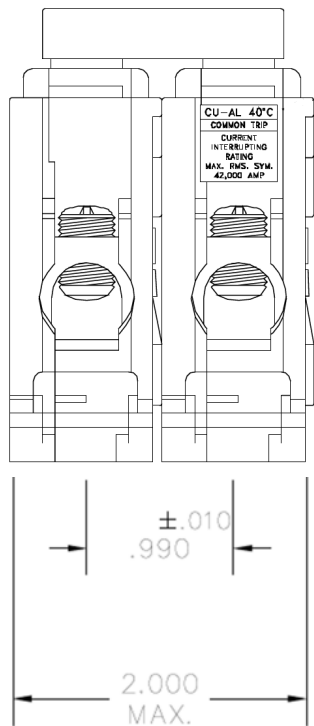

Front View

Top View

Side View

Breaker Amps	Load Side Wire Range Size
60-125A	(1) # 10 – 1/0 CU/AL

imagination at work

100A 2P TMQL BREAKER 42K @ 120/240V
FOR USE WITH GE METER STACKS – 125A SOCKETS

REF NO	CAT NO	DWG DATE	REV #
66C1004	TMQL21100	10/02/2015	01