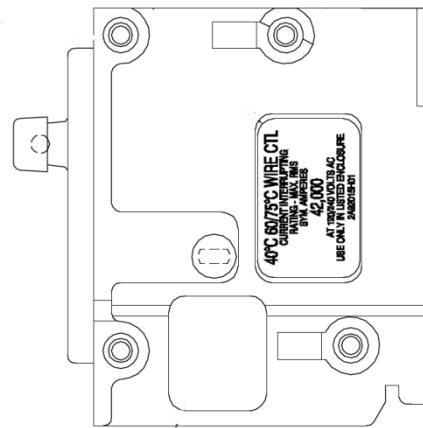

Front View

Top View

Side View

Breaker Amps	Load Side Wire Range Size
60-125A	(1) # 10 – 1/0 CU/AL

imagination at work

100A 2P TMQL BREAKER 42K @ 120/240V
FOR USE WITH GE METER STACKS – 125A SOCKETS

REF NO	CAT NO	DWG DATE	REV #
66C1004	TMQL21100	10/02/2015	01