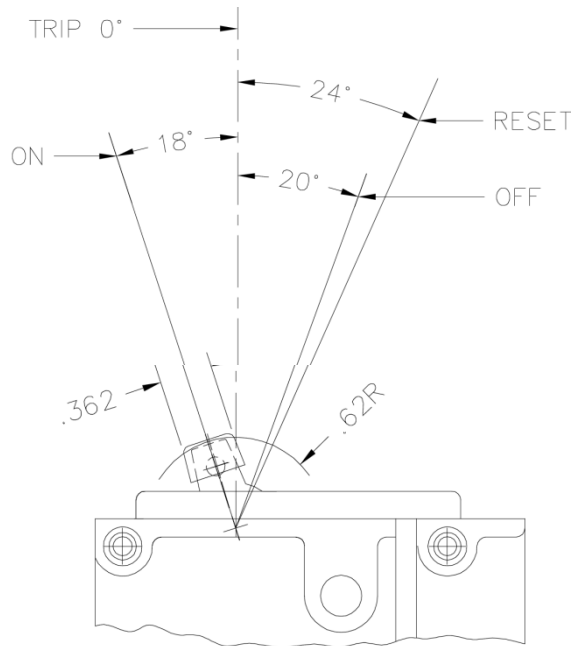

Front View

Top View

Side View

Breaker Amps	Load Side Wire Range Size
60-125A	(1) # 10 – 1/0 CU/AL

imagination at work

100A 2P TMQL BREAKER 42K @ 120/240V
FOR USE WITH GE METER STACKS – 125A SOCKETS

REF NO	CAT NO	DWG DATE	REV #
66C1004	TMQL21100	10/02/2015	01