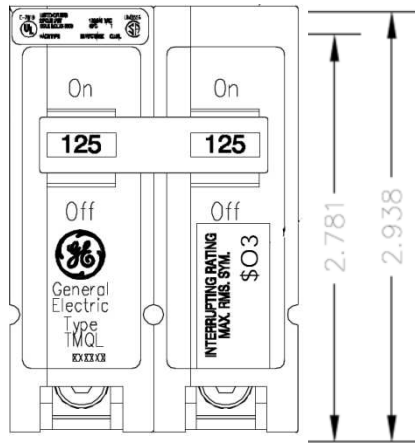

Front View

Top View

Side View

Breaker Amps	Load Side Wire Range Size
60-125A	(1) # 10 – 1/0 CU/AL

imagination at work

100A 2P TMQL BREAKER 42K @ 120/240V
FOR USE WITH GE METER STACKS – 125A SOCKETS

REF NO	CAT NO	DWG DATE	REV #
66C1004	TMQL21100	10/02/2015	01