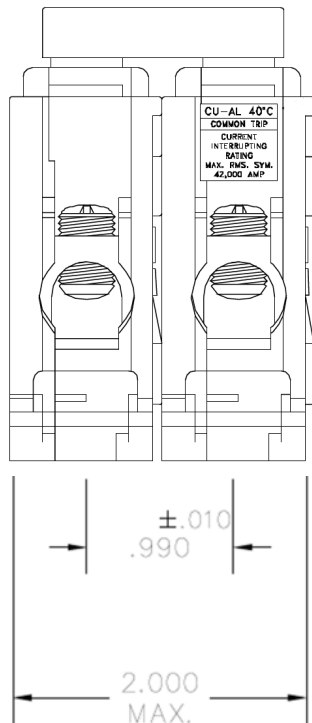

Front View

Top View

Side View

Breaker Amps	Load Side Wire Range Size
60-125A	(1) # 10 – 1/0 CU/AL

imagination at work

90A 2P TMQL BREAKER 42K @ 120/240V
FOR USE WITH GE METER STACKS – 125A SOCKETS

REF NO	CAT NO	DWG DATE	REV #
66C1004	TMQL2190	10/02/2015	01