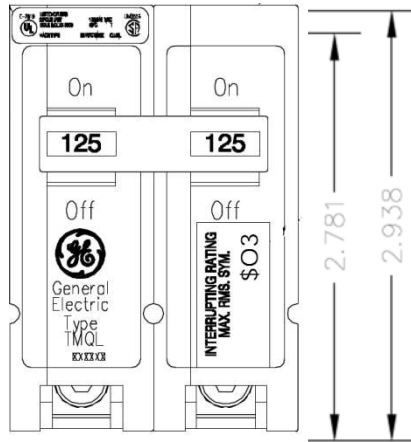

Front View

Top View

Side View

Breaker Amps	Load Side Wire Range Size
60-125A	(1) # 10 – 1/0 CU/AL

imagination at work

90A 2P TMQL BREAKER 42K @ 120/240V
FOR USE WITH GE METER STACKS – 125A SOCKETS

REF NO	CAT NO	DWG DATE	REV #
66C1004	TMQL2190	10/02/2015	01