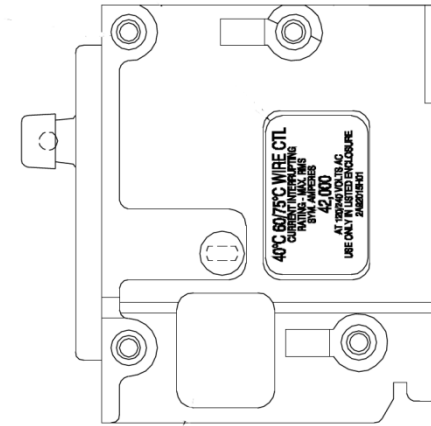

Front View

Top View

Side View

Breaker Amps	Load Side Wire Range Size
60-125A	(1) # 10 – 1/0 CU/AL

imagination at work

90A 2P TMQL BREAKER 42K @ 120/240V
FOR USE WITH GE METER STACKS – 125A SOCKETS

REF NO	CAT NO	DWG DATE	REV #
66C1004	TMQL2190	10/02/2015	01