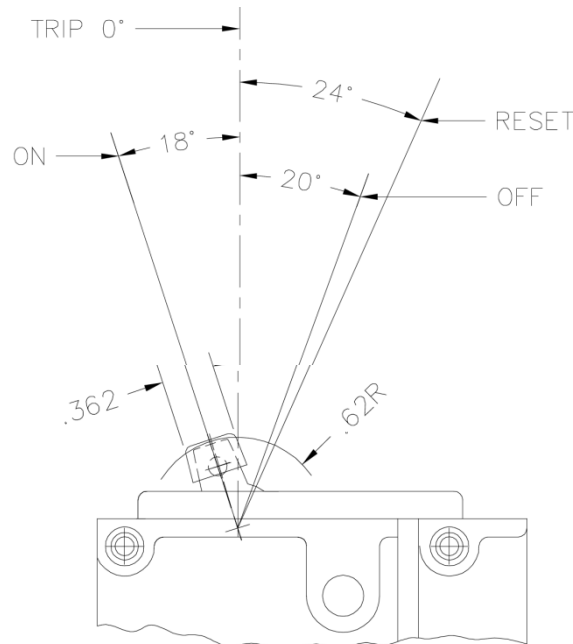

Front View

Top View

Side View

Breaker Amps	Load Side Wire Range Size
60-125A	(1) # 10 – 1/0 CU/AL

imagination at work

90A 2P TMQL BREAKER 42K @ 120/240V
FOR USE WITH GE METER STACKS – 125A SOCKETS

REF NO	CAT NO	DWG DATE	REV #
66C1004	TMQL2190	10/02/2015	01