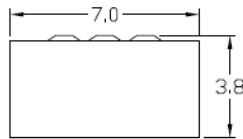

**Wire Range Size**

CONNECTOR	COPPER		ALUMINUM	
	SOLID	STRANDED	SOLID	STRANDED
LINE	14-10	14-10	-----	-----
LOAD	14-10	14-10	-----	-----
NEUTRAL	14-10	14-10	-----	-----
EQUIP. GRND.	12-8	12-2	-----	-----

**Top View**

**Left Side View**

**Back View**

**Inside Receptacle View**

**Front View**

**Right Side View**

**Bottom View**

**Knockouts**

G= 1/2", 3/4", 1" KO  
 S= 1/2", 3/4", 1-1/4", 1-1/2" KO

**Receptacles**

L14-30

**Circuit Protection**

None

Midwest Electric Products  
 Plainville, CT

MIDWEST POWER INLET 30A 1PH 120/240V N3R G90  
 STEEL ENCLOSURE