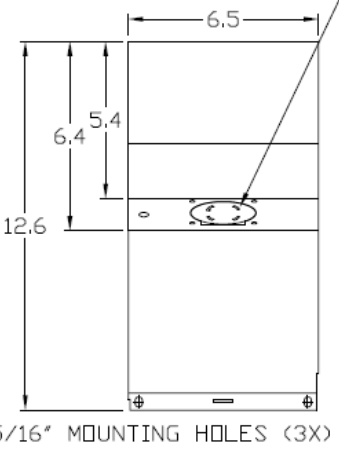

**Wire Range Size**

CONNECTOR	COPPER		ALUMINUM	
	SOLID	STRANDED	SOLID	STRANDED
LINE	14-10	14-10	-----	-----
LOAD	14-10	14-10	-----	-----
NEUTRAL	14-10	14-10	-----	-----
EQUIP. GRND.	12-8	12-2	-----	-----

**Top View**

**Left Side View**

**Back View**

**Inside Receptacle View**

**Front View**

**Right Side View**

**Bottom View**

**Knockouts**

G= 1/2", 3/4", 1" KO  
 S= 1/2", 3/4", 1-1/4", 1-1/2" KO

**Receptacles**

L14-30

**Circuit Protection**

None

Midwest Electric Products  
 Plainville, CT

MIDWEST POWER INLET 30A 1PH 120/240V N3R G90  
 STEEL ENCLOSURE