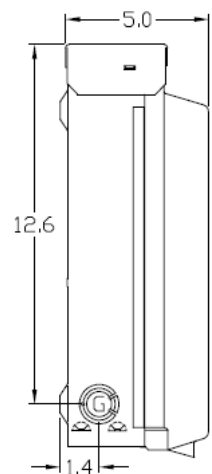

**Wire Range Size**

CONNECTOR	COPPER		ALUMINUM	
	SOLID	STRANDED	SOLID	STRANDED
LINE	14-10	14-10	-----	-----
LOAD	14-10	14-10	-----	-----
NEUTRAL	14-10	14-10	-----	-----
EQUIP. GRND.	12-8	12-2	-----	-----

**Top View**

**Left Side View**

**Back View**

**Inside Receptacle View**

**Front View**

**Right Side View**

**Bottom View**

**Knockouts**

G= 1/2", 3/4", 1" KO  
 S= 1/2", 3/4", 1-1/4", 1-1/2" KO

**Receptacles**

L14-30

**Circuit Protection**

None

Midwest Electric Products  
 Plainville, CT

MIDWEST POWER INLET 30A 1PH 120/240V N3R G90  
 STEEL ENCLOSURE