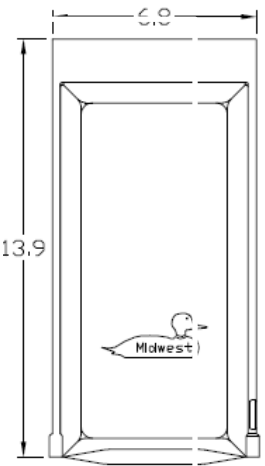

**Wire Range Size**

CONNECTOR	COPPER		ALUMINUM	
	SOLID	STRANDED	SOLID	STRANDED
LINE	14-10	14-10	-----	-----
LOAD	14-10	14-10	-----	-----
NEUTRAL	14-10	14-10	-----	-----
EQUIP. GRND.	12-8	12-2	-----	-----

**Top View**

**Left Side View**

**Back View**

**Inside Receptacle View**

**Front View**

**Right Side View**

**Bottom View**

**Knockouts**

G= 1/2", 3/4", 1" KO  
 S= 1/2", 3/4", 1-1/4", 1-1/2" KO

**Receptacles**

L14-30

**Circuit Protection**

None

Midwest Electric Products  
 Plainville, CT

MIDWEST POWER INLET 30A 1PH 120/240V N3R G90  
 STEEL ENCLOSURE