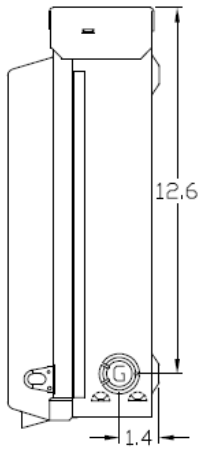

**Wire Range Size**

CONNECTOR	COPPER		ALUMINUM	
	SOLID	STRANDED	SOLID	STRANDED
LINE	14-10	14-10	-----	-----
LOAD	14-10	14-10	-----	-----
NEUTRAL	14-10	14-10	-----	-----
EQUIP. GRND.	12-8	12-2	-----	-----

**Top View**

**Left Side View**

**Back View**

**Inside Receptacle View**

**Front View**

**Right Side View**

**Bottom View**

**Knockouts**

G= 1/2", 3/4", 1" KO  
 S= 1/2", 3/4", 1-1/4", 1-1/2" KO

**Receptacles**

L14-30

**Circuit Protection**

None

Midwest Electric Products  
 Plainville, CT

MIDWEST POWER INLET 30A 1PH 120/240V N3R G90  
 STEEL ENCLOSURE