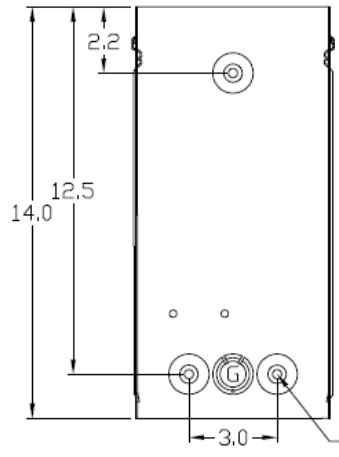

**Wire Range Size**

CONNECTOR	COPPER		ALUMINUM	
	SOLID	STRANDED	SOLID	STRANDED
LINE	14-10	14-10	-----	-----
LOAD	14-10	14-10	-----	-----
NEUTRAL	14-10	14-10	-----	-----
EQUIP. GRND.	12-8	12-2	-----	-----

**Top View**

**Left Side View**

**Back View**

**Inside Receptacle View**

**Front View**

**Right Side View**

**Bottom View**

**Knockouts**

G= 1/2", 3/4", 1" KO  
 S= 1/2", 3/4", 1-1/4", 1-1/2" KO

**Receptacles**

L14-30

**Circuit Protection**

None

Midwest Electric Products  
 Plainville, CT

MIDWEST POWER INLET 30A 1PH 120/240V N3R G90  
 STEEL ENCLOSURE