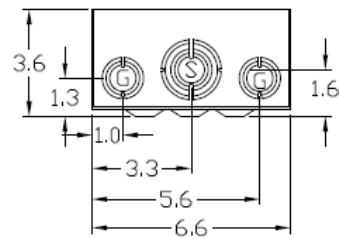

**Wire Range Size**

CONNECTOR	COPPER		ALUMINUM	
	SOLID	STRANDED	SOLID	STRANDED
LINE	14-10	14-10	-----	-----
LOAD	14-10	14-10	-----	-----
NEUTRAL	14-10	14-10	-----	-----
EQUIP. GRND.	12-8	12-2	-----	-----

**Top View**

**Left Side View**

**Back View**

**Inside Receptacle View**

**Front View**

**Right Side View**

**Bottom View**

**Knockouts**

G= 1/2", 3/4", 1" KO  
 S= 1/2", 3/4", 1-1/4", 1-1/2" KO

**Receptacles**

L14-30

**Circuit Protection**

None

Midwest Electric Products  
 Plainville, CT

MIDWEST POWER INLET 30A 1PH 120/240V N3R G90  
 STEEL ENCLOSURE