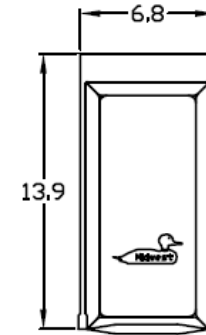

**Top View**

**Front View Interior**

**Front View Inside Covers**

**Front View External**

**Side View**

**Cover Figure A**

**Configuration**

**Wire Range Size**

Connector	Copper		Aluminum	
	Solid	Stranded	Solid	Stranded
Line	14-8	14-2	12-8	12-2
Load	14-10	14-10	----	----
Neutral	14-4	14-4	14-4	14-4
Post Line Connectors Suitable For Loop Feed	#6-350 KCMIL		#6-350 KCMIL	
Equip. Ground Post	14-2/0	14-2/0	14-2/0	14-2/0