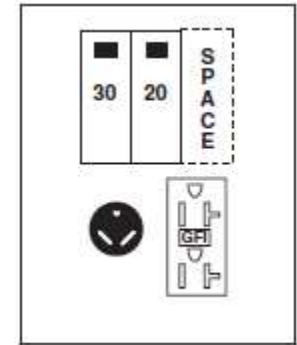

**Top View**

**Front View Interior**

**Front View Inside Covers**

**Front View External**

**Side View**

**Cover Figure A**

**Configuration**

**Wire Range Size**

Connector	Copper		Aluminum	
	Solid	Stranded	Solid	Stranded
Line	14-8	14-2	12-8	12-2
Load	14-10	14-10	----	----
Neutral	14-4	14-4	14-4	14-4
Post Line Connectors Suitable For Loop Feed	#6-350 KCMIL		#6-350 KCMIL	
Equip. Ground Post	14-2/0	14-2/0	14-2/0	14-2/0