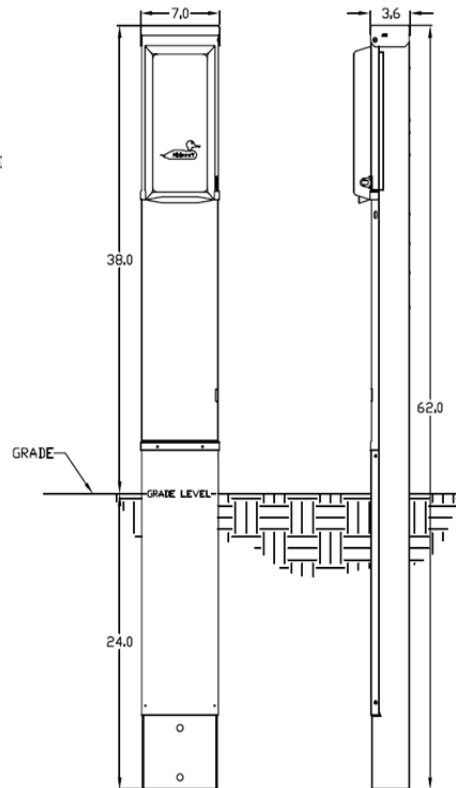

**Top View**

**Front View Interior**

**Front View Inside Covers**

**Front View External**

**Side View**

**Cover Figure A**

**Configuration**

**Wire Range Size**

Connector	Copper		Aluminum	
	Solid	Stranded	Solid	Stranded
Line	14-8	14-2	12-8	12-2
Load	14-10	14-10	----	----
Neutral	14-4	14-4	14-4	14-4
Post Line Connectors Suitable For Loop Feed	#6-350 KCMIL		#6-350 KCMIL	
Equip. Ground Post	14-2/0	14-2/0	14-2/0	14-2/0