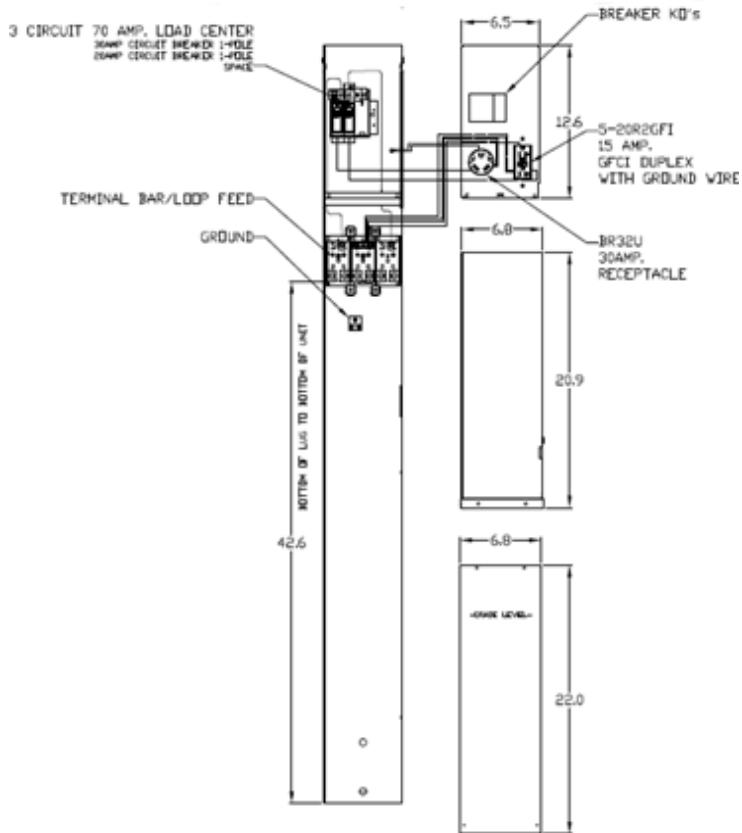

**Top View**

**Front View Interior**

**Front View Inside Covers**

**Front View External**

**Side View**

**Cover Figure A**

**Configuration**

**Wire Range Size**

Connector	Copper		Aluminum	
	Solid	Stranded	Solid	Stranded
Line	14-8	14-2	12-8	12-2
Load	14-10	14-10	----	----
Neutral	14-4	14-4	14-4	14-4
Post Line Connectors Suitable For Loop Feed	#6-350 KCMIL		#6-350 KCMIL	
Equip. Ground Post	14-2/0	14-2/0	14-2/0	14-2/0

**Receptacles**

R32U
5-20R2GFCI

**Circuit Protection**

THQL1130
THQL1120, SPACE
THQL1120

**NOTES:** EARTH BURIAL POST

MIDWEST METALLIC EARTH BURIAL PEDESTAL  
70A UNMETERED 120/240V 1PH3W UL LISTED

CAT NO	DWG DATE	REV #
U041CP6010	02/11/2016	01