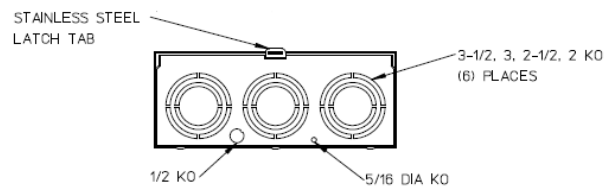

Left Side View

Front View Interior

Front View Interior

Notes

- 1) FINISH: NATURAL
- 2) CABINET: .080 ALUMINUM
- 3) 320 AMP CONTINUOUS, 600 VAC, 1 PHASE, 3 WIRE, 320 AMP BYPASS
- 4) FOR AN EXPOSED INNER-TITE OR BROOKS STANDARD LENGTH BARREL LOCK IN CONJUNCTION WITH BROOKS LOCK GUARD # 865 OR # 86505 WITH A PERMANENTLY WELDED BRACKET
- 5) GE LABEL ATTACHED TO THE END OF THE CARTON
- 6) TEMPORARY CARDBOARD METER OPENING COVER PROVIDED
- 7) GE LOGO STAMPED ON LOWER LEFT HAND CORNER OF THE FRONT

Bottom View

imagination at work

METER SKT-(1) 320A 600V 1P3W ALUM N3R 4-TRM TRIPLEX GRD LEVER BYP AEP BARREL LK LARGE HUB OPNG TOP/BOT FEED

CAT NO	DWG DATE	REV #
UAFTH4336TSHGE	04/25/2016	02