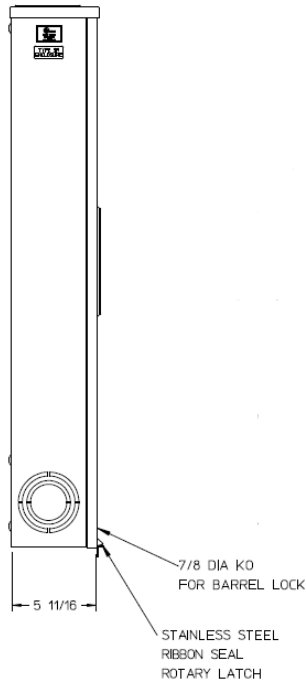

Left Side View

Front View Interior

Front View Interior

Notes

- 1) FINISH: NATURAL
- 2) CABINET: .080 ALUMINUM
- 3) 320 AMP CONTINUOUS, 600 VAC, 1 PHASE, 3 WIRE, 320 AMP BYPASS
- 4) FOR AN EXPOSED INNER-TITE OR BROOKS STANDARD LENGTH BARREL LOCK IN CONJUNCTION WITH BROOKS LOCK GUARD # 865 OR # 86505 WITH A PERMANENTLY WELDED BRACKET
- 5) GE LABEL ATTACHED TO THE END OF THE CARTON
- 6) TEMPORARY CARDBOARD METER OPENING COVER PROVIDED
- 7) GE LOGO STAMPED ON LOWER LEFT HAND CORNER OF THE FRONT

Bottom View

imagination at work

METER SKT-(1) 320A 600V 1P3W ALUM N3R 4-TRM TRIPLEX GRD LEVER BYP AEP BARREL LK LARGE HUB OPNG TOP/BOT FEED

CAT NO	DWG DATE	REV #
UAFTH4336TSHGE	04/25/2016	02