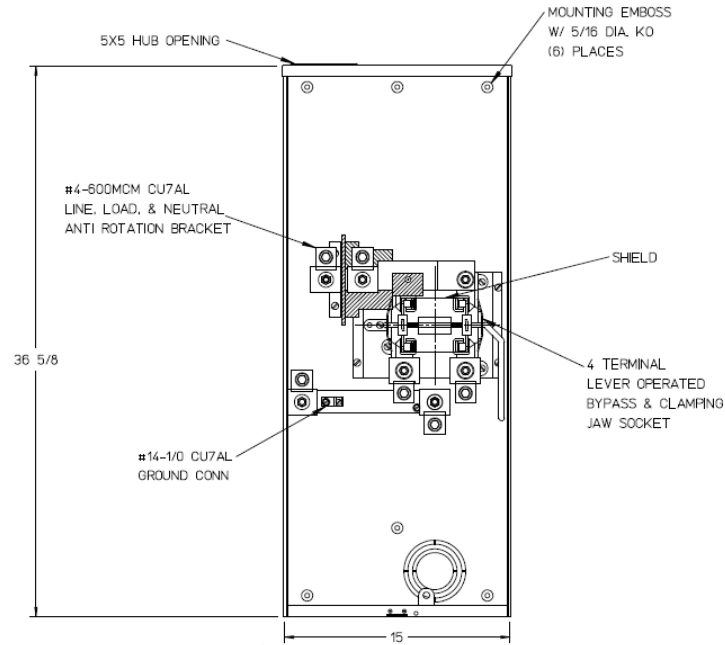

Left Side View

Front View Interior

Front View Interior

Notes

- 1) FINISH: NATURAL
- 2) CABINET: .080 ALUMINUM
- 3) 320 AMP CONTINUOUS, 600 VAC, 1 PHASE, 3 WIRE, 320 AMP BYPASS
- 4) FOR AN EXPOSED INNER-TITE OR BROOKS STANDARD LENGTH BARREL LOCK IN CONJUNCTION WITH BROOKS LOCK GUARD # 865 OR # 86505 WITH A PERMANENTLY WELDED BRACKET
- 5) GE LABEL ATTACHED TO THE END OF THE CARTON
- 6) TEMPORARY CARDBOARD METER OPENING COVER PROVIDED
- 7) GE LOGO STAMPED ON LOWER LEFT HAND CORNER OF THE FRONT

Bottom View

imagination at work

METER SKT-(1) 320A 600V 1P3W ALUM N3R 4-TRM TRIPLEX GRD LEVER BYP AEP BARREL LK LARGE HUB OPNG TOP/BOT FEED

CAT NO	DWG DATE	REV #
UAFTH4336TSHGE	04/25/2016	02