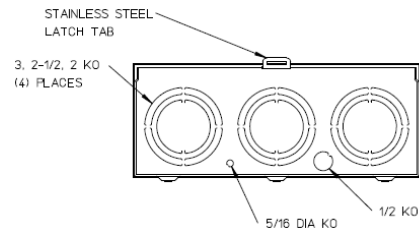

Left Side View

Front View Interior

Notes

- 1) FINISH: GRAY
- 2) CABINET: .080 ALUMINUM
- 3) 200 AMP CONTINUOUS, 600 VAC, 3 PHASE, 4 WIRE, 200 AMP BYPASS
- 4) FOR AN EXPOSED INNER-TITE OR BROOKS STANDARD LENGTH BARREL LOCK IN CONJUNCTION WITH BROOKS LOCK GUARD # 865 OR # 86505 WITH A PERMANENTLY WELDED BRACKET
- 5) GE LABEL ATTACHED TO THE END OF THE CARTON
- 6) TEMPORARY CARDBOARD METER OPENING COVER PROVIDED
- 7) GE LOGO STAMPED ON LOWER LEFT HAND CORNER OF THE FRONT

Bottom View

imagination at work

METER SKT-(1) 200A 600V 3P4W ALUM N3R 3PH 7-TERM LEVER
BYP AEP BARREL LK LARGE HUB OPENING TOP/BOT FEED

CAT NO	DWG DATE	REV #
UAFTH7213TSHGE	04/25/2016	02