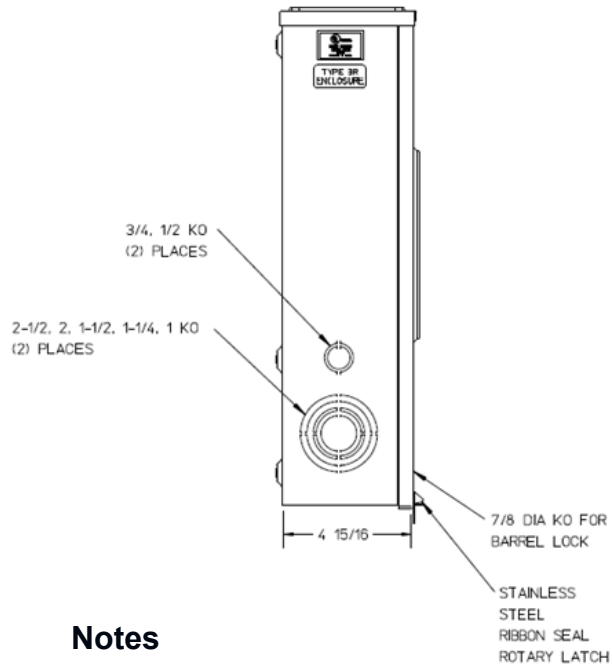

Left Side View

Front View Interior

Notes

- 1) FINISH: GRAY
- 2) CABINET: .080 ALUMINUM
- 3) 200 AMP CONTINUOUS, 600 VAC, 3 PHASE, 4 WIRE, 200 AMP BYPASS
- 4) FOR AN EXPOSED INNER-TITE OR BROOKS STANDARD LENGTH BARREL LOCK IN CONJUNCTION WITH BROOKS LOCK GUARD # 865 OR # 86505 WITH A PERMANENTLY WELDED BRACKET
- 5) GE LABEL ATTACHED TO THE END OF THE CARTON
- 6) TEMPORARY CARDBOARD METER OPENING COVER PROVIDED
- 7) GE LOGO STAMPED ON LOWER LEFT HAND CORNER OF THE FRONT

Bottom View

imagination at work

METER SKT-(1) 200A 600V 3P4W ALUM N3R 3PH 7-TERM LEVER
BYP AEP BARREL LK LARGE HUB OPENING TOP/BOT FEED

CAT NO	DWG DATE	REV #
UAFTH7213TSHGE	04/25/2016	02