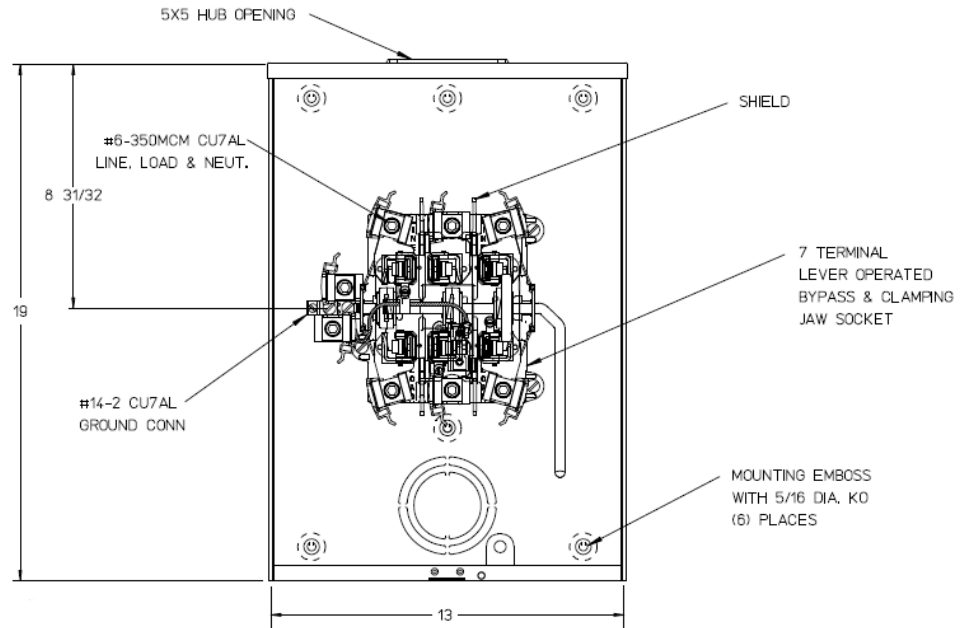

Left Side View

Front View Interior

Notes

- 1) FINISH: GRAY
- 2) CABINET: .080 ALUMINUM
- 3) 200 AMP CONTINUOUS, 600 VAC, 3 PHASE, 4 WIRE, 200 AMP BYPASS
- 4) FOR AN EXPOSED INNER-TITE OR BROOKS STANDARD LENGTH BARREL LOCK IN CONJUNCTION WITH BROOKS LOCK GUARD # 865 OR # 86505 WITH A PERMANENTLY WELDED BRACKET
- 5) GE LABEL ATTACHED TO THE END OF THE CARTON
- 6) TEMPORARY CARDBOARD METER OPENING COVER PROVIDED
- 7) GE LOGO STAMPED ON LOWER LEFT HAND CORNER OF THE FRONT

Bottom View

imagination at work

METER SKT-(1) 200A 600V 3P4W ALUM N3R 3PH 7-TERM LEVER
BYP AEP BARREL LK LARGE HUB OPENING TOP/BOT FEED

CAT NO	DWG DATE	REV #
UAFTH7213TSHGE	04/25/2016	02