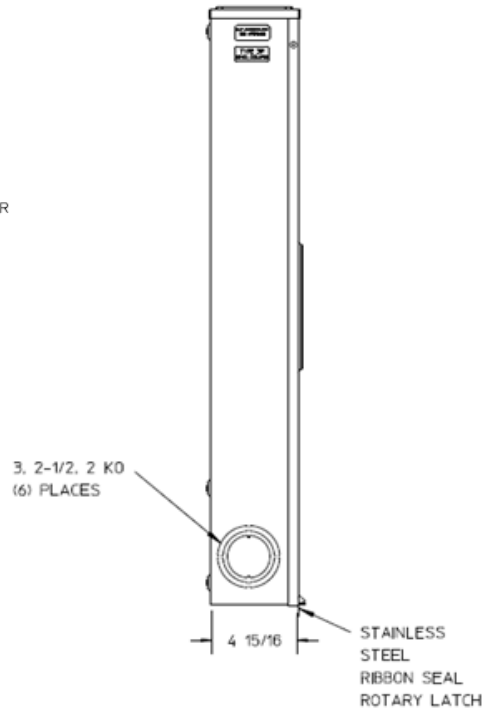

### Left Side View

### Neutral Stud Detail

### Front View Interior

### Notes

- 1) FINISH: NATURAL
- 2) CABINET: .080 ALUMINUM
- 3) 320 AMP CONTINUOUS, 600 VAC, 1 PHASE, 3 WIRE, 320 AMP BYPASS
- 4) GE LABEL ATTACHED TO THE END OF THE CARTON
- 5) TEMPORARY CARDBOARD METER OPENING COVER PROVIDED
- 6) GE LOGO STAMPED ON LOWER LEFT HAND CORNER OF THE FRONT