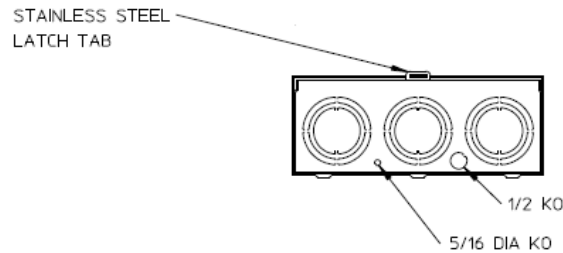

Bottom View

imagination at work

METER SKT-(1) 320A 600V 1P3W ALUM N3R 4-TRM LARGE HUB
OPN TOP/BOT FEED LEVER BYP TPLX GRD MEG APPROVED

CAT NO	DWG DATE	REV #
UATH4300TFLGE	06/13/2016	01