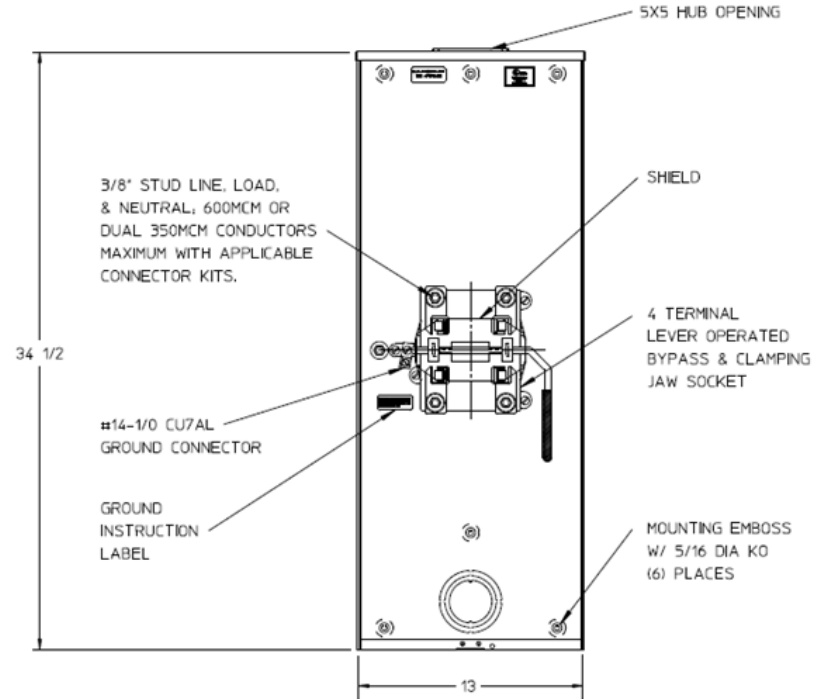

### Left Side View

### Neutral Stud Detail

### Front View Interior

### Notes

- 1) FINISH: NATURAL
- 2) CABINET: .080 ALUMINUM
- 3) 320 AMP CONTINUOUS, 600 VAC, 1 PHASE, 3 WIRE, 320 AMP BYPASS
- 4) GE LABEL ATTACHED TO THE END OF THE CARTON
- 5) TEMPORARY CARDBOARD METER OPENING COVER PROVIDED
- 6) GE LOGO STAMPED ON LOWER LEFT HAND CORNER OF THE FRONT