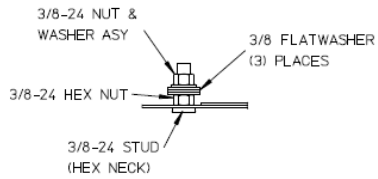

### Left Side View

### Neutral Stud Detail

### Notes

- 1) FINISH: NATURAL
- 2) CABINET: .080 ALUMINUM
- 3) 320 AMP CONTINUOUS, 600 VAC, 1 PHASE, 3 WIRE, 320 AMP BYPASS
- 4) GE LABEL ATTACHED TO THE END OF THE CARTON
- 5) TEMPORARY CARDBOARD METER OPENING COVER PROVIDED
- 6) GE LOGO STAMPED ON LOWER LEFT HAND CORNER OF THE FRONT