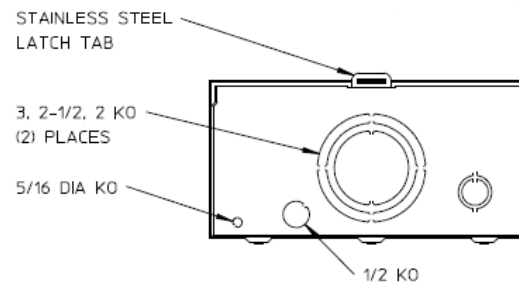

Bottom View

imagination at work

METER SKT-(1) 200A 600V 3P4W ALUM N3R 7-TERM LARGE HUB OPNG TOP/BOT FEED LEVER BYP TPLX GRD MEG APPROVED

CAT NO	DWG DATE	REV #
UATH7203TFLGE	06/13/2016	01