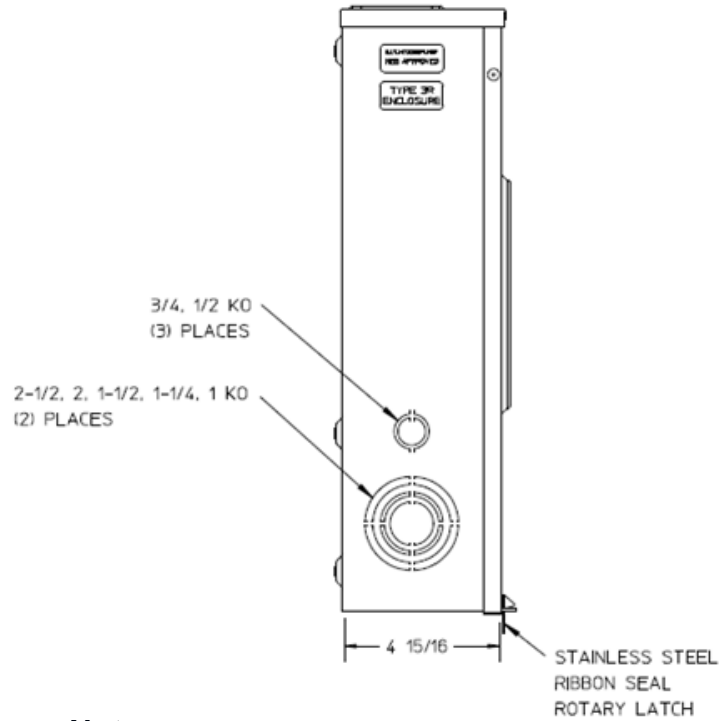

### Left Side View

### Front View Interior

### Notes

- 1) FINISH: NATURAL
- 2) CABINET: .080 ALUMINUM
- 3) 200 AMP CONTINUOUS, 600 VAC, 3 PHASE 4 WIRE, 200A BYPASS
- 4) GE LABEL ATTACHED TO THE END OF THE CARTON
- 5) TEMPORARY CARDBOARD METER OPENING COVER PROVIDED
- 6) GE LOGO STAMPED ON LOWER LEFT HAND CORNER OF THE FRONT

### Bottom View

imagination at work

METER SKT-(1) 200A 600V 3P4W ALUM N3R 7-TERM LARGE HUB OPNG TOP/BOT FEED LEVER BYP TPLX GRD MEG APPROVED

CAT NO	DWG DATE	REV #
UATH7203TFLGE	06/13/2016	01