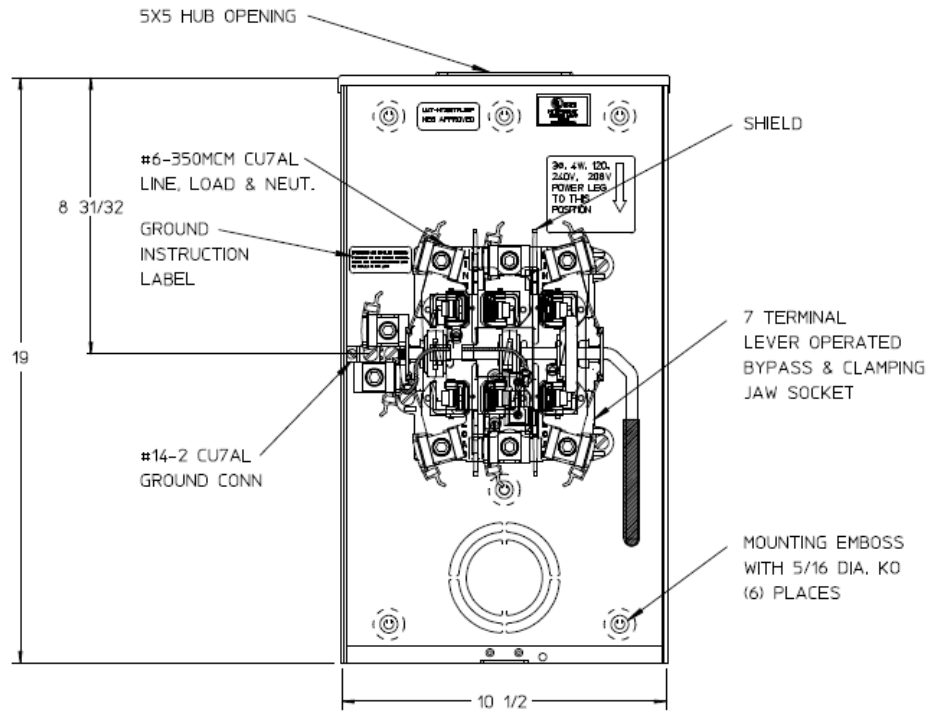

### Left Side View

### Front View Interior

### Notes

- 1) FINISH: NATURAL
- 2) CABINET: .080 ALUMINUM
- 3) 200 AMP CONTINUOUS, 600 VAC, 3 PHASE 4 WIRE, 200A BYPASS
- 4) GE LABEL ATTACHED TO THE END OF THE CARTON
- 5) TEMPORARY CARDBOARD METER OPENING COVER PROVIDED
- 6) GE LOGO STAMPED ON LOWER LEFT HAND CORNER OF THE FRONT

### Bottom View

imagination at work

METER SKT-(1) 200A 600V 3P4W ALUM N3R 7-TERM LARGE HUB OPNG TOP/BOT FEED LEVER BYP TPLX GRD MEG APPROVED

CAT NO	DWG DATE	REV #
UATH7203TFLGE	06/13/2016	01